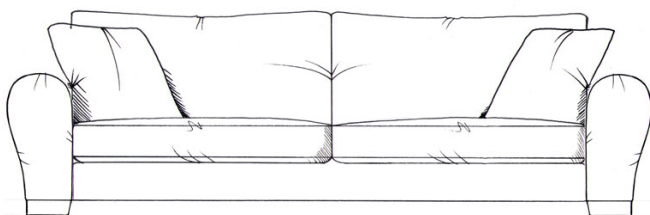

tamarisk

Aston

Foam seat with fibre wrap. Fibre back. Feather scatters. Solid wood feet stained dark oak, optional light oak or ebony. Bolt-on arms for ease of delivery.

Love seat
width 157cm
height 68cm
depth 101cm

Medium sofa
width 208cm
height 68cm
depth 101cm

Large sofa
width 233cm
height 68cm
depth 101cm

Grand sofa
width 259cm
height 68cm
depth 101cm