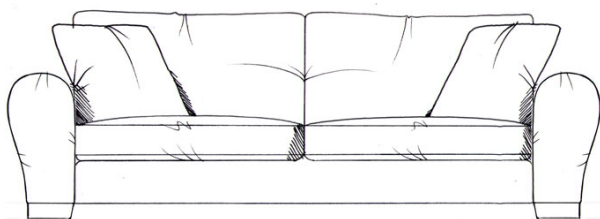

tamarisk

Aston

Foam seat with fibre wrap. Fibre back. Feather scatters. Solid wood feet stained dark oak, optional light oak or ebony. Bolt-on arms for ease of delivery.

Love seat
width 157cm
height 68cm
depth 101cm

Medium sofa
width 208cm
height 68cm
depth 101cm

Large sofa
width 233cm
height 68cm
depth 101cm

Grand sofa
width 259cm
height 68cm
depth 101cm