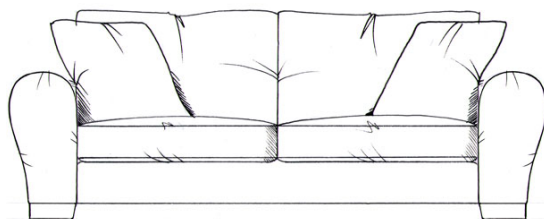

tamarisk

Aston

Foam seat with fibre wrap. Fibre back. Feather scatters. Solid wood feet stained dark oak, optional light oak or ebony. Bolt-on arms for ease of delivery.

Love seat
width 157cm
height 68cm
depth 101cm

Medium sofa
width 208cm
height 68cm
depth 101cm

Large sofa
width 233cm
height 68cm
depth 101cm

Grand sofa
width 259cm
height 68cm
depth 101cm