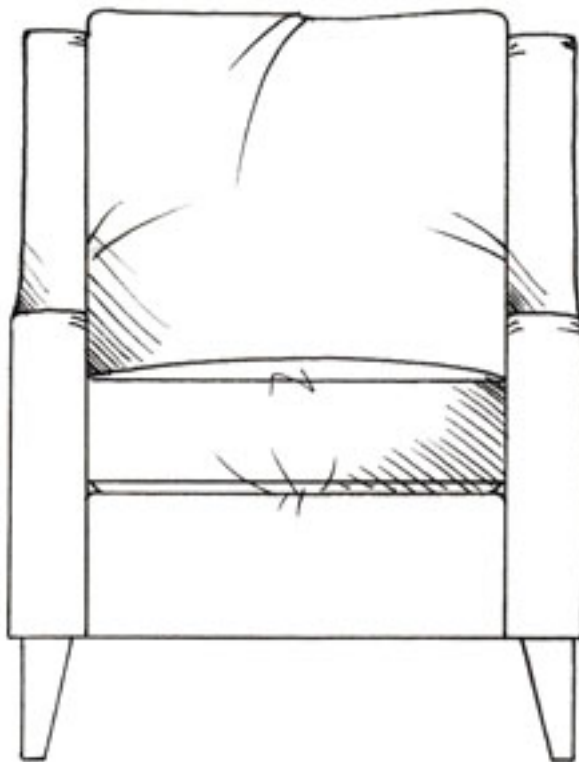

tamarisk

Bampton

Fibre back, fibre seat with foam core.

Solid wood feet available in dark oak, light oak, ebony, walnut, smoked grey, wenge or graphite.

Chair	
width	73cm
height	95cm
depth	82cm