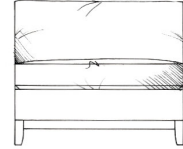

tamarisk

Bloxham corner group

Foam seat with fibre wrap. Fibre back. Steel serpentine springs. Solid wood plinth available in dark oak, light oak, ebony, walnut, smoked grey, wenge or graphite.

ALL UNITS - HEIGHT 85CM
- DEPTH 103CM

Lounger
W: 95cm, H: 85cm, D: 175cm

Footstools - height: 35cm

	width	depth
Medium	90cm	60cm
Large	122cm	75cm
Maxi	125cm	105cm

Single corner unit W: 103cm

170cm corner unit

60cm armless unit

180cm corner unit

98cm armless unit

190cm corner unit

118cm armless unit

200cm corner unit

139cm armless unit

229cm corner unit

159cm armless unit

250cm corner unit

179cm armless unit

270cm corner unit

207cm armless unit

tamarisk

Bloxham corner group continued

Foam seat with fibre wrap. Fibre back. Steel serpentine springs. Solid wood feet available in dark oak, light oak, ebony, walnut, smoked grey, wenge or graphite.