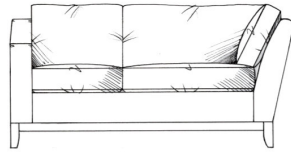

tamarisk

Bloxham corner group

Foam seat with fibre wrap. Fibre back. Steel serpentine springs. Solid wood plinth available in dark oak, light oak, ebony, walnut, smoked grey, wenge or graphite.

ALL UNITS - HEIGHT 85CM
- DEPTH 103CM

Lounger
W: 95cm, H: 85cm, D: 175cm

Footstools - height: 35cm

	width	depth
Medium	90cm	60cm
Large	122cm	75cm
Maxi	125cm	105cm

Single corner unit W: 103cm

170cm corner unit

60cm armless unit

180cm corner unit

98cm armless unit

190cm corner unit

118cm armless unit

200cm corner unit

139cm armless unit

229cm corner unit

159cm armless unit

250cm corner unit

179cm armless unit

270cm corner unit

207cm armless unit

tamarisk

Bloxham corner group continued

Foam seat with fibre wrap. Fibre back. Steel serpentine springs. Solid wood feet available in dark oak, light oak, ebony, walnut, smoked grey, wenge or graphite.