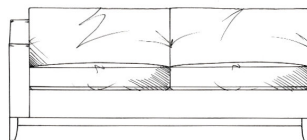

Lounger
W: 95cm, H: 85cm, D: 175cm

Footstools - height: 35cm

	width	depth
Medium	90cm	60cm
Large	122cm	75cm
Maxi	125cm	105cm

Single corner unit W: 103cm

170cm corner unit

60cm armless unit

180cm corner unit

179cm armless unit

270cm corner unit

207cm armless unit

tamarisk

Bloxham corner group continued

Foam seat with fibre wrap. Fibre back. Steel serpentine springs. Solid wood feet available in dark oak, light oak, ebony, walnut, smoked grey, wenge or graphite.

ALL UNITS - HEIGHT 85CM
- DEPTH 103CM

1 arm 72cm unit

1 arm 110cm unit

1 arm 128cm unit

1 arm 150cm unit

1 arm 171cm unit

1 arm 192cm unit

1 arm 220cm unit