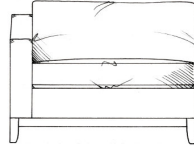

179cm armless unit

270cm corner unit

207cm armless unit

tamarisk

Bloxham corner group continued

Foam seat with fibre wrap. Fibre back. Steel serpentine springs. Solid wood feet available in dark oak, light oak, ebony, walnut, smoked grey, wenge or graphite.

ALL UNITS - HEIGHT 85CM
- DEPTH 103CM

1 arm 72cm unit

1 arm 110cm unit

1 arm 128cm unit

1 arm 150cm unit

1 arm 171cm unit

1 arm 192cm unit

1 arm 220cm unit