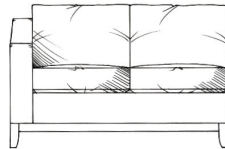

179cm armless unit

270cm corner unit

207cm armless unit

tamarisk

Bloxham corner group continued

Foam seat with fibre wrap. Fibre back. Steel serpentine springs. Solid wood feet available in dark oak, light oak, ebony, walnut, smoked grey, wenge or graphite.

ALL UNITS - HEIGHT 85CM
- DEPTH 103CM

1 arm 72cm unit

1 arm 110cm unit

1 arm 128cm unit

1 arm 150cm unit

1 arm 171cm unit

1 arm 192cm unit

1 arm 220cm unit