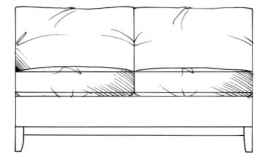

Lounger
W: 95cm, H: 85cm, D: 175cm

Footstools - height: 35cm

	width	depth
Medium	90cm	60cm
Large	122cm	75cm
Maxi	125cm	105cm

Single corner unit W: 103cm

170cm corner unit

60cm armless unit

180cm corner unit

98cm armless unit

190cm corner unit

118cm armless unit

200cm corner unit

139cm armless unit

229cm corner unit

159cm armless unit

250cm corner unit

179cm armless unit

270cm corner unit

207cm armless unit

tamarisk

Bloxham corner group continued

Foam seat with fibre wrap. Fibre back. Steel serpentine springs. Solid wood feet available in dark oak, light oak, ebony, walnut, smoked grey, wenge or graphite.