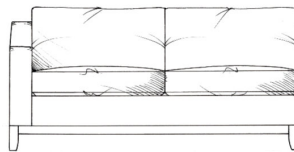

Lounger
W: 95cm, H: 85cm, D: 175cm

Footstools - height: 35cm

	width	depth
Medium	90cm	60cm
Large	122cm	75cm
Maxi	125cm	105cm

Single corner unit W: 103cm

170cm corner unit

60cm armless unit

180cm corner unit

179cm armless unit

270cm corner unit

207cm armless unit

tamarisk

Bloxham corner group continued

Foam seat with fibre wrap. Fibre back. Steel serpentine springs. Solid wood feet available in dark oak, light oak, ebony, walnut, smoked grey, wenge or graphite.

ALL UNITS - HEIGHT 85CM
- DEPTH 103CM

1 arm 72cm unit

1 arm 110cm unit

1 arm 128cm unit

1 arm 150cm unit

1 arm 171cm unit

1 arm 192cm unit

1 arm 220cm unit