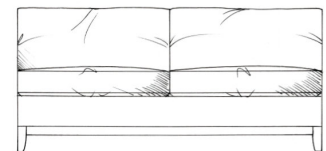

tamarisk

Bloxham corner group

Foam seat with fibre wrap. Fibre back. Steel serpentine springs. Solid wood plinth available in dark oak, light oak, ebony, walnut, smoked grey, wenge or graphite.

ALL UNITS - HEIGHT 85CM
- DEPTH 103CM

Lounger
W: 95cm, H: 85cm, D: 175cm

Footstools - height: 35cm

	width	depth
Medium	90cm	60cm
Large	122cm	75cm
Maxi	125cm	105cm

Single corner unit W: 103cm

170cm corner unit

60cm armless unit

180cm corner unit

98cm armless unit

190cm corner unit

118cm armless unit

200cm corner unit

139cm armless unit

229cm corner unit

159cm armless unit

250cm corner unit

179cm armless unit

270cm corner unit

207cm armless unit

tamarisk

Bloxham corner group continued

Foam seat with fibre wrap. Fibre back. Steel serpentine springs. Solid wood feet available in dark oak, light oak, ebony, walnut, smoked grey, wenge or graphite.