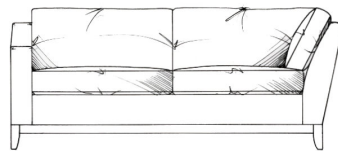

tamarisk

Bloxham corner group

Foam seat with fibre wrap. Fibre back. Steel serpentine springs. Solid wood plinth available in dark oak, light oak, ebony, walnut, smoked grey, wenge or graphite.

ALL UNITS - HEIGHT 85CM
- DEPTH 103CM

Lounger
W: 95cm, H: 85cm, D: 175cm

Footstools - height: 35cm

	width	depth
Medium	90cm	60cm
Large	122cm	75cm
Maxi	125cm	105cm

Single corner unit W: 103cm

170cm corner unit

60cm armless unit

180cm corner unit

98cm armless unit

190cm corner unit

118cm armless unit

200cm corner unit

139cm armless unit

229cm corner unit

159cm armless unit

250cm corner unit

179cm armless unit

270cm corner unit

207cm armless unit

tamarisk

Bloxham corner group continued

Foam seat with fibre wrap. Fibre back. Steel serpentine springs. Solid wood feet available in dark oak, light oak, ebony, walnut, smoked grey, wenge or graphite.