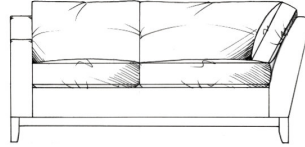

tamarisk

Bloxham corner group

Foam seat with fibre wrap. Fibre back. Steel serpentine springs. Solid wood plinth available in dark oak, light oak, ebony, walnut, smoked grey, wenge or graphite.

ALL UNITS - HEIGHT 85CM
- DEPTH 103CM

Lounger
W: 95cm, H: 85cm, D: 175cm

Footstools - height: 35cm

	width	depth
Medium	90cm	60cm
Large	122cm	75cm
Maxi	125cm	105cm

Single corner unit W: 103cm

170cm corner unit

60cm armless unit

180cm corner unit

98cm armless unit

190cm corner unit

118cm armless unit

200cm corner unit

139cm armless unit

229cm corner unit

159cm armless unit

250cm corner unit

179cm armless unit

270cm corner unit

207cm armless unit

tamarisk

Bloxham corner group continued

Foam seat with fibre wrap. Fibre back. Steel serpentine springs. Solid wood feet available in dark oak, light oak, ebony, walnut, smoked grey, wenge or graphite.