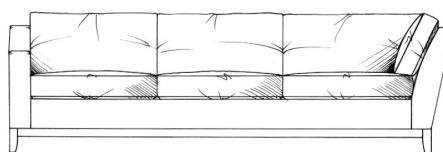

Lounger
W: 95cm, H: 85cm, D: 175cm

Footstools - height: 35cm

	width	depth
Medium	90cm	60cm
Large	122cm	75cm
Maxi	125cm	105cm

Single corner unit W: 103cm

170cm corner unit

60cm armless unit

180cm corner unit

98cm armless unit

190cm corner unit

118cm armless unit

200cm corner unit

139cm armless unit

229cm corner unit

159cm armless unit

250cm corner unit

179cm armless unit

270cm corner unit

207cm armless unit

tamarisk

Bloxham corner group continued

Foam seat with fibre wrap. Fibre back. Steel serpentine springs. Solid wood feet available in dark oak, light oak, ebony, walnut, smoked grey, wenge or graphite.