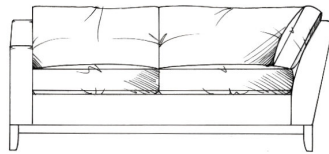

tamarisk

Bloxham corner group

Foam seat with fibre wrap. Fibre back. Steel serpentine springs. Solid wood plinth available in dark oak, light oak, ebony, walnut, smoked grey, wenge or graphite.

ALL UNITS - HEIGHT 85CM
- DEPTH 103CM

Lounger
W: 95cm, H: 85cm, D: 175cm

Footstools - height: 35cm

	width	depth
Medium	90cm	60cm
Large	122cm	75cm
Maxi	125cm	105cm

Single corner unit W: 103cm

170cm corner unit

60cm armless unit

180cm corner unit

98cm armless unit

190cm corner unit

118cm armless unit

200cm corner unit

139cm armless unit

229cm corner unit

159cm armless unit

250cm corner unit

179cm armless unit

270cm corner unit

207cm armless unit

tamarisk

Bloxham corner group continued

Foam seat with fibre wrap. Fibre back. Steel serpentine springs. Solid wood feet available in dark oak, light oak, ebony, walnut, smoked grey, wenge or graphite.