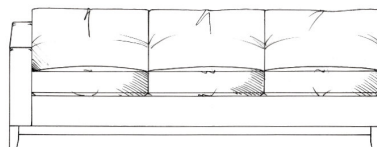

Lounger
W: 95cm, H: 85cm, D: 175cm

Footstools - height: 35cm

	width	depth
Medium	90cm	60cm
Large	122cm	75cm
Maxi	125cm	105cm

Single corner unit W: 103cm

170cm corner unit

60cm armless unit

180cm corner unit

179cm armless unit

270cm corner unit

207cm armless unit

tamarisk

Bloxham corner group continued

Foam seat with fibre wrap. Fibre back. Steel serpentine springs. Solid wood feet available in dark oak, light oak, ebony, walnut, smoked grey, wenge or graphite.

ALL UNITS - HEIGHT 85CM
- DEPTH 103CM

1 arm 72cm unit

1 arm 110cm unit

1 arm 128cm unit

1 arm 150cm unit

1 arm 171cm unit

1 arm 192cm unit

1 arm 220cm unit