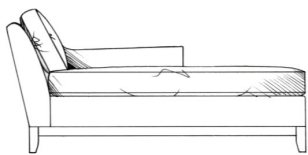

tamarisk

Bloxham corner group

Foam seat with fibre wrap. Fibre back. Steel serpentine springs. Solid wood plinth available in dark oak, light oak, ebony, walnut, smoked grey, wenge or graphite.

ALL UNITS - HEIGHT 85CM
- DEPTH 103CM

Lounger
W: 95cm, H: 85cm, D: 175cm

Footstools - height: 35cm

	width	depth
Medium	90cm	60cm
Large	122cm	75cm
Maxi	125cm	105cm

Single corner unit W: 103cm

170cm corner unit

60cm armless unit

180cm corner unit

98cm armless unit

190cm corner unit

118cm armless unit

200cm corner unit

139cm armless unit

229cm corner unit

159cm armless unit

250cm corner unit

179cm armless unit

270cm corner unit

207cm armless unit

tamarisk

Bloxham corner group continued

Foam seat with fibre wrap. Fibre back. Steel serpentine springs. Solid wood feet available in dark oak, light oak, ebony, walnut, smoked grey, wenge or graphite.