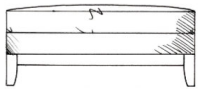

tamarisk

Bloxham corner group

Foam seat with fibre wrap. Fibre back. Steel serpentine springs. Solid wood plinth available in dark oak, light oak, ebony, walnut, smoked grey, wenge or graphite.

ALL UNITS - HEIGHT 85CM
- DEPTH 103CM

Lounger
W: 95cm, H: 85cm, D: 175cm

Footstools - height: 35cm

	width	depth
Medium	90cm	60cm
Large	122cm	75cm
Maxi	125cm	105cm

Single corner unit W: 103cm

170cm corner unit

60cm armless unit

180cm corner unit

98cm armless unit

190cm corner unit

118cm armless unit

200cm corner unit

139cm armless unit

229cm corner unit

159cm armless unit

250cm corner unit

179cm armless unit

270cm corner unit

207cm armless unit

tamarisk

Bloxham corner group continued

Foam seat with fibre wrap. Fibre back. Steel serpentine springs. Solid wood feet available in dark oak, light oak, ebony, walnut, smoked grey, wenge or graphite.