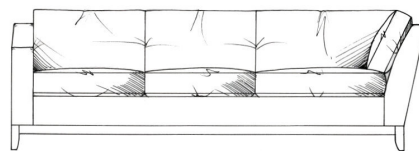

Lounger
W: 95cm, H: 85cm, D: 175cm

Footstools - height: 35cm

	width	depth
Medium	90cm	60cm
Large	122cm	75cm
Maxi	125cm	105cm

Single corner unit W: 103cm

170cm corner unit

60cm armless unit

180cm corner unit

98cm armless unit

190cm corner unit

118cm armless unit

200cm corner unit

139cm armless unit

229cm corner unit

159cm armless unit

250cm corner unit

179cm armless unit

270cm corner unit

207cm armless unit

tamarisk

Bloxham corner group continued

Foam seat with fibre wrap. Fibre back. Steel serpentine springs. Solid wood feet available in dark oak, light oak, ebony, walnut, smoked grey, wenge or graphite.