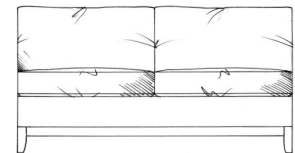

Lounger
W: 95cm, H: 85cm, D: 175cm

Footstools - height: 35cm

	width	depth
Medium	90cm	60cm
Large	122cm	75cm
Maxi	125cm	105cm

Single corner unit W: 103cm

170cm corner unit

60cm armless unit

180cm corner unit

98cm armless unit

190cm corner unit

118cm armless unit

200cm corner unit

139cm armless unit

229cm corner unit

159cm armless unit

250cm corner unit

179cm armless unit

270cm corner unit

207cm armless unit

tamarisk

Bloxham corner group continued

Foam seat with fibre wrap. Fibre back. Steel serpentine springs. Solid wood feet available in dark oak, light oak, ebony, walnut, smoked grey, wenge or graphite.