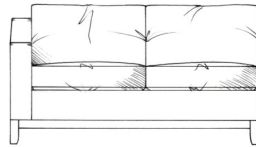

179cm armless unit

270cm corner unit

207cm armless unit

tamarisk

Bloxham corner group continued

Foam seat with fibre wrap. Fibre back. Steel serpentine springs. Solid wood feet available in dark oak, light oak, ebony, walnut, smoked grey, wenge or graphite.

ALL UNITS - HEIGHT 85CM
- DEPTH 103CM

1 arm 72cm unit

1 arm 110cm unit

1 arm 128cm unit

1 arm 150cm unit

1 arm 171cm unit

1 arm 192cm unit

1 arm 220cm unit