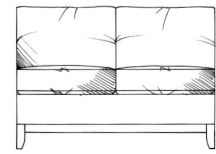

tamarisk

Bloxham corner group

Foam seat with fibre wrap. Fibre back. Steel serpentine springs. Solid wood plinth available in dark oak, light oak, ebony, walnut, smoked grey, wenge or graphite.

ALL UNITS - HEIGHT 85CM
- DEPTH 103CM

Lounger
W: 95cm, H: 85cm, D: 175cm

Footstools - height: 35cm

	width	depth
Medium	90cm	60cm
Large	122cm	75cm
Maxi	125cm	105cm

Single corner unit W: 103cm

170cm corner unit

60cm armless unit

180cm corner unit

98cm armless unit

190cm corner unit

118cm armless unit

200cm corner unit

139cm armless unit

229cm corner unit

159cm armless unit

250cm corner unit

179cm armless unit

270cm corner unit

207cm armless unit

tamarisk

Bloxham corner group continued

Foam seat with fibre wrap. Fibre back. Steel serpentine springs. Solid wood feet available in dark oak, light oak, ebony, walnut, smoked grey, wenge or graphite.