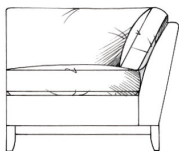

tamarisk

Bloxham corner group

Foam seat with fibre wrap. Fibre back. Steel serpentine springs. Solid wood plinth available in dark oak, light oak, ebony, walnut, smoked grey, wenge or graphite.

ALL UNITS - HEIGHT 85CM
- DEPTH 103CM

Lounger
W: 95cm, H: 85cm, D: 175cm

Footstools - height: 35cm

	width	depth
Medium	90cm	60cm
Large	122cm	75cm
Maxi	125cm	105cm

Single corner unit W: 103cm

170cm corner unit

60cm armless unit

180cm corner unit

98cm armless unit

190cm corner unit

118cm armless unit

200cm corner unit

139cm armless unit

229cm corner unit

159cm armless unit

250cm corner unit

179cm armless unit

270cm corner unit

207cm armless unit

tamarisk

Bloxham corner group continued

Foam seat with fibre wrap. Fibre back. Steel serpentine springs. Solid wood feet available in dark oak, light oak, ebony, walnut, smoked grey, wenge or graphite.