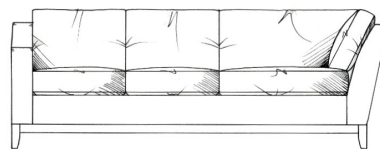

Lounger
W: 95cm, H: 85cm, D: 175cm

Footstools - height: 35cm

	width	depth
Medium	90cm	60cm
Large	122cm	75cm
Maxi	125cm	105cm

Single corner unit W: 103cm

170cm corner unit

60cm armless unit

180cm corner unit

98cm armless unit

190cm corner unit

118cm armless unit

200cm corner unit

139cm armless unit

229cm corner unit

159cm armless unit

250cm corner unit

179cm armless unit

270cm corner unit

207cm armless unit

tamarisk

Bloxham corner group continued

Foam seat with fibre wrap. Fibre back. Steel serpentine springs. Solid wood feet available in dark oak, light oak, ebony, walnut, smoked grey, wenge or graphite.