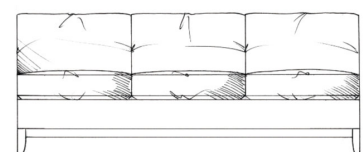

Lounger
W: 95cm, H: 85cm, D: 175cm

Footstools - height: 35cm

	width	depth
Medium	90cm	60cm
Large	122cm	75cm
Maxi	125cm	105cm

Single corner unit W: 103cm

170cm corner unit

60cm armless unit

180cm corner unit

98cm armless unit

190cm corner unit

118cm armless unit

200cm corner unit

139cm armless unit

229cm corner unit

159cm armless unit

250cm corner unit

179cm armless unit

270cm corner unit

207cm armless unit

tamarisk

Bloxham corner group continued

Foam seat with fibre wrap. Fibre back. Steel serpentine springs. Solid wood feet available in dark oak, light oak, ebony, walnut, smoked grey, wenge or graphite.