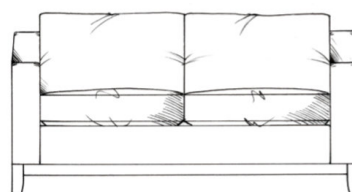

tamarisk

Bloxham

Foam seat with fibre wrap. Fibre back. Steel serpentine springs. Solid wood feet available in dark oak, light oak, ebony, walnut, smoked grey, wenge or graphite.

Love seat
width 120cm, height 85cm, depth 103cm

Small sofa
width 160cm, height 85cm, depth 103cm

Chair (including lumbar cushion)
width 84cm, height 85cm, depth 103cm

Medium sofa
width 181cm, height 85cm, depth 103cm

Footstool

	width	height	depth
Medium	90cm	35cm	60cm
Large	122cm	35cm	75cm
Maxi	125cm	35cm	105cm

Large sofa
width 201cm, height 85cm, depth 103cm

Grand sofa (3 seat places)
width 229cm, height 85cm, depth 103cm