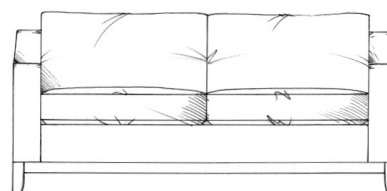

tamarisk

Bloxham

Foam seat with fibre wrap. Fibre back. Steel serpentine springs. Solid wood feet available in dark oak, light oak, ebony, walnut, smoked grey, wenge or graphite.

Love seat
width 120cm, height 85cm, depth 103cm

Small sofa
width 160cm, height 85cm, depth 103cm

Chair (including lumbar cushion)
width 84cm, height 85cm, depth 103cm

Medium sofa
width 181cm, height 85cm, depth 103cm

Footstool

	width	height	depth
Medium	90cm	35cm	60cm
Large	122cm	35cm	75cm
Maxi	125cm	35cm	105cm

Large sofa
width 201cm, height 85cm, depth 103cm

Grand sofa (3 seat places)
width 229cm, height 85cm, depth 103cm