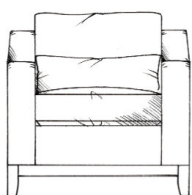

tamarisk

Bloxham

Foam seat with fibre wrap. Fibre back. Steel serpentine springs. Solid wood feet available in dark oak, light oak, ebony, walnut, smoked grey, wenge or graphite.

Love seat
width 120cm, height 85cm, depth 103cm

Small sofa
width 160cm, height 85cm, depth 103cm

Chair (including lumbar cushion)
width 84cm, height 85cm, depth 103cm

Medium sofa
width 181cm, height 85cm, depth 103cm

Footstool

	width	height	depth
Medium	90cm	35cm	60cm
Large	122cm	35cm	75cm
Maxi	125cm	35cm	105cm

Large sofa
width 201cm, height 85cm, depth 103cm

Grand sofa (3 seat places)
width 229cm, height 85cm, depth 103cm