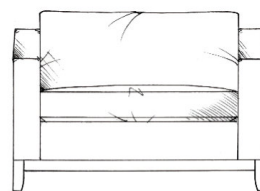

tamarisk

Bloxham

Foam seat with fibre wrap. Fibre back. Steel serpentine springs. Solid wood feet available in dark oak, light oak, ebony, walnut, smoked grey, wenge or graphite.

Love seat
width 120cm, height 85cm, depth 103cm

Small sofa
width 160cm, height 85cm, depth 103cm

Chair (including lumbar cushion)
width 84cm, height 85cm, depth 103cm

Medium sofa
width 181cm, height 85cm, depth 103cm

Footstool

	width	height	depth
Medium	90cm	35cm	60cm
Large	122cm	35cm	75cm
Maxi	125cm	35cm	105cm

Large sofa
width 201cm, height 85cm, depth 103cm

Grand sofa (3 seat places)
width 229cm, height 85cm, depth 103cm