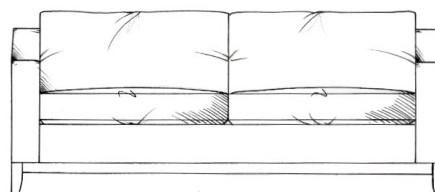

tamarisk

Bloxham

Foam seat with fibre wrap. Fibre back. Steel serpentine springs. Solid wood feet available in dark oak, light oak, ebony, walnut, smoked grey, wenge or graphite.

Love seat
width 120cm, height 85cm, depth 103cm

Small sofa
width 160cm, height 85cm, depth 103cm

Chair (including lumbar cushion)
width 84cm, height 85cm, depth 103cm

Medium sofa
width 181cm, height 85cm, depth 103cm

Footstool

	width	height	depth
Medium	90cm	35cm	60cm
Large	122cm	35cm	75cm
Maxi	125cm	35cm	105cm

Large sofa
width 201cm, height 85cm, depth 103cm

Grand sofa (3 seat places)
width 229cm, height 85cm, depth 103cm