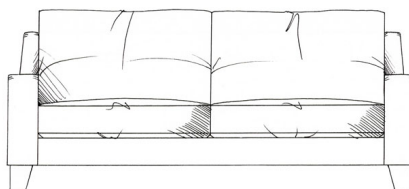

tamarisk

Burford

Fibre seat with foam core. Fibre back cushions. Solid wood feet available in dark oak, light oak, ebony, walnut, smoked grey, wenge or graphite.

Chair
width 77cm
height 79cm
depth 100cm

Love seat
width 132cm
height 79cm
depth 100cm

Small sofa
width 162cm
height 79cm
depth 100cm

Medium sofa
width 182cm
height 79cm
depth 100cm

Large sofa
width 202cm
height 79cm
depth 100cm

Grand sofa
width 222cm
height 79cm
depth 100cm