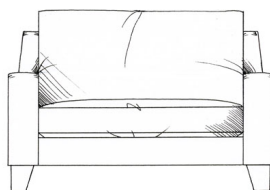

tamarisk

Burford

Fibre seat with foam core. Fibre back cushions. Solid wood feet available in dark oak, light oak, ebony, walnut, smoked grey, wenge or graphite.

Chair
width 77cm
height 79cm
depth 100cm

Love seat
width 132cm
height 79cm
depth 100cm

Small sofa
width 162cm
height 79cm
depth 100cm

Medium sofa
width 182cm
height 79cm
depth 100cm

Large sofa
width 202cm
height 79cm
depth 100cm

Grand sofa
width 222cm
height 79cm
depth 100cm