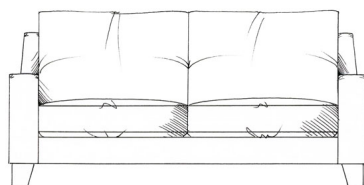

tamarisk

Burford

Fibre seat with foam core. Fibre back cushions. Solid wood feet available in dark oak, light oak, ebony, walnut, smoked grey, wenge or graphite.

Chair
width 77cm
height 79cm
depth 100cm

Love seat
width 132cm
height 79cm
depth 100cm

Small sofa
width 162cm
height 79cm
depth 100cm

Medium sofa
width 182cm
height 79cm
depth 100cm

Large sofa
width 202cm
height 79cm
depth 100cm

Grand sofa
width 222cm
height 79cm
depth 100cm