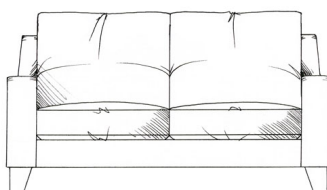

tamarisk

Burford

Fibre seat with foam core. Fibre back cushions. Solid wood feet available in dark oak, light oak, ebony, walnut, smoked grey, wenge or graphite.

Chair
width 77cm
height 79cm
depth 100cm

Love seat
width 132cm
height 79cm
depth 100cm

Small sofa
width 162cm
height 79cm
depth 100cm

Medium sofa
width 182cm
height 79cm
depth 100cm

Large sofa
width 202cm
height 79cm
depth 100cm

Grand sofa
width 222cm
height 79cm
depth 100cm