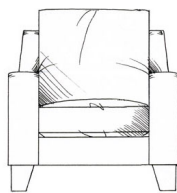

tamarisk

Burford

Fibre seat with foam core. Fibre back cushions. Solid wood feet available in dark oak, light oak, ebony, walnut, smoked grey, wenge or graphite.

Chair
width 77cm
height 79cm
depth 100cm

Love seat
width 132cm
height 79cm
depth 100cm

Small sofa
width 162cm
height 79cm
depth 100cm

Medium sofa
width 182cm
height 79cm
depth 100cm

Large sofa
width 202cm
height 79cm
depth 100cm

Grand sofa
width 222cm
height 79cm
depth 100cm