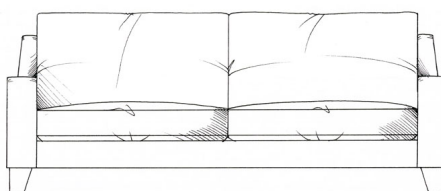

tamarisk

Burford

Fibre seat with foam core. Fibre back cushions. Solid wood feet available in dark oak, light oak, ebony, walnut, smoked grey, wenge or graphite.

Chair
width 77cm
height 79cm
depth 100cm

Love seat
width 132cm
height 79cm
depth 100cm

Small sofa
width 162cm
height 79cm
depth 100cm

Medium sofa
width 182cm
height 79cm
depth 100cm

Large sofa
width 202cm
height 79cm
depth 100cm

Grand sofa
width 222cm
height 79cm
depth 100cm