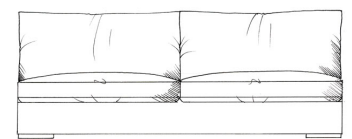

ALL UNITS - HEIGHT 68CM
- DEPTH 105CM

Grand corner unit with arm
W: 235cm

Medium armless unit
W: 155cm

Grand corner unit no arm
W: 208cm

Medium unit 1 arm
W: 182cm

Single corner unit W: 105cm

Super grand corner unit with arm
W: 286cm

Large armless unit
W: 180cm

Medium corner unit with arm
W: 210cm

Super grand corner unit no arm
W: 259cm

Large unit 1 arm
W: 208cm

Med corner unit no arm
W: 183cm

Small armless unit W: 90cm

Grand armless unit
W: 205cm