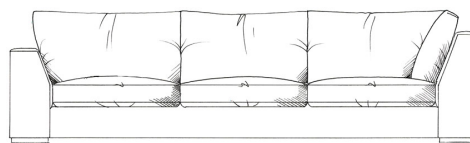

tamarisk

Chilson corner group

Foam seat with fibre wrap. Feather back cushions (fibre optional). Solid wood feet stained dark oak, optional finish light oak or ebony. All units with arm can be ordered left or right hand facing. Bolt-on arms for ease of delivery (NOT lounger).

ALL UNITS - HEIGHT 68CM
- DEPTH 105CM

Grand corner unit with arm
W: 235cm

Medium armless unit
W: 155cm

Grand corner unit no arm
W: 208cm

Medium unit 1 arm
W: 182cm

Single corner unit W: 105cm

Super grand corner unit with arm
W: 286cm

Large armless unit
W: 180cm

Medium corner unit with arm
W: 210cm

Super grand corner unit no arm
W: 259cm

Large unit 1 arm
W: 208cm

Med corner unit no arm
W: 183cm

Small armless unit W: 90cm

Grand armless unit
W: 205cm

Large corner unit with arm
W: 222cm

Small unit 1 arm W: 115cm

Grand unit 1 arm
W: 233cm

Large corner unit no arm
W: 195cm

Footstools D: 75cm, H: 45cm
Medium stool W: 75cm
Large stool W: 88cm
Grand stool W: 103cm