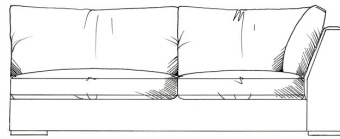

tamarisk

Chilson corner group

Foam seat with fibre wrap. Feather back cushions (fibre optional). Solid wood feet stained dark oak, optional finish light oak or ebony. All units with arm can be ordered left or right hand facing. Bolt-on arms for ease of delivery (NOT lounger).

ALL UNITS - HEIGHT 68CM
- DEPTH 105CM

Grand corner unit with arm
W: 235cm

Medium armless unit
W: 155cm

Grand corner unit no arm
W: 208cm

Medium unit 1 arm
W: 182cm

Single corner unit W: 105cm

Super grand corner unit with arm
W: 286cm

Large armless unit
W: 180cm

Medium corner unit with arm
W: 210cm

Super grand corner unit no arm
W: 259cm

Large unit 1 arm
W: 208cm

Med corner unit no arm
W: 183cm

Small armless unit W: 90cm

Grand armless unit
W: 205cm