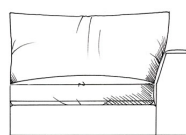

Small unit 1 arm W: 115cm