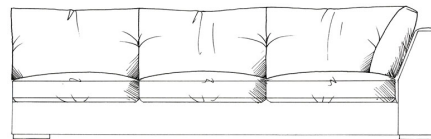

tamarisk

Chilson corner group

Foam seat with fibre wrap. Feather back cushions (fibre optional). Solid wood feet stained dark oak, optional finish light oak or ebony. All units with arm can be ordered left or right hand facing. Bolt-on arms for ease of delivery (NOT lounger).

ALL UNITS - HEIGHT 68CM
- DEPTH 105CM

Grand corner unit with arm
W: 235cm

Medium armless unit
W: 155cm

Grand corner unit no arm
W: 208cm

Medium unit 1 arm
W: 182cm

Single corner unit W: 105cm

Super grand corner unit with arm
W: 286cm

Large armless unit
W: 180cm

Medium corner unit with arm
W: 210cm

Super grand corner unit no arm
W: 259cm

Large unit 1 arm
W: 208cm

Med corner unit no arm
W: 183cm

Small armless unit W: 90cm

Grand armless unit
W: 205cm