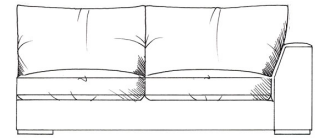

tamarisk

Chilson corner group

Foam seat with fibre wrap. Feather back cushions (fibre optional). Solid wood feet stained dark oak, optional finish light oak or ebony. All units with arm can be ordered left or right hand facing. Bolt-on arms for ease of delivery (NOT lounger).

ALL UNITS - HEIGHT 68CM
- DEPTH 105CM

Grand corner unit with arm
W: 235cm

Medium armless unit
W: 155cm

Grand corner unit no arm
W: 208cm

Medium unit 1 arm
W: 182cm

Single corner unit W: 105cm

Super grand corner unit with arm
W: 286cm

Large armless unit
W: 180cm

Medium corner unit with arm
W: 210cm

Super grand corner unit no arm
W: 259cm

Large unit 1 arm
W: 208cm

Med corner unit no arm
W: 183cm

Small armless unit W: 90cm

Grand armless unit
W: 205cm