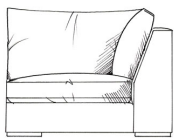

tamarisk

Chilson corner group

Foam seat with fibre wrap. Feather back cushions (fibre optional). Solid wood feet stained dark oak, optional finish light oak or ebony. All units with arm can be ordered left or right hand facing. Bolt-on arms for ease of delivery (NOT lounger).

ALL UNITS - HEIGHT 68CM
- DEPTH 105CM

Grand corner unit with arm
W: 235cm

Medium armless unit
W: 155cm

Grand corner unit no arm
W: 208cm

Medium unit 1 arm
W: 182cm

Single corner unit W: 105cm

Super grand corner unit with arm
W: 286cm

Large armless unit
W: 180cm

Medium corner unit with arm
W: 210cm

Super grand corner unit no arm
W: 259cm

Large unit 1 arm
W: 208cm

Med corner unit no arm
W: 183cm

Small armless unit W: 90cm

Grand armless unit
W: 205cm