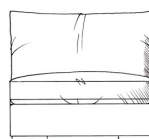

ALL UNITS - HEIGHT 68CM
- DEPTH 105CM

Grand corner unit with arm
W: 235cm

Medium armless unit
W: 155cm

Grand corner unit no arm
W: 208cm

Medium unit 1 arm
W: 182cm

Single corner unit W: 105cm

Super grand corner unit with arm
W: 286cm

Large armless unit
W: 180cm

Medium corner unit with arm
W: 210cm

Super grand corner unit no arm
W: 259cm

Large unit 1 arm
W: 208cm

Med corner unit no arm
W: 183cm

Small armless unit W: 90cm

Grand armless unit
W: 205cm