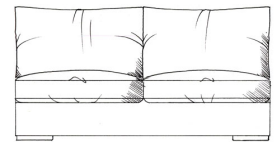

tamarisk

Chilson corner group

Foam seat with fibre wrap. Feather back cushions (fibre optional). Solid wood feet stained dark oak, optional finish light oak or ebony. All units with arm can be ordered left or right hand facing. Bolt-on arms for ease of delivery (NOT lounger).

ALL UNITS - HEIGHT 68CM
- DEPTH 105CM

Grand corner unit with arm
W: 235cm

Medium armless unit
W: 155cm

Grand corner unit no arm
W: 208cm

Medium unit 1 arm
W: 182cm

Single corner unit W: 105cm

Super grand corner unit with arm
W: 286cm

Large armless unit
W: 180cm

Medium corner unit with arm
W: 210cm

Super grand corner unit no arm
W: 259cm

Large unit 1 arm
W: 208cm

Med corner unit no arm
W: 183cm

Small armless unit W: 90cm

Grand armless unit
W: 205cm