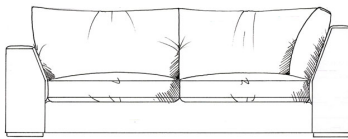

tamarisk

Chilson corner group

Foam seat with fibre wrap. Feather back cushions (fibre optional). Solid wood feet stained dark oak, optional finish light oak or ebony. All units with arm can be ordered left or right hand facing. Bolt-on arms for ease of delivery (NOT lounger).

ALL UNITS - HEIGHT 68CM
- DEPTH 105CM

Grand corner unit with arm
W: 235cm

Medium armless unit
W: 155cm

Grand corner unit no arm
W: 208cm

Medium unit 1 arm
W: 182cm

Single corner unit W: 105cm

Super grand corner unit with arm
W: 286cm

Large armless unit
W: 180cm

Medium corner unit with arm
W: 210cm

Super grand corner unit no arm
W: 259cm

Large unit 1 arm
W: 208cm

Med corner unit no arm
W: 183cm

Small armless unit W: 90cm

Grand armless unit
W: 205cm

Large corner unit with arm
W: 222cm

Small unit 1 arm W: 115cm

Grand unit 1 arm
W: 233cm

Large corner unit no arm
W: 195cm

Footstools D: 75cm, H: 45cm
Medium stool W: 75cm
Large stool W: 88cm
Grand stool W: 103cm