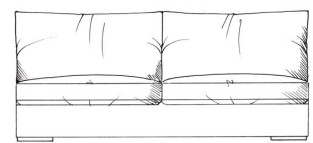

tamarisk

Chilson corner group

Foam seat with fibre wrap. Feather back cushions (fibre optional). Solid wood feet stained dark oak, optional finish light oak or ebony. All units with arm can be ordered left or right hand facing. Bolt-on arms for ease of delivery (NOT lounger).

ALL UNITS - HEIGHT 68CM
- DEPTH 105CM

Grand corner unit with arm
W: 235cm

Medium armless unit
W: 155cm

Grand corner unit no arm
W: 208cm

Medium unit 1 arm
W: 182cm

Single corner unit W: 105cm

Super grand corner unit with arm
W: 286cm

Large armless unit
W: 180cm

Medium corner unit with arm
W: 210cm

Super grand corner unit no arm
W: 259cm

Large unit 1 arm
W: 208cm

Med corner unit no arm
W: 183cm

Small armless unit W: 90cm

Grand armless unit
W: 205cm