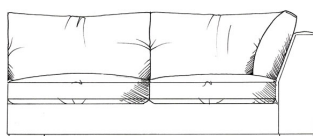

tamarisk

Chilson corner group

Foam seat with fibre wrap. Feather back cushions (fibre optional). Solid wood feet stained dark oak, optional finish light oak or ebony. All units with arm can be ordered left or right hand facing. Bolt-on arms for ease of delivery (NOT lounger).

ALL UNITS - HEIGHT 68CM
- DEPTH 105CM

Grand corner unit with arm
W: 235cm

Medium armless unit
W: 155cm

Grand corner unit no arm
W: 208cm

Medium unit 1 arm
W: 182cm

Single corner unit W: 105cm

Super grand corner unit with arm
W: 286cm

Large armless unit
W: 180cm

Medium corner unit with arm
W: 210cm

Super grand corner unit no arm
W: 259cm

Large unit 1 arm
W: 208cm

Med corner unit no arm
W: 183cm

Small armless unit W: 90cm

Grand armless unit
W: 205cm

Large corner unit with arm
W: 222cm

Small unit 1 arm W: 115cm

Grand unit 1 arm
W: 233cm

Large corner unit no arm
W: 195cm

Footstools D: 75cm, H: 45cm
Medium stool W: 75cm
Large stool W: 88cm
Grand stool W: 103cm