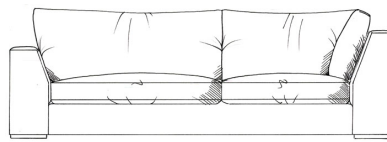

tamarisk

Chilson corner group

Foam seat with fibre wrap. Feather back cushions (fibre optional). Solid wood feet stained dark oak, optional finish light oak or ebony. All units with arm can be ordered left or right hand facing. Bolt-on arms for ease of delivery (NOT lounger).

ALL UNITS - HEIGHT 68CM
- DEPTH 105CM

Grand corner unit with arm
W: 235cm

Medium armless unit
W: 155cm

Grand corner unit no arm
W: 208cm

Medium unit 1 arm
W: 182cm

Single corner unit W: 105cm

Super grand corner unit with arm
W: 286cm

Large armless unit
W: 180cm

Medium corner unit with arm
W: 210cm

Super grand corner unit no arm
W: 259cm

Large unit 1 arm
W: 208cm

Med corner unit no arm
W: 183cm

Small armless unit W: 90cm

Grand armless unit
W: 205cm

Large corner unit with arm
W: 222cm

Small unit 1 arm W: 115cm

Grand unit 1 arm
W: 233cm

Large corner unit no arm
W: 195cm

Footstools D: 75cm, H: 45cm
Medium stool W: 75cm
Large stool W: 88cm
Grand stool W: 103cm