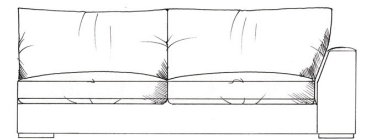

tamarisk

Chilson corner group

Foam seat with fibre wrap. Feather back cushions (fibre optional). Solid wood feet stained dark oak, optional finish light oak or ebony. All units with arm can be ordered left or right hand facing. Bolt-on arms for ease of delivery (NOT lounger).

ALL UNITS - HEIGHT 68CM
- DEPTH 105CM

Grand corner unit with arm
W: 235cm

Medium armless unit
W: 155cm

Grand corner unit no arm
W: 208cm

Medium unit 1 arm
W: 182cm

Single corner unit W: 105cm

Super grand corner unit with arm
W: 286cm

Large armless unit
W: 180cm

Medium corner unit with arm
W: 210cm

Super grand corner unit no arm
W: 259cm

Large unit 1 arm
W: 208cm

Med corner unit no arm
W: 183cm

Small armless unit W: 90cm

Grand armless unit
W: 205cm