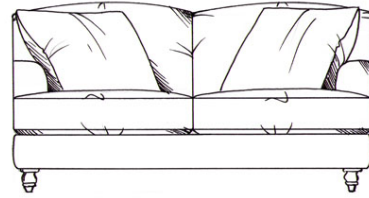

## Claudius

Fibre seat with foam core. Fixed back. Feather scatters - for number of scatters see price list. Steel serpentine springs. Solid wood feet stained dark oak; optional finish light oak or ebony. Optional tapered leg.

Small sofa  
width 160cm, height 78cm, depth 110cm

Gents chair  
width 92cm, height 78cm, depth 110cm

Medium sofa  
width 187cm, height 78cm, depth 110cm

Ladies chair (inc lumbar cushion)  
width 90cm, height 85cm, depth 107cm

Large sofa  
width 210cm, height 78cm, depth 110cm

Love seat  
width 130cm, height 78cm, depth 110cm

Grand sofa  
width 225cm, height 78cm, depth 110cm

Medium footstool  
width 90cm, height 35cm, depth 60cm

Super grand sofa (3 seat places)  
width 250cm, height 78cm, depth 110cm

Large footstool  
width 122cm, height 35cm, depth 75cm

Maxi footstool  
width 125cm, height 35cm, depth 105cm