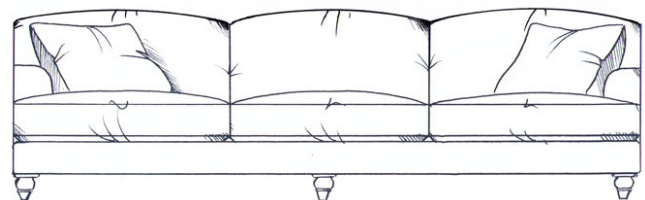

Small sofa  
width 160cm, height 78cm, depth 110cm

Gents chair  
width 92cm, height 78cm, depth 110cm

Medium sofa  
width 187cm, height 78cm, depth 110cm

Ladies chair (inc lumbar cushion)  
width 90cm, height 85cm, depth 107cm

Large sofa  
width 210cm, height 78cm, depth 110cm

Love seat  
width 130cm, height 78cm, depth 110cm

Grand sofa  
width 225cm, height 78cm, depth 110cm

Medium footstool  
width 90cm, height 35cm, depth 60cm

Super grand sofa (3 seat places)  
width 250cm, height 78cm, depth 110cm

Large footstool  
width 122cm, height 35cm, depth 75cm

Maxi footstool  
width 125cm, height 35cm, depth 105cm