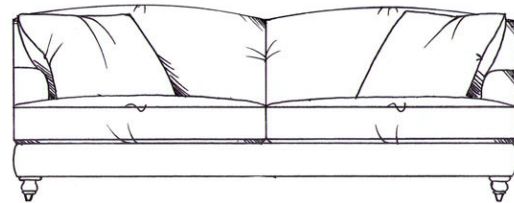

Small sofa  
width 160cm, height 78cm, depth 110cm

Gents chair  
width 92cm, height 78cm, depth 110cm

Medium sofa  
width 187cm, height 78cm, depth 110cm

Ladies chair (inc lumbar cushion)  
width 90cm, height 85cm, depth 107cm

Large sofa  
width 210cm, height 78cm, depth 110cm

Love seat  
width 130cm, height 78cm, depth 110cm

Grand sofa  
width 225cm, height 78cm, depth 110cm

Medium footstool  
width 90cm, height 35cm, depth 60cm