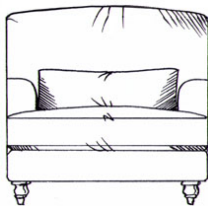

## Claudius

Fibre seat with foam core. Fixed back. Feather scatters - for number of scatters see price list. Steel serpentine springs. Solid wood feet stained dark oak; optional finish light oak or ebony. Optional tapered leg.

Small sofa  
width 160cm, height 78cm, depth 110cm

Gents chair  
width 92cm, height 78cm, depth 110cm

Medium sofa  
width 187cm, height 78cm, depth 110cm

Ladies chair (inc lumbar cushion)  
width 90cm, height 85cm, depth 107cm

Large sofa  
width 210cm, height 78cm, depth 110cm

Love seat  
width 130cm, height 78cm, depth 110cm

Grand sofa  
width 225cm, height 78cm, depth 110cm

Medium footstool  
width 90cm, height 35cm, depth 60cm

Super grand sofa (3 seat places)  
width 250cm, height 78cm, depth 110cm

Large footstool  
width 122cm, height 35cm, depth 75cm

Maxi footstool  
width 125cm, height 35cm, depth 105cm