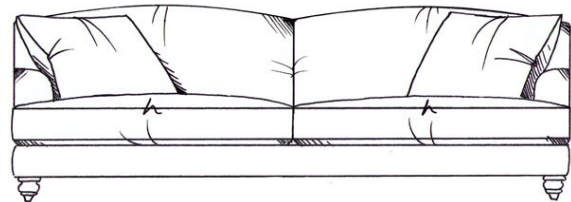

Small sofa  
width 160cm, height 78cm, depth 110cm

Gents chair  
width 92cm, height 78cm, depth 110cm

Medium sofa  
width 187cm, height 78cm, depth 110cm

Ladies chair (inc lumbar cushion)  
width 90cm, height 85cm, depth 107cm

Large sofa  
width 210cm, height 78cm, depth 110cm

Love seat  
width 130cm, height 78cm, depth 110cm

Grand sofa  
width 225cm, height 78cm, depth 110cm

Medium footstool  
width 90cm, height 35cm, depth 60cm