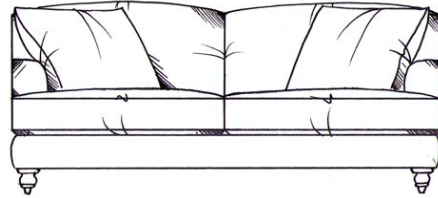

## Claudius

Fibre seat with foam core. Fixed back. Feather scatters - for number of scatters see price list. Steel serpentine springs. Solid wood feet stained dark oak; optional finish light oak or ebony. Optional tapered leg.

Small sofa  
width 160cm, height 78cm, depth 110cm

Gents chair  
width 92cm, height 78cm, depth 110cm

Medium sofa  
width 187cm, height 78cm, depth 110cm

Ladies chair (inc lumbar cushion)  
width 90cm, height 85cm, depth 107cm

Large sofa  
width 210cm, height 78cm, depth 110cm

Love seat  
width 130cm, height 78cm, depth 110cm

Grand sofa  
width 225cm, height 78cm, depth 110cm

Medium footstool  
width 90cm, height 35cm, depth 60cm

Super grand sofa (3 seat places)  
width 250cm, height 78cm, depth 110cm

Large footstool  
width 122cm, height 35cm, depth 75cm

Maxi footstool  
width 125cm, height 35cm, depth 105cm