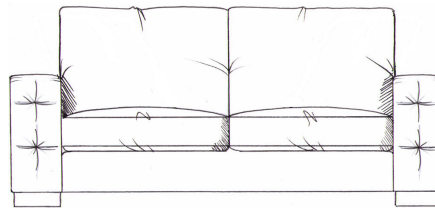

## Ebury

Foam seat with fibre wrap. Fibre back. Steel serpentine springs. Bolt-on arms for ease of delivery on all sofas. Solid wood legs stained dark oak, optional light oak or ebony.

Medium footstool  
W: 85cm, H: 36cm, D: 77cm

Large footstool  
W: 110cm, H: 36cm, D: 77cm

Chair  
width 106cm  
height 68cm  
depth 98cm

Love seat  
width 150cm  
height 68cm  
depth 100cm

Small sofa  
width 180cm  
height 68cm  
depth 100cm

Medium sofa  
width 200cm  
height 68cm  
depth 100cm

Large sofa  
width 225cm  
height 68cm  
depth 100cm

Grand sofa  
width 250cm  
height 68cm  
depth 100cm