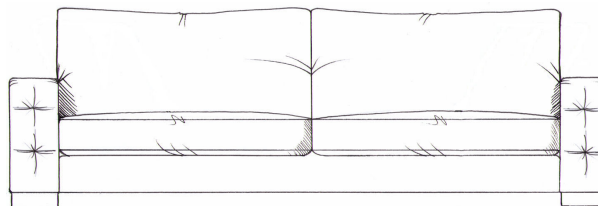

## Ebury

Foam seat with fibre wrap. Fibre back. Steel serpentine springs. Bolt-on arms for ease of delivery on all sofas. Solid wood legs stained dark oak, optional light oak or ebony.

Medium footstool  
W: 85cm, H: 36cm, D: 77cm

Large footstool  
W: 110cm, H: 36cm, D: 77cm

Chair  
width 106cm  
height 68cm  
depth 98cm

Love seat  
width 150cm  
height 68cm  
depth 100cm

Small sofa  
width 180cm  
height 68cm  
depth 100cm

Medium sofa  
width 200cm  
height 68cm  
depth 100cm

Large sofa  
width 225cm  
height 68cm  
depth 100cm

Grand sofa  
width 250cm  
height 68cm  
depth 100cm