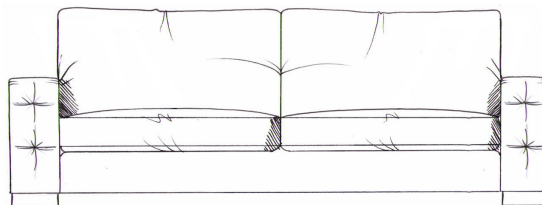

## Ebury

Foam seat with fibre wrap. Fibre back. Steel serpentine springs. Bolt-on arms for ease of delivery on all sofas. Solid wood legs stained dark oak, optional light oak or ebony.

Medium footstool  
W: 85cm, H: 36cm, D: 77cm

Large footstool  
W: 110cm, H: 36cm, D: 77cm

Chair  
width 106cm  
height 68cm  
depth 98cm

Love seat  
width 150cm  
height 68cm  
depth 100cm

Small sofa  
width 180cm  
height 68cm  
depth 100cm

Medium sofa  
width 200cm  
height 68cm  
depth 100cm

Large sofa  
width 225cm  
height 68cm  
depth 100cm

Grand sofa  
width 250cm  
height 68cm  
depth 100cm