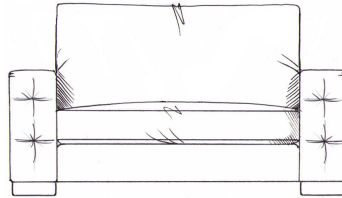

## Ebury

Foam seat with fibre wrap. Fibre back. Steel serpentine springs. Bolt-on arms for ease of delivery on all sofas. Solid wood legs stained dark oak, optional light oak or ebony.

Medium footstool  
W: 85cm, H: 36cm, D: 77cm

Large footstool  
W: 110cm, H: 36cm, D: 77cm

Chair  
width 106cm  
height 68cm  
depth 98cm

Love seat  
width 150cm  
height 68cm  
depth 100cm

Small sofa  
width 180cm  
height 68cm  
depth 100cm

Medium sofa  
width 200cm  
height 68cm  
depth 100cm

Large sofa  
width 225cm  
height 68cm  
depth 100cm

Grand sofa  
width 250cm  
height 68cm  
depth 100cm