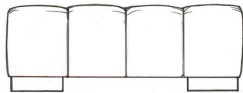

## Ebury

Foam seat with fibre wrap. Fibre back. Steel serpentine springs. Bolt-on arms for ease of delivery on all sofas. Solid wood legs stained dark oak, optional light oak or ebony.

Medium footstool  
W: 85cm, H: 36cm, D: 77cm

Large footstool  
W: 110cm, H: 36cm, D: 77cm

Chair  
width 106cm  
height 68cm  
depth 98cm

Love seat  
width 150cm  
height 68cm  
depth 100cm

Small sofa  
width 180cm  
height 68cm  
depth 100cm

Medium sofa  
width 200cm  
height 68cm  
depth 100cm

Large sofa  
width 225cm  
height 68cm  
depth 100cm

Grand sofa  
width 250cm  
height 68cm  
depth 100cm