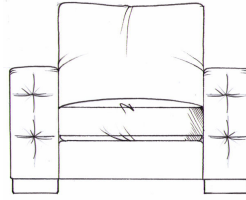

## Ebury

Foam seat with fibre wrap. Fibre back. Steel serpentine springs. Bolt-on arms for ease of delivery on all sofas. Solid wood legs stained dark oak, optional light oak or ebony.

Medium footstool  
W: 85cm, H: 36cm, D: 77cm

Large footstool  
W: 110cm, H: 36cm, D: 77cm

Chair  
width 106cm  
height 68cm  
depth 98cm

Love seat  
width 150cm  
height 68cm  
depth 100cm

Small sofa  
width 180cm  
height 68cm  
depth 100cm

Medium sofa  
width 200cm  
height 68cm  
depth 100cm

Large sofa  
width 225cm  
height 68cm  
depth 100cm

Grand sofa  
width 250cm  
height 68cm  
depth 100cm