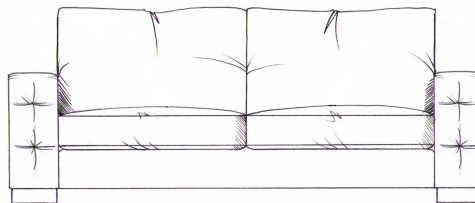

## Ebury

Foam seat with fibre wrap. Fibre back. Steel serpentine springs. Bolt-on arms for ease of delivery on all sofas. Solid wood legs stained dark oak, optional light oak or ebony.

Medium footstool  
W: 85cm, H: 36cm, D: 77cm

Large footstool  
W: 110cm, H: 36cm, D: 77cm

Chair  
width 106cm  
height 68cm  
depth 98cm

Love seat  
width 150cm  
height 68cm  
depth 100cm

Small sofa  
width 180cm  
height 68cm  
depth 100cm

Medium sofa  
width 200cm  
height 68cm  
depth 100cm

Large sofa  
width 225cm  
height 68cm  
depth 100cm

Grand sofa  
width 250cm  
height 68cm  
depth 100cm