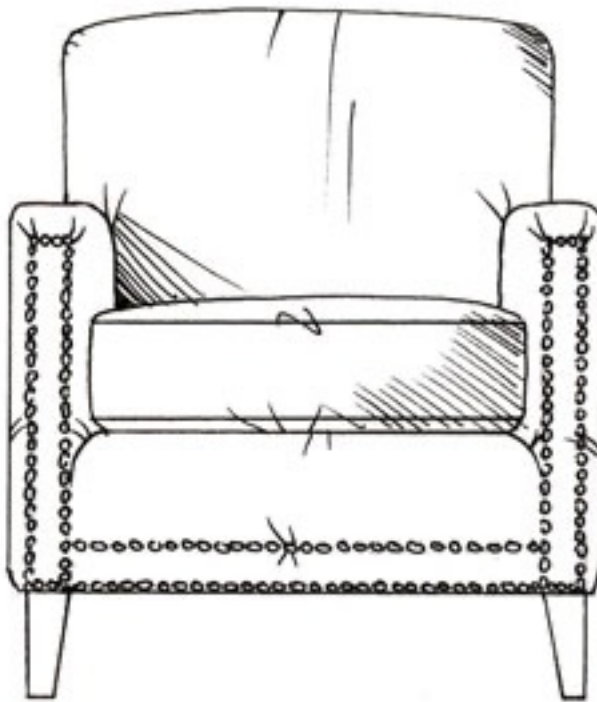

tamarisk

Finstock

Fixed back; fibre seat with foam core.

Solid wood feet available in dark oak, light oak, ebony, walnut, smoked grey, wenge or graphite.

Stud trim available in nickel, dull pewter, brass, old gold, antique black, bronze renaissance or copper renaissance.

Chair	
width	75cm
height	87cm
depth	84cm