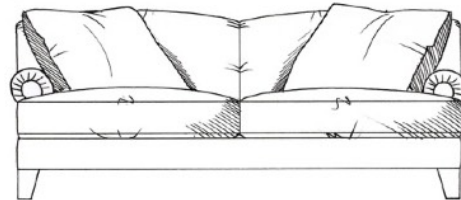

tamarisk

Fosse

Fibre seat with foam core. Fixed back. Feather scatters - for number of scatters see price list. Steel serpentine springs. Solid wood tapered feet available in dark oak, light oak, ebony, walnut, smoked grey, wenge or graphite. Optional turned foot.

Small sofa
width 172cm, height 83cm, depth 107cm

Gents chair
width 104cm, height 78cm, depth 107cm

Medium sofa
width 199cm, height 83cm, depth 107cm

Ladies chair (inc lumbar cushion)
width 102cm, height 85cm, depth 107cm

Large sofa
width 222cm, height 83cm, depth 107cm

Love seat
width 142cm, height 83cm, depth 107cm

Grand sofa
width 237cm, height 83cm, depth 107cm

Medium footstool
width 90cm, height 35cm, depth 60cm

Super grand sofa (3 seat places)
width 262cm, height 83cm, depth 107cm

Large footstool
width 122cm, height 35cm, depth 75cm

Maxi footstool
width 125cm, height 35cm, depth 105cm