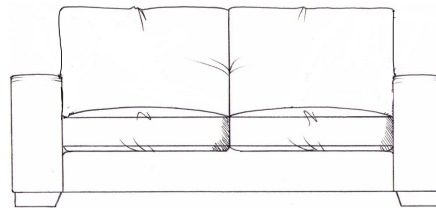

tamarisk

Gibson

Foam seat with fibre wrap. Fibre back. Steel serpentine springs. Bolt-on arms for ease of delivery (sofas only). Solid wood feet stained dark oak, optional light oak, ebony.

Chair
width 106cm
height 68cm
depth 98cm

Love seat
width 150cm
height 68cm
depth 100cm

Footstools
All stools D: 75cm, H: 45cm.
Medium stool width 75cm.
Large stool width 88cm.
Grand stool width 103cm.

Small sofa
width 180cm
height 68cm
depth 100cm

Medium sofa
width 200cm
height 68cm
depth 100cm

Large sofa
width 225cm
height 68cm
depth 100cm

Grand sofa
width 250cm
height 68cm
depth 100cm