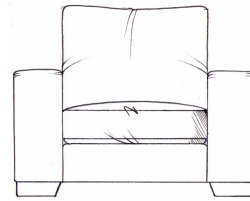

tamarisk

Gibson

Foam seat with fibre wrap. Fibre back. Steel serpentine springs. Bolt-on arms for ease of delivery (sofas only). Solid wood feet stained dark oak, optional light oak, ebony.

Chair
width 106cm
height 68cm
depth 98cm

Love seat
width 150cm
height 68cm
depth 100cm

Footstools
All stools D: 75cm, H: 45cm.
Medium stool width 75cm.
Large stool width 88cm.
Grand stool width 103cm.

Small sofa
width 180cm
height 68cm
depth 100cm

Medium sofa
width 200cm
height 68cm
depth 100cm

Large sofa
width 225cm
height 68cm
depth 100cm

Grand sofa
width 250cm
height 68cm
depth 100cm