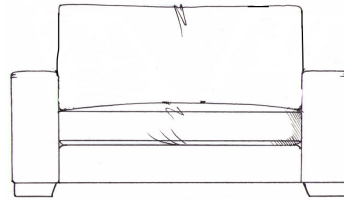

tamarisk

Gibson

Foam seat with fibre wrap. Fibre back. Steel serpentine springs. Bolt-on arms for ease of delivery (sofas only). Solid wood feet stained dark oak, optional light oak, ebony.

Chair
width 106cm
height 68cm
depth 98cm

Love seat
width 150cm
height 68cm
depth 100cm

Footstools
All stools D: 75cm, H: 45cm.
Medium stool width 75cm.
Large stool width 88cm.
Grand stool width 103cm.

Small sofa
width 180cm
height 68cm
depth 100cm

Medium sofa
width 200cm
height 68cm
depth 100cm

Large sofa
width 225cm
height 68cm
depth 100cm

Grand sofa
width 250cm
height 68cm
depth 100cm