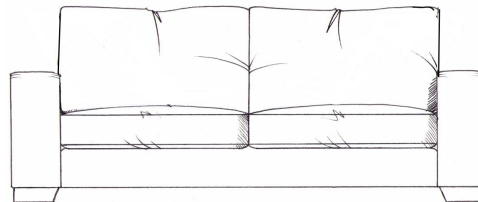

tamarisk

Gibson

Foam seat with fibre wrap. Fibre back. Steel serpentine springs. Bolt-on arms for ease of delivery (sofas only). Solid wood feet stained dark oak, optional light oak, ebony.

Chair
width 106cm
height 68cm
depth 98cm

Love seat
width 150cm
height 68cm
depth 100cm

Footstools
All stools D: 75cm, H: 45cm.
Medium stool width 75cm.
Large stool width 88cm.
Grand stool width 103cm.

Small sofa
width 180cm
height 68cm
depth 100cm

Medium sofa
width 200cm
height 68cm
depth 100cm

Large sofa
width 225cm
height 68cm
depth 100cm

Grand sofa
width 250cm
height 68cm
depth 100cm