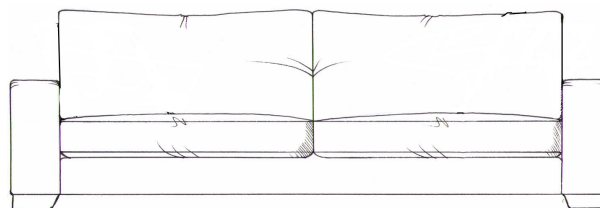

tamarisk

Gibson

Foam seat with fibre wrap. Fibre back. Steel serpentine springs. Bolt-on arms for ease of delivery (sofas only). Solid wood feet stained dark oak, optional light oak, ebony.

Chair
width 106cm
height 68cm
depth 98cm

Love seat
width 150cm
height 68cm
depth 100cm

Footstools
All stools D: 75cm, H: 45cm.
Medium stool width 75cm.
Large stool width 88cm.
Grand stool width 103cm.

Small sofa
width 180cm
height 68cm
depth 100cm

Medium sofa
width 200cm
height 68cm
depth 100cm

Large sofa
width 225cm
height 68cm
depth 100cm

Grand sofa
width 250cm
height 68cm
depth 100cm