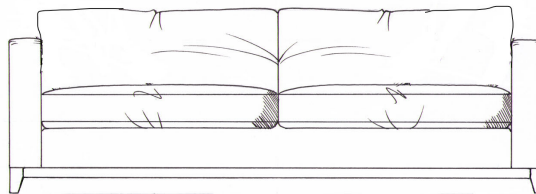

## Harris

Foam seat with fibre wrap. Fibre back. Steel serpentine springs. Solid wood plinth stained wenge, optional colour finishes: ebony, walnut, light oak, rustic oak.

Chair  
width 100cm  
height 70cm  
depth 101cm

Medium sofa  
width 181cm  
height 70cm  
depth 101cm

Large sofa  
width 211cm  
height 70cm  
depth 101cm

Grand sofa  
width 231cm  
height 70cm  
depth 101cm