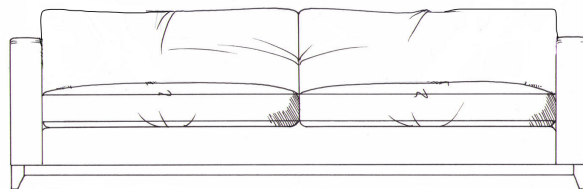

## Harris

Foam seat with fibre wrap. Fibre back. Steel serpentine springs. Solid wood plinth stained wenge, optional colour finishes: ebony, walnut, light oak, rustic oak.

Chair  
width 100cm  
height 70cm  
depth 101cm

Medium sofa  
width 181cm  
height 70cm  
depth 101cm

Large sofa  
width 211cm  
height 70cm  
depth 101cm

Grand sofa  
width 231cm  
height 70cm  
depth 101cm