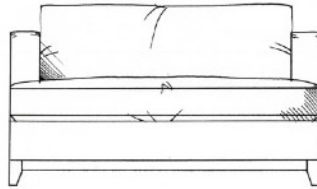

## Harton

Foam seat with fibre wrap. Fibre back. Solid wood plinth available in dark oak, light oak, ebony, walnut, smoked grey, wenge or graphite.

Chair  
width 100cm  
height 70cm  
depth 101cm

Love seat  
width 122cm  
height 70cm  
depth 101cm

Medium sofa  
width 181cm  
height 70cm  
depth 101cm

Large sofa  
width 211cm  
height 70cm  
depth 101cm

Grand sofa  
width 231cm  
height 70cm  
depth 101cm

Footstool  
width 102cm  
height 40cm  
depth 63cm