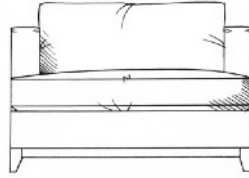

## Harton

Foam seat with fibre wrap. Fibre back. Solid wood plinth available in dark oak, light oak, ebony, walnut, smoked grey, wenge or graphite.

Chair  
width 100cm  
height 70cm  
depth 101cm

Love seat  
width 122cm  
height 70cm  
depth 101cm

Medium sofa  
width 181cm  
height 70cm  
depth 101cm

Large sofa  
width 211cm  
height 70cm  
depth 101cm

Grand sofa  
width 231cm  
height 70cm  
depth 101cm

Footstool  
width 102cm  
height 40cm  
depth 63cm