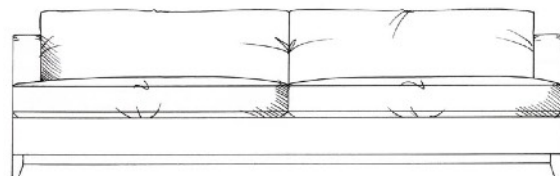

## Harton

Foam seat with fibre wrap. Fibre back. Solid wood plinth available in dark oak, light oak, ebony, walnut, smoked grey, wenge or graphite.

Chair  
width 100cm  
height 70cm  
depth 101cm

Love seat  
width 122cm  
height 70cm  
depth 101cm

Medium sofa  
width 181cm  
height 70cm  
depth 101cm

Large sofa  
width 211cm  
height 70cm  
depth 101cm

Grand sofa  
width 231cm  
height 70cm  
depth 101cm

Footstool  
width 102cm  
height 40cm  
depth 63cm