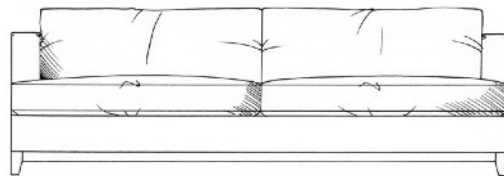

## Harton

Foam seat with fibre wrap. Fibre back. Solid wood plinth available in dark oak, light oak, ebony, walnut, smoked grey, wenge or graphite.

Chair  
width 100cm  
height 70cm  
depth 101cm

Love seat  
width 122cm  
height 70cm  
depth 101cm

Medium sofa  
width 181cm  
height 70cm  
depth 101cm

Large sofa  
width 211cm  
height 70cm  
depth 101cm

Grand sofa  
width 231cm  
height 70cm  
depth 101cm

Footstool  
width 102cm  
height 40cm  
depth 63cm