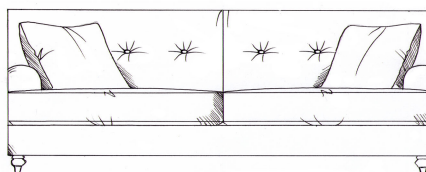

## Howard

Fibre seat with foam core. Fixed back with feather scatters. Solid wood legs stained dark oak, optional finish light oak or ebony. Optional tapered leg.

Love seat  
width 130cm  
height 86cm  
depth 102cm

Small sofa  
width 165cm  
height 86cm  
depth 102cm

Medium footstool  
W: 90cm, H: 35cm, D: 60cm

Large footstool  
W: 122cm, H: 35cm, D: 75cm

Medium sofa  
width 185cm  
height 86cm  
depth 102cm

Maxi footstool  
W: 125cm, H: 35cm, D: 105cm

Chair  
width 90cm  
height 86cm  
depth 102cm

Large sofa  
width 205cm  
height 86cm  
depth 102cm

High back chair  
width 90cm  
height 91cm  
depth 102cm

Grand sofa  
width 225cm  
height 86cm  
depth 102cm