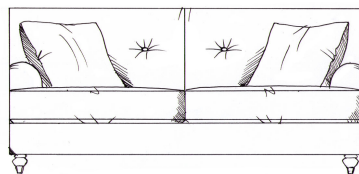

## Howard

Fibre seat with foam core. Fixed back with feather scatters. Solid wood legs stained dark oak, optional finish light oak or ebony. Optional tapered leg.

Love seat  
width 130cm  
height 86cm  
depth 102cm

Small sofa  
width 165cm  
height 86cm  
depth 102cm

Medium footstool  
W: 90cm, H: 35cm, D: 60cm

Large footstool  
W: 122cm, H: 35cm, D: 75cm

Medium sofa  
width 185cm  
height 86cm  
depth 102cm

Maxi footstool  
W: 125cm, H: 35cm, D: 105cm

Chair  
width 90cm  
height 86cm  
depth 102cm

Large sofa  
width 205cm  
height 86cm  
depth 102cm

High back chair  
width 90cm  
height 91cm  
depth 102cm

Grand sofa  
width 225cm  
height 86cm  
depth 102cm