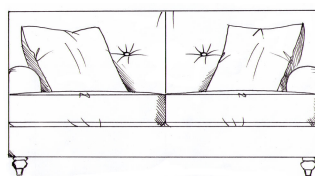

## Howard

Fibre seat with foam core. Fixed back with feather scatters. Solid wood legs stained dark oak, optional finish light oak or ebony. Optional tapered leg.

Love seat  
width 130cm  
height 86cm  
depth 102cm

Small sofa  
width 165cm  
height 86cm  
depth 102cm

Medium footstool  
W: 90cm, H: 35cm, D: 60cm

Large footstool  
W: 122cm, H: 35cm, D: 75cm

Medium sofa  
width 185cm  
height 86cm  
depth 102cm

Maxi footstool  
W: 125cm, H: 35cm, D: 105cm

Chair  
width 90cm  
height 86cm  
depth 102cm

Large sofa  
width 205cm  
height 86cm  
depth 102cm

High back chair  
width 90cm  
height 91cm  
depth 102cm

Grand sofa  
width 225cm  
height 86cm  
depth 102cm

Super grand sofa  
(3 cushions)  
width 245cm  
height 86cm  
depth 102cm