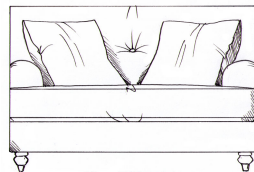

## Howard

Fibre seat with foam core. Fixed back with feather scatters. Solid wood legs stained dark oak, optional finish light oak or ebony. Optional tapered leg.

Love seat  
width 130cm  
height 86cm  
depth 102cm

Small sofa  
width 165cm  
height 86cm  
depth 102cm

Medium footstool  
W: 90cm, H: 35cm, D: 60cm

Large footstool  
W: 122cm, H: 35cm, D: 75cm

Medium sofa  
width 185cm  
height 86cm  
depth 102cm

Maxi footstool  
W: 125cm, H: 35cm, D: 105cm

Chair  
width 90cm  
height 86cm  
depth 102cm

Large sofa  
width 205cm  
height 86cm  
depth 102cm

High back chair  
width 90cm  
height 91cm  
depth 102cm

Grand sofa  
width 225cm  
height 86cm  
depth 102cm