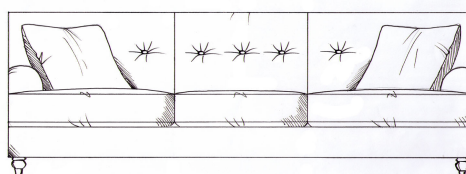

Small sofa  
width 165cm  
height 86cm  
depth 102cm

Medium footstool  
W: 90cm, H: 35cm, D: 60cm

Large footstool  
W: 122cm, H: 35cm, D: 75cm

Medium sofa  
width 185cm  
height 86cm  
depth 102cm

Maxi footstool  
W: 125cm, H: 35cm, D: 105cm

Chair  
width 90cm  
height 86cm  
depth 102cm

Large sofa  
width 205cm  
height 86cm  
depth 102cm

High back chair  
width 90cm  
height 91cm  
depth 102cm

Grand sofa  
width 225cm  
height 86cm  
depth 102cm