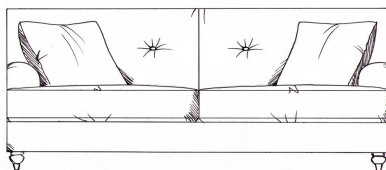

## Howard

Fibre seat with foam core. Fixed back with feather scatters. Solid wood legs stained dark oak, optional finish light oak or ebony. Optional tapered leg.

Love seat  
width 130cm  
height 86cm  
depth 102cm

Small sofa  
width 165cm  
height 86cm  
depth 102cm

Medium footstool  
W: 90cm, H: 35cm, D: 60cm

Large footstool  
W: 122cm, H: 35cm, D: 75cm

Medium sofa  
width 185cm  
height 86cm  
depth 102cm

Maxi footstool  
W: 125cm, H: 35cm, D: 105cm

Chair  
width 90cm  
height 86cm  
depth 102cm

Large sofa  
width 205cm  
height 86cm  
depth 102cm

High back chair  
width 90cm  
height 91cm  
depth 102cm

Grand sofa  
width 225cm  
height 86cm  
depth 102cm