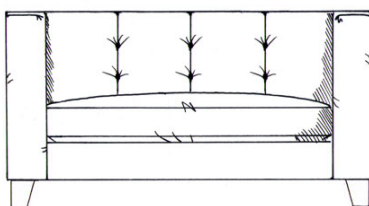

tamarisk

Kelmscott

Fibre seat with fixed back.
Feather scatters - for number of
scatters see price list. Steel
serpentine springs. Solid wood
feet stained dark oak, optional
light oak or ebony.

Chair
width 90cm
height 84cm
depth 92cm

Love seat
width 138cm
height 78cm
depth 92cm

Small sofa
width 161cm
height 78cm
depth 92cm

Medium sofa
width 184cm
height 78cm
depth 92cm

Large sofa
width 207cm
height 78cm
depth 92cm