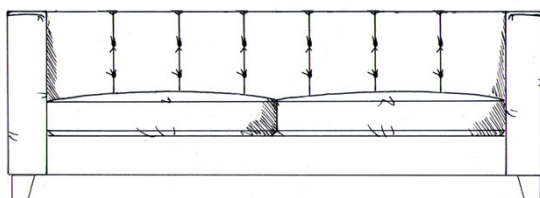

tamarisk

Kelmscott

Fibre seat with fixed back.
Feather scatters - for number of
scatters see price list. Steel
serpentine springs. Solid wood
feet stained dark oak, optional
light oak or ebony.

Chair
width 90cm
height 84cm
depth 92cm

Love seat
width 138cm
height 78cm
depth 92cm

Small sofa
width 161cm
height 78cm
depth 92cm

Medium sofa
width 184cm
height 78cm
depth 92cm

Large sofa
width 207cm
height 78cm
depth 92cm