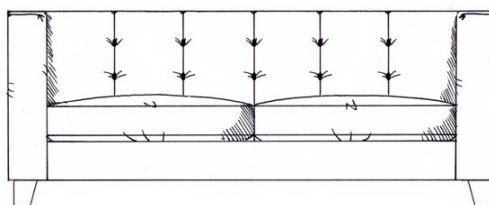

tamarisk

Kelmscott

Fibre seat with fixed back.
Feather scatters - for number of
scatters see price list. Steel
serpentine springs. Solid wood
feet stained dark oak, optional
light oak or ebony.

Chair
width 90cm
height 84cm
depth 92cm

Love seat
width 138cm
height 78cm
depth 92cm

Small sofa
width 161cm
height 78cm
depth 92cm

Medium sofa
width 184cm
height 78cm
depth 92cm

Large sofa
width 207cm
height 78cm
depth 92cm