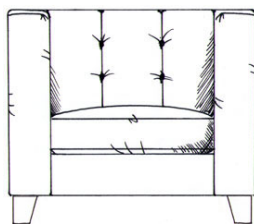

tamarisk

Kelmscott

Fibre seat with fixed back.
Feather scatters - for number of
scatters see price list. Steel
serpentine springs. Solid wood
feet stained dark oak, optional
light oak or ebony.

Chair
width 90cm
height 84cm
depth 92cm

Love seat
width 138cm
height 78cm
depth 92cm

Small sofa
width 161cm
height 78cm
depth 92cm

Medium sofa
width 184cm
height 78cm
depth 92cm

Large sofa
width 207cm
height 78cm
depth 92cm