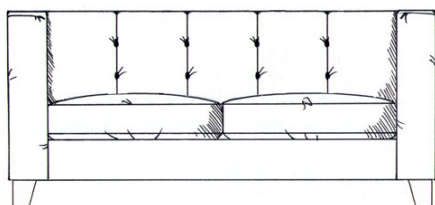

tamarisk

Kelmscott

Fibre seat with fixed back.
Feather scatters - for number of
scatters see price list. Steel
serpentine springs. Solid wood
feet stained dark oak, optional
light oak or ebony.

Chair
width 90cm
height 84cm
depth 92cm

Love seat
width 138cm
height 78cm
depth 92cm

Small sofa
width 161cm
height 78cm
depth 92cm

Medium sofa
width 184cm
height 78cm
depth 92cm

Large sofa
width 207cm
height 78cm
depth 92cm