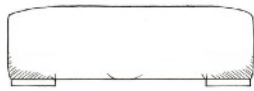

tamarisk

Kingham

Foam seat with fibre wrap. Fibre backs.
Feather scatters - for number of scatters
see price list. Steel serpentine springs.
Bolt-on arms for ease of delivery on all
sofas. Solid wood feet available in dark
oak, light oak, ebony, walnut, smoked
grey, wenge or graphite.

Footstools
All stools H: 36cm, D: 77cm

Medium stool width 85cm
Large stool width 110cm

Love seat
width 140cm
height 68cm
depth 108cm

Small sofa
width 170cm
height 68cm
depth 108cm

Medium sofa
width 190cm
height 68cm
depth 108cm

Large sofa
width 215cm
height 68cm
depth 108cm

Grand sofa
width 240cm
height 68cm
depth 108cm