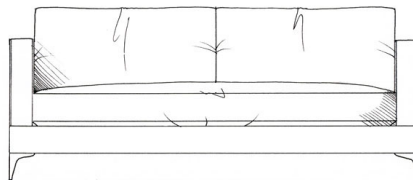

## Langton

Single seat with foam core, feather wrap and centre seamed. Feather back cushions. If fibre seats required must have two seats not one. Metal black nickel feet. Tapered wooden leg available on request.

Love seat  
width 132cm  
height 65cm  
depth 112cm

Small sofa  
width 172cm  
height 65cm  
depth 112cm

Medium sofa  
width 192cm  
height 65cm  
depth 112cm

Large sofa  
width 212cm  
height 65cm  
depth 112cm

Grand sofa  
width 232cm  
height 65cm  
depth 112cm