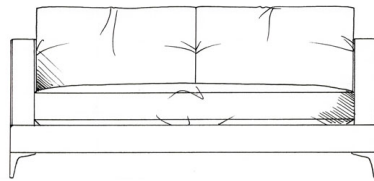

## Langton

Single seat with foam core, feather wrap and centre seamed. Feather back cushions. If fibre seats required must have two seats not one. Metal black nickel feet. Tapered wooden leg available on request.

Love seat  
width 132cm  
height 65cm  
depth 112cm

Small sofa  
width 172cm  
height 65cm  
depth 112cm

Medium sofa  
width 192cm  
height 65cm  
depth 112cm

Large sofa  
width 212cm  
height 65cm  
depth 112cm

Grand sofa  
width 232cm  
height 65cm  
depth 112cm