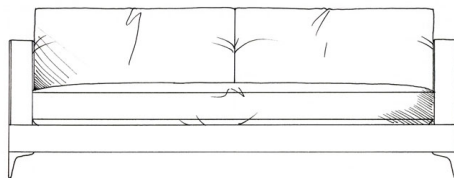

## Langton

Single seat with foam core, feather wrap and centre seamed. Feather back cushions. If fibre seats required must have two seats not one. Metal black nickel feet. Tapered wooden leg available on request.

Love seat  
width 132cm  
height 65cm  
depth 112cm

Small sofa  
width 172cm  
height 65cm  
depth 112cm

Medium sofa  
width 192cm  
height 65cm  
depth 112cm

Large sofa  
width 212cm  
height 65cm  
depth 112cm

Grand sofa  
width 232cm  
height 65cm  
depth 112cm