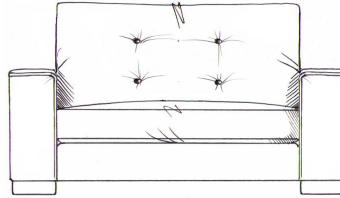

tamarisk

Markham

Foam seat with fibre wrap. Fibre back. Steel serpentine springs. Bolt-on arms for ease of delivery. Solid wood legs stained dark oak, optional light oak or ebony.

Medium footstool
W: 75cm, H: 45cm, D: 75cm

Large footstool
W: 88cm, H: 45cm, D: 75cm

Grand footstool
W: 103cm, H: 45cm, D: 75cm

Chair
width 112cm
height 68cm
depth 98cm

Love seat
width 156cm
height 68cm
depth 100cm

Small sofa
width 186cm
height 68cm
depth 100cm

Medium sofa
width 206cm
height 68cm
depth 100cm

Large sofa
width 231cm
height 68cm
depth 100cm

Grand sofa
width 256cm
height 68cm
depth 100cm