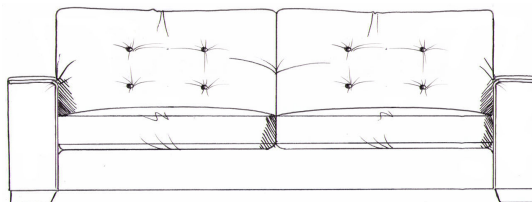

Large footstool
W: 88cm, H: 45cm, D: 75cm

Grand footstool
W: 103cm, H: 45cm, D: 75cm

Chair
width 112cm
height 68cm
depth 98cm

Love seat
width 156cm
height 68cm
depth 100cm

Small sofa
width 186cm
height 68cm
depth 100cm

Medium sofa
width 206cm
height 68cm
depth 100cm

Large sofa
width 231cm
height 68cm
depth 100cm

Grand sofa
width 256cm
height 68cm
depth 100cm