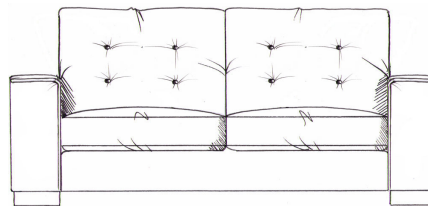

Large footstool
W: 88cm, H: 45cm, D: 75cm

Grand footstool
W: 103cm, H: 45cm, D: 75cm

Chair
width 112cm
height 68cm
depth 98cm

Love seat
width 156cm
height 68cm
depth 100cm

Small sofa
width 186cm
height 68cm
depth 100cm

Medium sofa
width 206cm
height 68cm
depth 100cm

Large sofa
width 231cm
height 68cm
depth 100cm

Grand sofa
width 256cm
height 68cm
depth 100cm