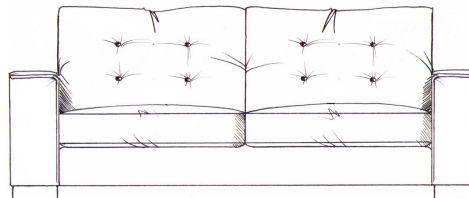

Large footstool
W: 88cm, H: 45cm, D: 75cm

Grand footstool
W: 103cm, H: 45cm, D: 75cm

Chair
width 112cm
height 68cm
depth 98cm

Love seat
width 156cm
height 68cm
depth 100cm

Small sofa
width 186cm
height 68cm
depth 100cm

Medium sofa
width 206cm
height 68cm
depth 100cm

Large sofa
width 231cm
height 68cm
depth 100cm

Grand sofa
width 256cm
height 68cm
depth 100cm