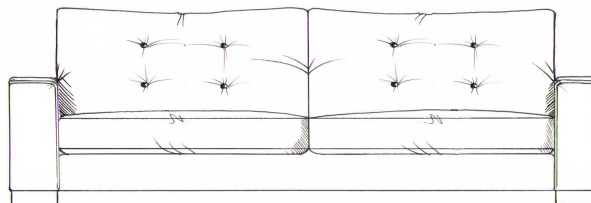

tamarisk

Markham

Foam seat with fibre wrap. Fibre back. Steel serpentine springs. Bolt-on arms for ease of delivery. Solid wood legs stained dark oak, optional light oak or ebony.

Medium footstool
W: 75cm, H: 45cm, D: 75cm

Large footstool
W: 88cm, H: 45cm, D: 75cm

Grand footstool
W: 103cm, H: 45cm, D: 75cm

Chair
width 112cm
height 68cm
depth 98cm

Love seat
width 156cm
height 68cm
depth 100cm

Small sofa
width 186cm
height 68cm
depth 100cm

Medium sofa
width 206cm
height 68cm
depth 100cm

Large sofa
width 231cm
height 68cm
depth 100cm

Grand sofa
width 256cm
height 68cm
depth 100cm