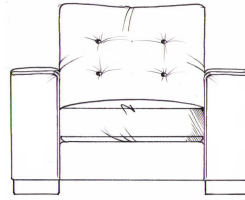

tamarisk

Markham

Foam seat with fibre wrap. Fibre back. Steel serpentine springs. Bolt-on arms for ease of delivery. Solid wood legs stained dark oak, optional light oak or ebony.

Medium footstool
W: 75cm, H: 45cm, D: 75cm

Large footstool
W: 88cm, H: 45cm, D: 75cm

Grand footstool
W: 103cm, H: 45cm, D: 75cm

Chair
width 112cm
height 68cm
depth 98cm

Love seat
width 156cm
height 68cm
depth 100cm

Small sofa
width 186cm
height 68cm
depth 100cm

Medium sofa
width 206cm
height 68cm
depth 100cm

Large sofa
width 231cm
height 68cm
depth 100cm

Grand sofa
width 256cm
height 68cm
depth 100cm