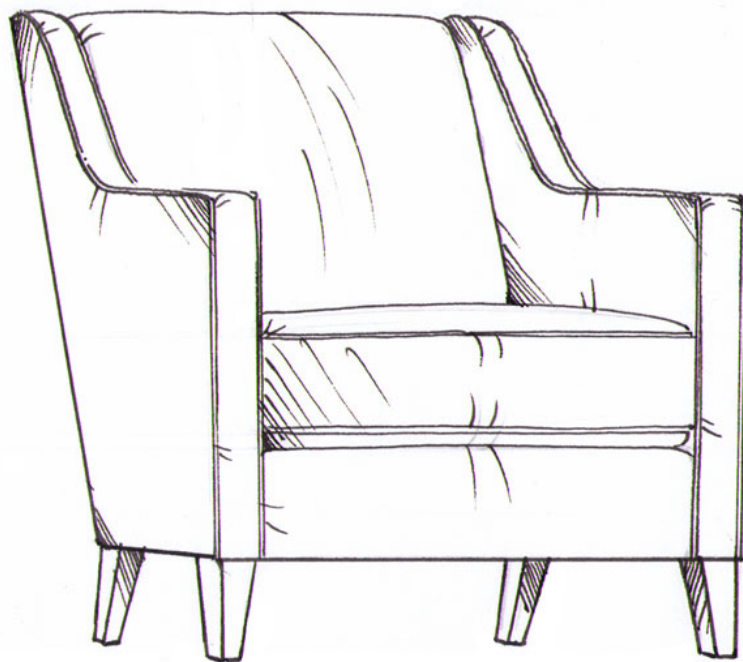

tamarisk

Millbank

Fixed back. Fibre seat with foam core.

Solid wood feet stained dark oak, optional colour finishes light oak, ebony.

Chair
width 69cm
height 84cm
depth 77cm
seat height 46cm