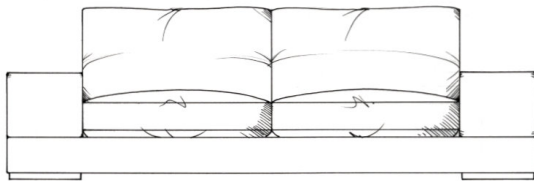

## Miro

Foam seat with fibre wrap. Fibre back. Solid wood feet available in dark oak, light oak, ebony, walnut, smoked grey, wenge or graphite.

Medium sofa  
width 220cm  
height 65cm  
depth 108cm

Large sofa  
width 245cm  
height 65cm  
depth 108cm

Grand sofa  
width 268cm  
height 65cm  
depth 108cm