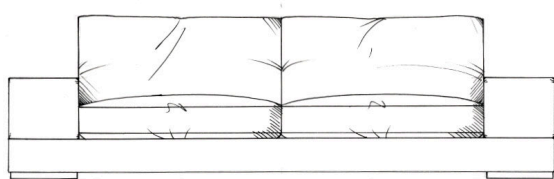

## Miro

Foam seat with fibre wrap. Fibre back. Solid wood feet available in dark oak, light oak, ebony, walnut, smoked grey, wenge or graphite.

Medium sofa  
width 220cm  
height 65cm  
depth 108cm

Large sofa  
width 245cm  
height 65cm  
depth 108cm

Grand sofa  
width 268cm  
height 65cm  
depth 108cm