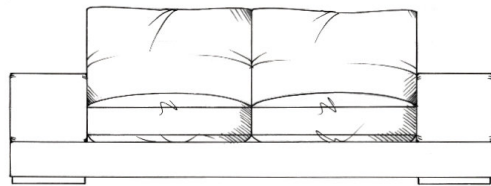

## Miro

Foam seat with fibre wrap. Fibre back. Solid wood feet available in dark oak, light oak, ebony, walnut, smoked grey, wenge or graphite.

Medium sofa  
width 220cm  
height 65cm  
depth 108cm

Large sofa  
width 245cm  
height 65cm  
depth 108cm

Grand sofa  
width 268cm  
height 65cm  
depth 108cm