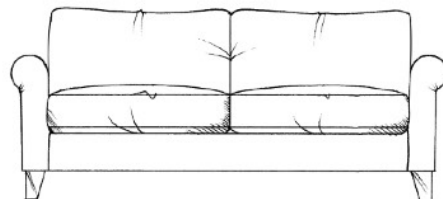

tamarisk

Newbury

Foam seat with fibre wrap. Fibre back. Steel serpentine springs. Solid wood feet available in dark oak, light oak, ebony, walnut, smoked grey, wenge or graphite.

Chair
width 90cm
height 75cm
depth 95cm

Small sofa
width 159cm
height 75cm
depth 95cm

Medium sofa
width 202cm
height 75cm
depth 95cm

Large sofa
width 215cm
height 75cm
depth 95cm