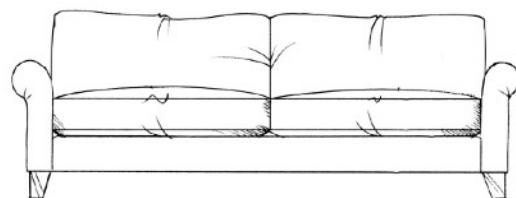

tamarisk

Newbury

Foam seat with fibre wrap. Fibre back. Steel serpentine springs. Solid wood feet available in dark oak, light oak, ebony, walnut, smoked grey, wenge or graphite.

Chair
width 90cm
height 75cm
depth 95cm

Small sofa
width 159cm
height 75cm
depth 95cm

Medium sofa
width 202cm
height 75cm
depth 95cm

Large sofa
width 215cm
height 75cm
depth 95cm