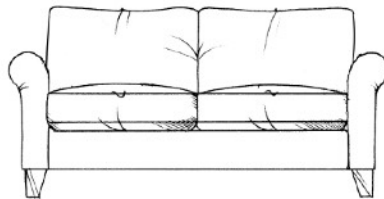

tamarisk

Newbury

Foam seat with fibre wrap. Fibre back. Steel serpentine springs. Solid wood feet available in dark oak, light oak, ebony, walnut, smoked grey, wenge or graphite.

Chair
width 90cm
height 75cm
depth 95cm

Small sofa
width 159cm
height 75cm
depth 95cm

Medium sofa
width 202cm
height 75cm
depth 95cm

Large sofa
width 215cm
height 75cm
depth 95cm