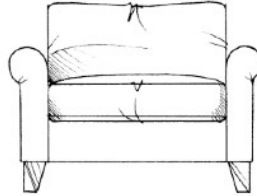

tamarisk

Newbury

Foam seat with fibre wrap. Fibre back. Steel serpentine springs. Solid wood feet available in dark oak, light oak, ebony, walnut, smoked grey, wenge or graphite.

Chair
width 90cm
height 75cm
depth 95cm

Small sofa
width 159cm
height 75cm
depth 95cm

Medium sofa
width 202cm
height 75cm
depth 95cm

Large sofa
width 215cm
height 75cm
depth 95cm