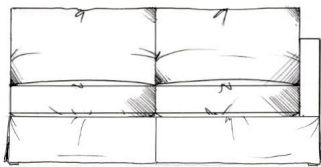

Small sofa
width 172cm
height 65cm
depth 105cm

Medium sofa
width 192cm
height 65cm
depth 105cm

Large sofa
width 212cm
height 65cm
depth 105cm

Grand sofa
width 232cm
height 65cm
depth 105cm

tamarisk

Oxhill corner group

Fibre seat with foam core.
Feather back cushions (fibre optional). Solid wood feet stained dark oak, optional finish light oak or ebony. Loose cover.

ALL UNITS - HEIGHT 65CM
- DEPTH 105CM

Single corner unit W: 105cm

Armless unit W: 123cm

Corner unit W: 202cm

Armless unit W: 163 cm

1 arm unit W: 117cm

Corner unit W: 222cm

Armless unit W: 203cm

1 arm unit W: 157cm

Corner unit W: 242cm