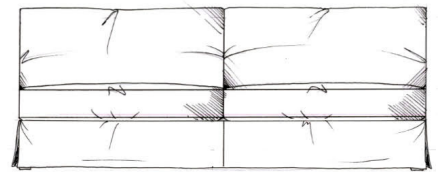

Small sofa
width 172cm
height 65cm
depth 105cm

Medium sofa
width 192cm
height 65cm
depth 105cm

Large sofa
width 212cm
height 65cm
depth 105cm

Grand sofa
width 232cm
height 65cm
depth 105cm

tamarisk

Oxhill corner group

Fibre seat with foam core.
Feather back cushions (fibre optional). Solid wood feet stained dark oak, optional finish light oak or ebony. Loose cover.

ALL UNITS - HEIGHT 65CM
- DEPTH 105CM

Single corner unit W: 105cm

Armless unit W: 123cm

Corner unit W: 202cm

Armless unit W: 163 cm

1 arm unit W: 117cm

Corner unit W: 222cm

Armless unit W: 203cm

1 arm unit W: 157cm

Corner unit W: 242cm