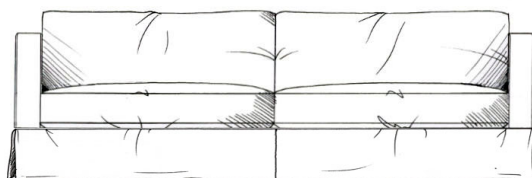

tamarisk

Oxhill - Loose Cover

Fibre seat with foam core. Feather back cushions (fibre optional). Solid wood feet stained dark oak, optional light oak or ebony.

Love seat
width 132cm
height 65cm
depth 105cm

Small sofa
width 172cm
height 65cm
depth 105cm

Medium sofa
width 192cm
height 65cm
depth 105cm

Large sofa
width 212cm
height 65cm
depth 105cm

Grand sofa
width 232cm
height 65cm
depth 105cm

tamarisk

Oxhill corner group

Fibre seat with foam core.
Feather back cushions (fibre optional). Solid wood feet stained dark oak, optional finish light oak or ebony. Loose cover.

ALL UNITS - HEIGHT 65CM
- DEPTH 105CM

Single corner unit W: 105cm

Armless unit W: 123cm

Corner unit W: 202cm

Armless unit W: 163 cm

1 arm unit W: 117cm

Corner unit W: 222cm

Armless unit W: 203cm

1 arm unit W: 157cm

Corner unit W: 242cm