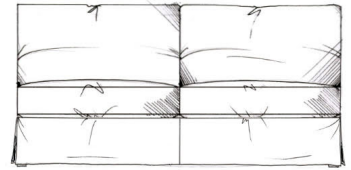

Small sofa
width 172cm
height 65cm
depth 105cm

Medium sofa
width 192cm
height 65cm
depth 105cm

Large sofa
width 212cm
height 65cm
depth 105cm

Grand sofa
width 232cm
height 65cm
depth 105cm

tamarisk

Oxhill corner group

Fibre seat with foam core.
Feather back cushions (fibre optional). Solid wood feet stained dark oak, optional finish light oak or ebony. Loose cover.

ALL UNITS - HEIGHT 65CM
- DEPTH 105CM

Single corner unit W: 105cm

Armless unit W: 123cm

Corner unit W: 202cm

Armless unit W: 163 cm

1 arm unit W: 117cm

Corner unit W: 222cm

Armless unit W: 203cm

1 arm unit W: 157cm

Corner unit W: 242cm