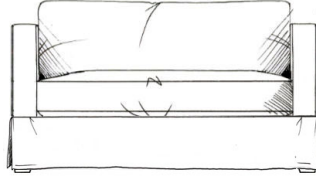

tamarisk

Oxhill - Loose Cover

Fibre seat with foam core. Feather back cushions (fibre optional). Solid wood feet stained dark oak, optional light oak or ebony.

Love seat
width 132cm
height 65cm
depth 105cm

Small sofa
width 172cm
height 65cm
depth 105cm

Medium sofa
width 192cm
height 65cm
depth 105cm

Large sofa
width 212cm
height 65cm
depth 105cm

Grand sofa
width 232cm
height 65cm
depth 105cm

tamarisk

Oxhill corner group

Fibre seat with foam core.
Feather back cushions (fibre optional). Solid wood feet stained dark oak, optional finish light oak or ebony. Loose cover.

ALL UNITS - HEIGHT 65CM
- DEPTH 105CM

Single corner unit W: 105cm

Armless unit W: 123cm

Corner unit W: 202cm

Armless unit W: 163 cm

1 arm unit W: 117cm

Corner unit W: 222cm

Armless unit W: 203cm

1 arm unit W: 157cm

Corner unit W: 242cm