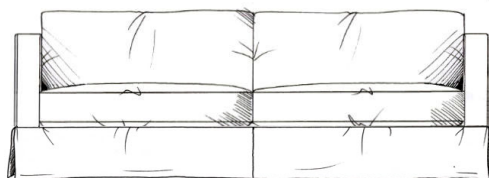

tamarisk

Oxhill - Loose Cover

Fibre seat with foam core. Feather back cushions (fibre optional). Solid wood feet stained dark oak, optional light oak or ebony.

Love seat
width 132cm
height 65cm
depth 105cm

Small sofa
width 172cm
height 65cm
depth 105cm

Medium sofa
width 192cm
height 65cm
depth 105cm

Large sofa
width 212cm
height 65cm
depth 105cm

Grand sofa
width 232cm
height 65cm
depth 105cm

tamarisk

Oxhill corner group

Fibre seat with foam core.
Feather back cushions (fibre optional). Solid wood feet stained dark oak, optional finish light oak or ebony. Loose cover.

ALL UNITS - HEIGHT 65CM
- DEPTH 105CM

Single corner unit W: 105cm

Armless unit W: 123cm

Corner unit W: 202cm

Armless unit W: 163 cm

1 arm unit W: 117cm

Corner unit W: 222cm

Armless unit W: 203cm

1 arm unit W: 157cm

Corner unit W: 242cm