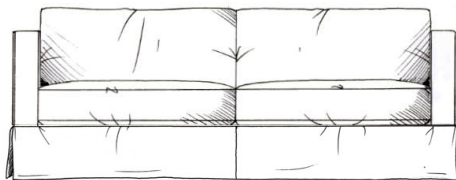

tamarisk

Oxhill - Loose Cover

Fibre seat with foam core. Feather back cushions (fibre optional). Solid wood feet stained dark oak, optional light oak or ebony.

Love seat
width 132cm
height 65cm
depth 105cm

Small sofa
width 172cm
height 65cm
depth 105cm

Medium sofa
width 192cm
height 65cm
depth 105cm

Large sofa
width 212cm
height 65cm
depth 105cm

Grand sofa
width 232cm
height 65cm
depth 105cm

tamarisk

Oxhill corner group

Fibre seat with foam core.
Feather back cushions (fibre optional). Solid wood feet stained dark oak, optional finish light oak or ebony. Loose cover.

ALL UNITS - HEIGHT 65CM
- DEPTH 105CM

Single corner unit W: 105cm

Armless unit W: 123cm

Corner unit W: 202cm

Armless unit W: 163 cm

1 arm unit W: 117cm

Corner unit W: 222cm

Armless unit W: 203cm

1 arm unit W: 157cm

Corner unit W: 242cm