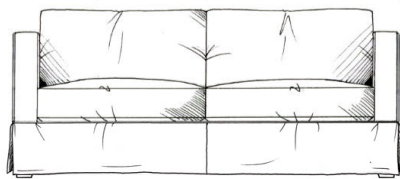

tamarisk

Oxhill - Loose Cover

Fibre seat with foam core. Feather back cushions (fibre optional). Solid wood feet stained dark oak, optional light oak or ebony.

Love seat
width 132cm
height 65cm
depth 105cm

Small sofa
width 172cm
height 65cm
depth 105cm

Medium sofa
width 192cm
height 65cm
depth 105cm

Large sofa
width 212cm
height 65cm
depth 105cm

Grand sofa
width 232cm
height 65cm
depth 105cm

tamarisk

Oxhill corner group

Fibre seat with foam core.
Feather back cushions (fibre optional). Solid wood feet stained dark oak, optional finish light oak or ebony. Loose cover.

ALL UNITS - HEIGHT 65CM
- DEPTH 105CM

Single corner unit W: 105cm

Armless unit W: 123cm

Corner unit W: 202cm

Armless unit W: 163 cm

1 arm unit W: 117cm

Corner unit W: 222cm

Armless unit W: 203cm

1 arm unit W: 157cm

Corner unit W: 242cm