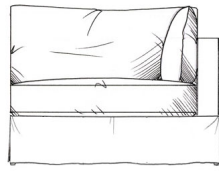

Small sofa
width 172cm
height 65cm
depth 105cm

Medium sofa
width 192cm
height 65cm
depth 105cm

Large sofa
width 212cm
height 65cm
depth 105cm

Grand sofa
width 232cm
height 65cm
depth 105cm

tamarisk

Oxhill corner group

Fibre seat with foam core.
Feather back cushions (fibre optional). Solid wood feet stained dark oak, optional finish light oak or ebony. Loose cover.

ALL UNITS - HEIGHT 65CM
- DEPTH 105CM

Single corner unit W: 105cm