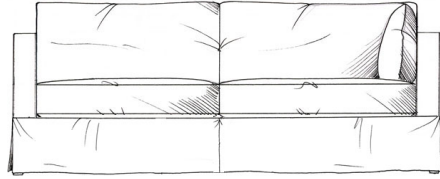

Small sofa
width 172cm
height 65cm
depth 105cm

Medium sofa
width 192cm
height 65cm
depth 105cm

Large sofa
width 212cm
height 65cm
depth 105cm

Grand sofa
width 232cm
height 65cm
depth 105cm

tamarisk

Oxhill corner group

Fibre seat with foam core.
Feather back cushions (fibre optional). Solid wood feet stained dark oak, optional finish light oak or ebony. Loose cover.

ALL UNITS - HEIGHT 65CM
- DEPTH 105CM

Single corner unit W: 105cm

Armless unit W: 123cm

Corner unit W: 202cm

Armless unit W: 163 cm

1 arm unit W: 117cm

Corner unit W: 222cm

Armless unit W: 203cm

1 arm unit W: 157cm

Corner unit W: 242cm