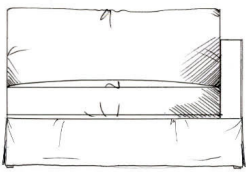

Small sofa
width 172cm
height 65cm
depth 105cm

Medium sofa
width 192cm
height 65cm
depth 105cm

Large sofa
width 212cm
height 65cm
depth 105cm

Grand sofa
width 232cm
height 65cm
depth 105cm

tamarisk

Oxhill corner group

Fibre seat with foam core.
Feather back cushions (fibre optional). Solid wood feet stained dark oak, optional finish light oak or ebony. Loose cover.

ALL UNITS - HEIGHT 65CM
- DEPTH 105CM

Single corner unit W: 105cm

Armless unit W: 123cm

Corner unit W: 202cm

Armless unit W: 163 cm

1 arm unit W: 117cm

Corner unit W: 222cm

Armless unit W: 203cm

1 arm unit W: 157cm

Corner unit W: 242cm