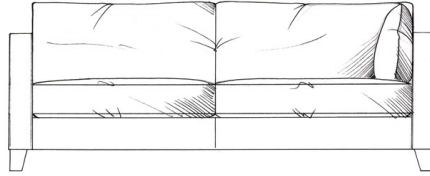

tamarisk

Oxton

Fibre seat with foam core. Feather back cushions (fibre optional). Solid wood feet stained dark oak, optional light oak or ebony.

Love seat
width 132cm
height 65cm
depth 105cm

Small sofa
width 172cm
height 65cm
depth 105cm

Medium sofa
width 192cm
height 65cm
depth 105cm

Large sofa
width 212cm
height 65cm
depth 105cm

Grand sofa
width 232cm
height 65cm
depth 105cm

tamarisk

Oxton corner group

Fibre seat with foam core.
Feather back cushions (fibre optional). Solid wood feet stained dark oak, optional finish light oak or ebony.

ALL UNITS - HEIGHT 65CM
- DEPTH 105CM

Single corner unit W: 105cm

Armless unit W: 123cm

Corner unit W: 202cm

Armless unit W: 163 cm

1 arm unit W: 117cm

Corner unit W: 222cm

Armless unit W: 203cm