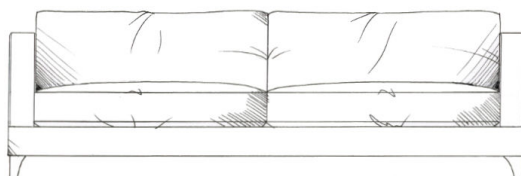

tamarisk

Oxton

Fibre seat with foam core. Feather back cushions (fibre optional). Solid wood feet stained dark oak, optional light oak or ebony.

Love seat
width 132cm
height 65cm
depth 105cm

Small sofa
width 172cm
height 65cm
depth 105cm

Medium sofa
width 192cm
height 65cm
depth 105cm

Large sofa
width 212cm
height 65cm
depth 105cm

Grand sofa
width 232cm
height 65cm
depth 105cm

tamarisk

Oxton corner group

Fibre seat with foam core.
Feather back cushions (fibre optional). Solid wood feet stained dark oak, optional finish light oak or ebony.

ALL UNITS - HEIGHT 65CM
- DEPTH 105CM

Single corner unit W: 105cm

Armless unit W: 123cm

Corner unit W: 202cm

Armless unit W: 163 cm

1 arm unit W: 117cm

Corner unit W: 222cm

Armless unit W: 203cm