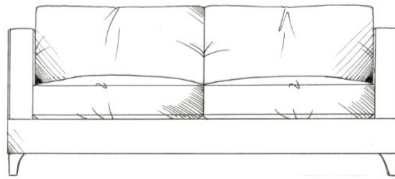

tamarisk

Oxton

Fibre seat with foam core. Feather back cushions (fibre optional). Solid wood feet stained dark oak, optional light oak or ebony.

Love seat
width 132cm
height 65cm
depth 105cm

Small sofa
width 172cm
height 65cm
depth 105cm

Medium sofa
width 192cm
height 65cm
depth 105cm

Large sofa
width 212cm
height 65cm
depth 105cm

Grand sofa
width 232cm
height 65cm
depth 105cm

tamarisk

Oxton corner group

Fibre seat with foam core.
Feather back cushions (fibre optional). Solid wood feet stained dark oak, optional finish light oak or ebony.

ALL UNITS - HEIGHT 65CM
- DEPTH 105CM

Single corner unit W: 105cm

Armless unit W: 123cm

Corner unit W: 202cm

Armless unit W: 163 cm

1 arm unit W: 117cm

Corner unit W: 222cm

Armless unit W: 203cm