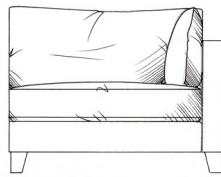

tamarisk

Oxton

Fibre seat with foam core. Feather back cushions (fibre optional). Solid wood feet stained dark oak, optional light oak or ebony.

Love seat
width 132cm
height 65cm
depth 105cm

Small sofa
width 172cm
height 65cm
depth 105cm

Medium sofa
width 192cm
height 65cm
depth 105cm

Large sofa
width 212cm
height 65cm
depth 105cm

Grand sofa
width 232cm
height 65cm
depth 105cm

tamarisk

Oxton corner group

Fibre seat with foam core.
Feather back cushions (fibre optional). Solid wood feet stained dark oak, optional finish light oak or ebony.

ALL UNITS - HEIGHT 65CM
- DEPTH 105CM

Single corner unit W: 105cm

Armless unit W: 123cm

Corner unit W: 202cm

Armless unit W: 163 cm

1 arm unit W: 117cm

Corner unit W: 222cm

Armless unit W: 203cm