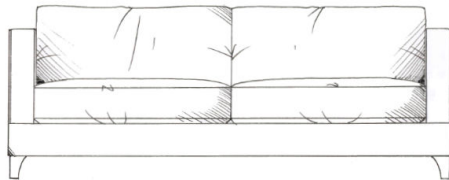

tamarisk

Oxton

Fibre seat with foam core. Feather back cushions (fibre optional). Solid wood feet stained dark oak, optional light oak or ebony.

Love seat
width 132cm
height 65cm
depth 105cm

Small sofa
width 172cm
height 65cm
depth 105cm

Medium sofa
width 192cm
height 65cm
depth 105cm

Large sofa
width 212cm
height 65cm
depth 105cm

Grand sofa
width 232cm
height 65cm
depth 105cm