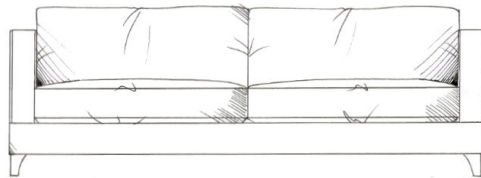

tamarisk

Oxton

Fibre seat with foam core. Feather back cushions (fibre optional). Solid wood feet stained dark oak, optional light oak or ebony.

Love seat
width 132cm
height 65cm
depth 105cm

Small sofa
width 172cm
height 65cm
depth 105cm

Medium sofa
width 192cm
height 65cm
depth 105cm

Large sofa
width 212cm
height 65cm
depth 105cm

Grand sofa
width 232cm
height 65cm
depth 105cm