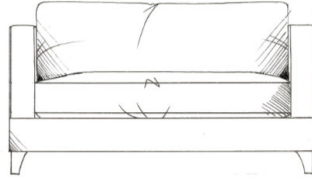

tamarisk

Oxton

Fibre seat with foam core. Feather back cushions (fibre optional). Solid wood feet stained dark oak, optional light oak or ebony.

Love seat
width 132cm
height 65cm
depth 105cm

Small sofa
width 172cm
height 65cm
depth 105cm

Medium sofa
width 192cm
height 65cm
depth 105cm

Large sofa
width 212cm
height 65cm
depth 105cm

Grand sofa
width 232cm
height 65cm
depth 105cm