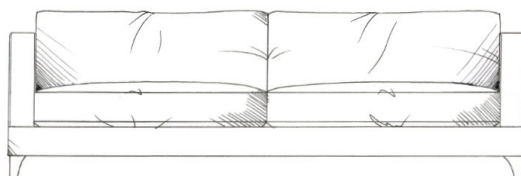

tamarisk

Oxton

Fibre seat with foam core. Feather back cushions (fibre optional). Solid wood feet stained dark oak, optional light oak or ebony.

Love seat
width 132cm
height 65cm
depth 105cm

Small sofa
width 172cm
height 65cm
depth 105cm

Medium sofa
width 192cm
height 65cm
depth 105cm

Large sofa
width 212cm
height 65cm
depth 105cm

Grand sofa
width 232cm
height 65cm
depth 105cm