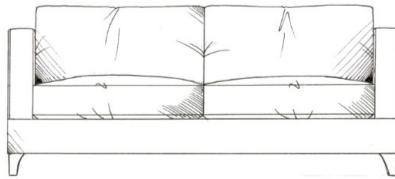

tamarisk

Oxton

Fibre seat with foam core. Feather back cushions (fibre optional). Solid wood feet stained dark oak, optional light oak or ebony.

Love seat
width 132cm
height 65cm
depth 105cm

Small sofa
width 172cm
height 65cm
depth 105cm

Medium sofa
width 192cm
height 65cm
depth 105cm

Large sofa
width 212cm
height 65cm
depth 105cm

Grand sofa
width 232cm
height 65cm
depth 105cm