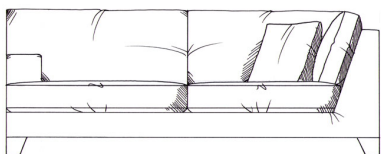

Extra small armless unit W: 75cm

Extra small 1 arm unit W: 100cm

Small armless unit W: 88cm

Small 1 arm unit W: 113cm

Single corner unit W: 110cm

Medium armless unit W: 150cm

Medium 1 arm unit W: 175cm

Medium corner unit W: 201cm

Large armless unit W: 175cm

Large 1 arm unit W: 188cm

Large corner unit W: 214cm

Grand armless unit W: 200cm

Large 1 arm unit W: 200cm

Grand corner unit W: 225cm

Lounger W:100cm, H:72cm, D:175cm

Grand 1 arm unit W 225cm