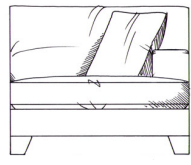

tamarisk

Pembroke corner group

Fibre seat with foam core. Fibre back with feather scatters. Steel serpentine springs. Solid wood legs stained dark oak, optional finish light oak or ebony.

ALL UNITS - HEIGHT 72CM
- DEPTH 110CM

Extra small armless unit W: 75cm

Extra small 1 arm unit W: 100cm

Small armless unit W: 88cm

Small 1 arm unit W: 113cm

Single corner unit W: 110cm

Medium armless unit W: 150cm

Medium 1 arm unit W: 175cm

Medium corner unit W: 201cm

Large armless unit W: 175cm

Large 1 arm unit W: 188cm

Large corner unit W: 214cm

Grand armless unit W: 200cm

Large 1 arm unit W: 200cm

Grand corner unit W: 225cm

Lounger W:100cm, H:72cm, D:175cm

Grand 1 arm unit W 225cm