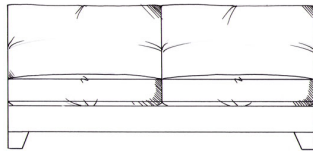

tamarisk

Pembroke corner group

Fibre seat with foam core. Fibre back with feather scatters. Steel serpentine springs. Solid wood legs stained dark oak, optional finish light oak or ebony.

ALL UNITS - HEIGHT 72CM
- DEPTH 110CM

Extra small armless unit W: 75cm

Extra small 1 arm unit W: 100cm

Small armless unit W: 88cm

Small 1 arm unit W: 113cm

Single corner unit W: 110cm

Medium armless unit W: 150cm

Medium 1 arm unit W: 175cm

Medium corner unit W: 201cm

Large armless unit W: 175cm

Large 1 arm unit W: 188cm

Large corner unit W: 214cm

Grand armless unit W: 200cm

Large 1 arm unit W: 200cm

Grand corner unit W: 225cm

Lounger W:100cm, H:72cm, D:175cm

Grand 1 arm unit W 225cm