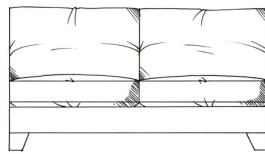

tamarisk

Pembroke corner group

Fibre seat with foam core. Fibre back with feather scatters. Steel serpentine springs. Solid wood legs stained dark oak, optional finish light oak or ebony.

ALL UNITS - HEIGHT 72CM
- DEPTH 110CM

Extra small armless unit W: 75cm

Extra small 1 arm unit W: 100cm

Small armless unit W: 88cm

Small 1 arm unit W: 113cm

Single corner unit W: 110cm

Medium armless unit W: 150cm

Medium 1 arm unit W: 175cm

Medium corner unit W: 201cm

Large armless unit W: 175cm

Large 1 arm unit W: 188cm

Large corner unit W: 214cm

Grand armless unit W: 200cm

Large 1 arm unit W: 200cm

Grand corner unit W: 225cm

Lounger W:100cm, H:72cm, D:175cm

Grand 1 arm unit W 225cm