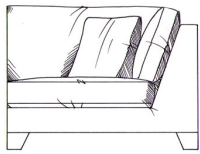

Extra small armless unit W: 75cm

Extra small 1 arm unit W: 100cm

Small armless unit W: 88cm

Small 1 arm unit W: 113cm

Single corner unit W: 110cm

Medium armless unit W: 150cm

Medium 1 arm unit W: 175cm

Medium corner unit W: 201cm

Large armless unit W: 175cm

Large 1 arm unit W: 188cm

Large corner unit W: 214cm

Grand armless unit W: 200cm

Large 1 arm unit W: 200cm

Grand corner unit W: 225cm

Lounger W:100cm, H:72cm, D:175cm

Grand 1 arm unit W 225cm