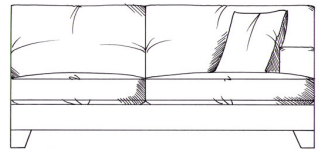

Extra small armless unit W: 75cm

Extra small 1 arm unit W: 100cm

Small armless unit W: 88cm

Small 1 arm unit W: 113cm

Single corner unit W: 110cm

Medium armless unit W: 150cm

Medium 1 arm unit W: 175cm

Medium corner unit W: 201cm

Large armless unit W: 175cm

Large 1 arm unit W: 188cm

Large corner unit W: 214cm

Grand armless unit W: 200cm

Large 1 arm unit W: 200cm

Grand corner unit W: 225cm

Lounger W:100cm, H:72cm, D:175cm

Grand 1 arm unit W 225cm