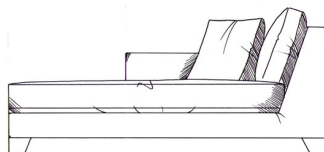

Extra small armless unit W: 75cm

Extra small 1 arm unit W: 100cm

Small armless unit W: 88cm

Small 1 arm unit W: 113cm

Single corner unit W: 110cm

Medium armless unit W: 150cm

Medium 1 arm unit W: 175cm

Medium corner unit W: 201cm

Large armless unit W: 175cm

Large 1 arm unit W: 188cm

Large corner unit W: 214cm

Grand armless unit W: 200cm

Large 1 arm unit W: 200cm

Grand corner unit W: 225cm

Lounger W:100cm, H:72cm, D:175cm

Grand 1 arm unit W 225cm