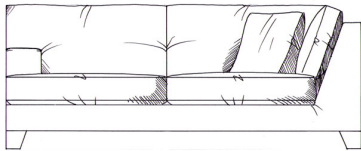

Extra small armless unit W: 75cm

Extra small 1 arm unit W: 100cm

Small armless unit W: 88cm

Small 1 arm unit W: 113cm

Single corner unit W: 110cm

Medium armless unit W: 150cm

Medium 1 arm unit W: 175cm

Medium corner unit W: 201cm

Large armless unit W: 175cm

Large 1 arm unit W: 188cm

Large corner unit W: 214cm

Grand armless unit W: 200cm

Large 1 arm unit W: 200cm

Grand corner unit W: 225cm

Lounger W:100cm, H:72cm, D:175cm

Grand 1 arm unit W 225cm