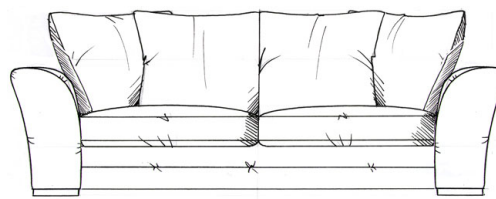

tamarisk

Pillerton

Foam seat with fibre wrap. Feather casual back cushions (fibre optional). Solid wood feet stained dark oak, optional light oak or ebony.

Love seat
width 167cm
height 69cm
depth 102cm

Medium sofa
width 218cm
height 69cm
depth 102cm

Large sofa
width 243cm
height 69cm
depth 102cm

Grand sofa
width 269cm
height 69cm
depth 102cm

Footstools
All stools H: 45cm, D: 75cm

Medium stool width 75cm
Large stool width 88cm
Grand stool width 103cm