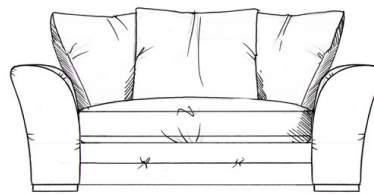

tamarisk

Pillerton

Foam seat with fibre wrap. Feather casual back cushions (fibre optional). Solid wood feet stained dark oak, optional light oak or ebony.

Love seat
width 167cm
height 69cm
depth 102cm

Medium sofa
width 218cm
height 69cm
depth 102cm

Large sofa
width 243cm
height 69cm
depth 102cm

Grand sofa
width 269cm
height 69cm
depth 102cm

Footstools
All stools H: 45cm, D: 75cm

Medium stool width 75cm
Large stool width 88cm
Grand stool width 103cm