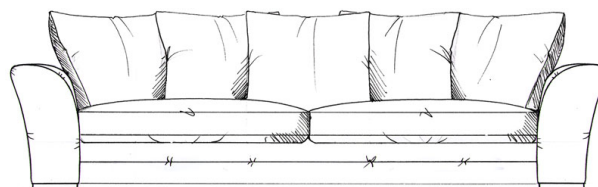

tamarisk

Pillerton

Foam seat with fibre wrap. Feather casual back cushions (fibre optional). Solid wood feet stained dark oak, optional light oak or ebony.

Love seat
width 167cm
height 69cm
depth 102cm

Medium sofa
width 218cm
height 69cm
depth 102cm

Large sofa
width 243cm
height 69cm
depth 102cm

Grand sofa
width 269cm
height 69cm
depth 102cm

Footstools
All stools H: 45cm, D: 75cm

Medium stool width 75cm
Large stool width 88cm
Grand stool width 103cm