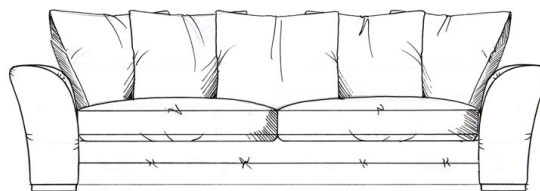

tamarisk

Pillerton

Foam seat with fibre wrap. Feather casual back cushions (fibre optional). Solid wood feet stained dark oak, optional light oak or ebony.

Love seat
width 167cm
height 69cm
depth 102cm

Medium sofa
width 218cm
height 69cm
depth 102cm

Large sofa
width 243cm
height 69cm
depth 102cm

Grand sofa
width 269cm
height 69cm
depth 102cm

Footstools
All stools H: 45cm, D: 75cm

Medium stool width 75cm
Large stool width 88cm
Grand stool width 103cm