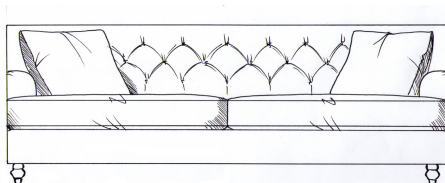

Love seat
width 140cm
height 82cm
depth 100cm

Footstool
width 100cm
height 36cm
depth 100cm

Small sofa
width 165cm
height 82cm
depth 100cm

Medium sofa
width 185cm
height 82cm
depth 100cm

Large sofa
width 205cm
height 82cm
depth 100cm

Grand sofa
width 225cm
height 82cm
depth 100cm