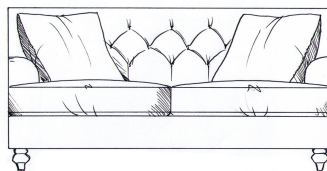

tamarisk

Rutland

Fibre seat with foam core.
Buttoned back with feather
scatters. Solid wood legs stained
dark oak, optional finish light oak
or ebony. Tapered leg option
available.

Chair
width 83cm
height 82cm
depth 96cm

Love seat
width 140cm
height 82cm
depth 100cm

Footstool
width 100cm
height 36cm
depth 100cm

Small sofa
width 165cm
height 82cm
depth 100cm

Medium sofa
width 185cm
height 82cm
depth 100cm

Large sofa
width 205cm
height 82cm
depth 100cm

Grand sofa
width 225cm
height 82cm
depth 100cm