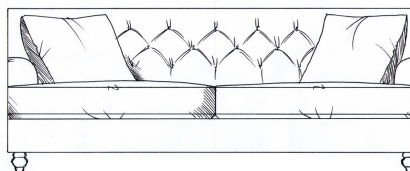

Love seat
width 140cm
height 82cm
depth 100cm

Footstool
width 100cm
height 36cm
depth 100cm

Small sofa
width 165cm
height 82cm
depth 100cm

Medium sofa
width 185cm
height 82cm
depth 100cm

Large sofa
width 205cm
height 82cm
depth 100cm

Grand sofa
width 225cm
height 82cm
depth 100cm