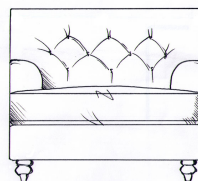

tamarisk

Rutland

Fibre seat with foam core.
Buttoned back with feather
scatters. Solid wood legs stained
dark oak, optional finish light oak
or ebony. Tapered leg option
available.

Chair
width 83cm
height 82cm
depth 96cm

Love seat
width 140cm
height 82cm
depth 100cm

Footstool
width 100cm
height 36cm
depth 100cm

Small sofa
width 165cm
height 82cm
depth 100cm

Medium sofa
width 185cm
height 82cm
depth 100cm

Large sofa
width 205cm
height 82cm
depth 100cm

Grand sofa
width 225cm
height 82cm
depth 100cm