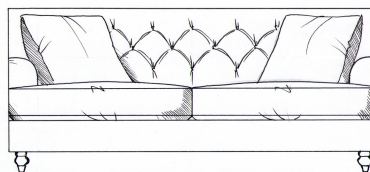

tamarisk

Rutland

Fibre seat with foam core.
Buttoned back with feather
scatters. Solid wood legs stained
dark oak, optional finish light oak
or ebony. Tapered leg option
available.

Chair
width 83cm
height 82cm
depth 96cm

Love seat
width 140cm
height 82cm
depth 100cm

Footstool
width 100cm
height 36cm
depth 100cm

Small sofa
width 165cm
height 82cm
depth 100cm

Medium sofa
width 185cm
height 82cm
depth 100cm

Large sofa
width 205cm
height 82cm
depth 100cm

Grand sofa
width 225cm
height 82cm
depth 100cm