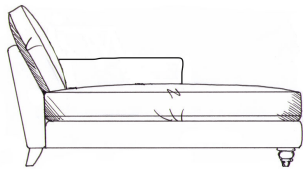

## Somerset corner group

Fibre seat with foam core. Fibre back.

Feather scatters - for number of scatters see price list. Steel serpentine springs. Solid wood feet stained dark oak; optional finish light oak or ebony. Optional tapered leg.

ALL UNITS - HEIGHT 78CM  
- DEPTH 105CM

Single corner unit width 105cm

Lounger unit  
W: 95cm, H: 78cm, D: 175cm

1 arm 94cm unit

1 arm 170cm unit

1 arm 104cm unit

1 arm 190cm unit

1 arm 113cm unit