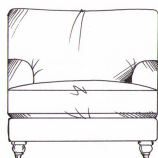

## Somerset

Fibre seat with foam core. Fibre back. Steel serpentine springs. Solid wood feet stained dark oak, optional light oak or ebony. Optional tapered leg.

Chair  
width 90cm, height 78cm, depth 105cm

Large sofa  
width 210cm, height 78cm, depth 105cm

Love seat  
width 130cm, height 78cm, depth 105cm

Grand sofa  
width 225cm, height 78cm, depth 105cm

Small sofa  
width 160cm, height 78cm, depth 105cm

Super grand sofa  
width 250cm, height 78cm, depth 105cm

Medium sofa  
width 187cm, height 78cm, depth 105cm

Medium footstool  
W: 90cm, H: 35cm, D: 60cm

Large footstool  
W: 122cm, H: 35cm, D: 75cm

Maxi footstool  
W: 125cm, H: 35cm, D: 105cm