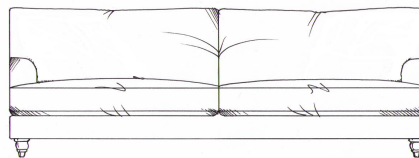

## Somerset

Fibre seat with foam core. Fibre back. Steel serpentine springs. Solid wood feet stained dark oak, optional light oak or ebony. Optional tapered leg.

Chair  
width 90cm, height 78cm, depth 105cm

Large sofa  
width 210cm, height 78cm, depth 105cm

Love seat  
width 130cm, height 78cm, depth 105cm

Grand sofa  
width 225cm, height 78cm, depth 105cm

Small sofa  
width 160cm, height 78cm, depth 105cm

Super grand sofa  
width 250cm, height 78cm, depth 105cm

Medium sofa  
width 187cm, height 78cm, depth 105cm

Medium footstool  
W: 90cm, H: 35cm, D: 60cm

Large footstool  
W: 122cm, H: 35cm, D: 75cm

Maxi footstool  
W: 125cm, H: 35cm, D: 105cm