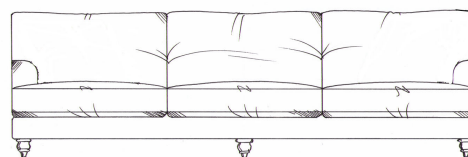

## Somerset

Fibre seat with foam core. Fibre back. Steel serpentine springs. Solid wood feet stained dark oak, optional light oak or ebony. Optional tapered leg.

Chair  
width 90cm, height 78cm, depth 105cm

Large sofa  
width 210cm, height 78cm, depth 105cm

Love seat  
width 130cm, height 78cm, depth 105cm

Grand sofa  
width 225cm, height 78cm, depth 105cm

Small sofa  
width 160cm, height 78cm, depth 105cm

Super grand sofa  
width 250cm, height 78cm, depth 105cm

Medium sofa  
width 187cm, height 78cm, depth 105cm

Medium footstool  
W: 90cm, H: 35cm, D: 60cm

Large footstool  
W: 122cm, H: 35cm, D: 75cm

Maxi footstool  
W: 125cm, H: 35cm, D: 105cm