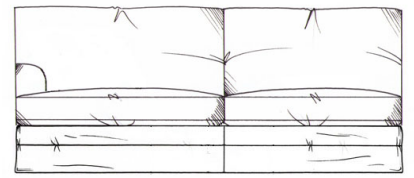

Fibre seat with foam core. Fibre back.

Steel serpentine springs. Solid wood feet stained dark oak; optional finish light oak or ebony. Optional tapered leg.

ALL UNITS - HEIGHT 78CM
- DEPTH 105CM

Single corner unit width 105cm

Lounger unit
W: 95cm, H: 78cm, D: 175cm

Armless 155cm unit

Armless 175cm unit

Armless 193cm unit

1 arm 94cm unit

1 arm 170cm unit

1 arm 104cm unit

1 arm 190cm unit