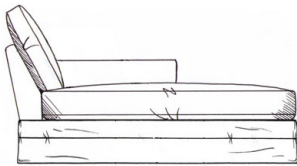

Large sofa
width 210cm, height 78cm, depth 105cm

Love seat
width 130cm, height 78cm, depth 105cm

Grand sofa
width 225cm, height 78cm, depth 105cm

Small sofa
width 160cm, height 78cm, depth 105cm

Super grand sofa
width 250cm, height 78cm, depth 105cm

Medium sofa
width 187cm, height 78cm, depth 105cm

Medium footstool
W: 90cm, H: 35cm, D: 60cm

Large footstool
W: 122cm, H: 35cm, D: 75cm

Maxi footstool
W: 125cm, H: 35cm, D: 105cm

tamarisk

Somerton corner group Loose Cover

Fibre seat with foam core. Fibre back.

Steel serpentine springs. Solid wood feet stained dark oak; optional finish light oak or ebony. Optional tapered leg.

ALL UNITS - HEIGHT 78CM
- DEPTH 105CM

Single corner unit width 105cm

Lounger unit
W: 95cm, H: 78cm, D: 175cm

Armless 155cm unit

Armless 175cm unit

Armless 193cm unit

1 arm 94cm unit

1 arm 170cm unit

1 arm 104cm unit

1 arm 190cm unit