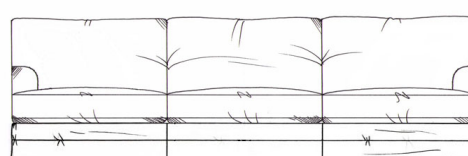

tamarisk

Somerton - Loose Cover

Fibre seat with foam core. Fibre back. Steel serpentine springs. Solid wood feet stained dark oak, optional light oak or ebony. Optional tapered leg.

Chair
width 90cm, height 78cm, depth 105cm

Large sofa
width 210cm, height 78cm, depth 105cm

Love seat
width 130cm, height 78cm, depth 105cm

Grand sofa
width 225cm, height 78cm, depth 105cm

Small sofa
width 160cm, height 78cm, depth 105cm

Super grand sofa
width 250cm, height 78cm, depth 105cm

Medium sofa
width 187cm, height 78cm, depth 105cm

Medium footstool
W: 90cm, H: 35cm, D: 60cm

Large footstool
W: 122cm, H: 35cm, D: 75cm

Maxi footstool
W: 125cm, H: 35cm, D: 105cm

tamarisk

Somerton corner group Loose Cover

Fibre seat with foam core. Fibre back.

Steel serpentine springs. Solid wood feet stained dark oak; optional finish light oak or ebony. Optional tapered leg.

ALL UNITS - HEIGHT 78CM
- DEPTH 105CM

Single corner unit width 105cm