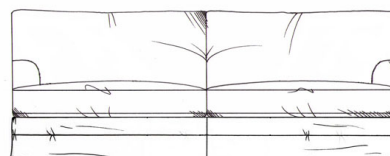

tamarisk

Somerton - Loose Cover

Fibre seat with foam core. Fibre back. Steel serpentine springs. Solid wood feet stained dark oak, optional light oak or ebony. Optional tapered leg.

Chair
width 90cm, height 78cm, depth 105cm

Large sofa
width 210cm, height 78cm, depth 105cm

Love seat
width 130cm, height 78cm, depth 105cm

Grand sofa
width 225cm, height 78cm, depth 105cm

Small sofa
width 160cm, height 78cm, depth 105cm

Super grand sofa
width 250cm, height 78cm, depth 105cm

Medium sofa
width 187cm, height 78cm, depth 105cm

Medium footstool
W: 90cm, H: 35cm, D: 60cm

Large footstool
W: 122cm, H: 35cm, D: 75cm

Maxi footstool
W: 125cm, H: 35cm, D: 105cm

tamarisk

Somerton corner group Loose Cover

Fibre seat with foam core. Fibre back.

Steel serpentine springs. Solid wood feet stained dark oak; optional finish light oak or ebony. Optional tapered leg.

ALL UNITS - HEIGHT 78CM
- DEPTH 105CM

Single corner unit width 105cm