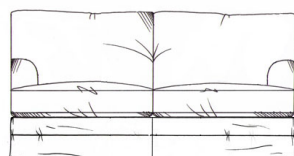

tamarisk

Somerton - Loose Cover

Fibre seat with foam core. Fibre back. Steel serpentine springs. Solid wood feet stained dark oak, optional light oak or ebony. Optional tapered leg.

Chair
width 90cm, height 78cm, depth 105cm

Large sofa
width 210cm, height 78cm, depth 105cm

Love seat
width 130cm, height 78cm, depth 105cm

Grand sofa
width 225cm, height 78cm, depth 105cm

Small sofa
width 160cm, height 78cm, depth 105cm

Super grand sofa
width 250cm, height 78cm, depth 105cm

Medium sofa
width 187cm, height 78cm, depth 105cm

Medium footstool
W: 90cm, H: 35cm, D: 60cm

Large footstool
W: 122cm, H: 35cm, D: 75cm

Maxi footstool
W: 125cm, H: 35cm, D: 105cm

tamarisk

Somerton corner group Loose Cover

Fibre seat with foam core. Fibre back.

Steel serpentine springs. Solid wood feet stained dark oak; optional finish light oak or ebony. Optional tapered leg.

ALL UNITS - HEIGHT 78CM
- DEPTH 105CM

Single corner unit width 105cm