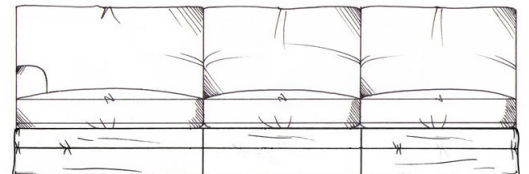

1 arm 230cm unit