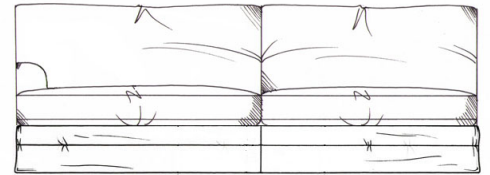

1 arm 210cm unit