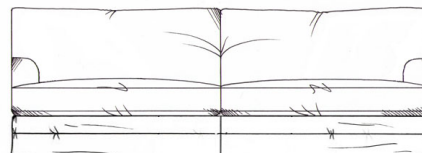

tamarisk

Somerton - Loose Cover

Fibre seat with foam core. Fibre back. Steel serpentine springs. Solid wood feet stained dark oak, optional light oak or ebony. Optional tapered leg.

Chair
width 90cm, height 78cm, depth 105cm

Large sofa
width 210cm, height 78cm, depth 105cm

Love seat
width 130cm, height 78cm, depth 105cm

Grand sofa
width 225cm, height 78cm, depth 105cm

Small sofa
width 160cm, height 78cm, depth 105cm

Super grand sofa
width 250cm, height 78cm, depth 105cm

Medium sofa
width 187cm, height 78cm, depth 105cm

Medium footstool
W: 90cm, H: 35cm, D: 60cm

Large footstool
W: 122cm, H: 35cm, D: 75cm

Maxi footstool
W: 125cm, H: 35cm, D: 105cm

tamarisk

Somerton corner group Loose Cover

Fibre seat with foam core. Fibre back.

Steel serpentine springs. Solid wood feet stained dark oak; optional finish light oak or ebony. Optional tapered leg.

ALL UNITS - HEIGHT 78CM
- DEPTH 105CM

Single corner unit width 105cm