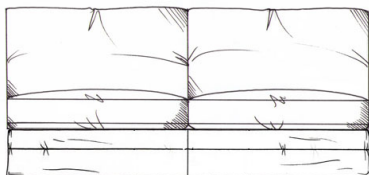

Large sofa
width 210cm, height 78cm, depth 105cm

Love seat
width 130cm, height 78cm, depth 105cm

Grand sofa
width 225cm, height 78cm, depth 105cm

Small sofa
width 160cm, height 78cm, depth 105cm

Super grand sofa
width 250cm, height 78cm, depth 105cm

Medium sofa
width 187cm, height 78cm, depth 105cm

Medium footstool
W: 90cm, H: 35cm, D: 60cm

Large footstool
W: 122cm, H: 35cm, D: 75cm

Maxi footstool
W: 125cm, H: 35cm, D: 105cm

tamarisk

Somerton corner group Loose Cover

Fibre seat with foam core. Fibre back.

Steel serpentine springs. Solid wood feet stained dark oak; optional finish light oak or ebony. Optional tapered leg.

ALL UNITS - HEIGHT 78CM
- DEPTH 105CM

Single corner unit width 105cm

Lounger unit
W: 95cm, H: 78cm, D: 175cm

Armless 155cm unit

Armless 175cm unit

Armless 193cm unit

1 arm 94cm unit

1 arm 170cm unit

1 arm 104cm unit

1 arm 190cm unit