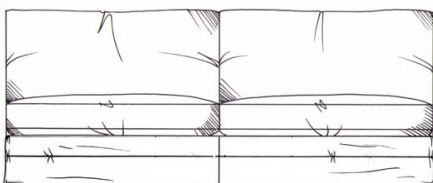

Large sofa
width 210cm, height 78cm, depth 105cm

Love seat
width 130cm, height 78cm, depth 105cm

Grand sofa
width 225cm, height 78cm, depth 105cm

Small sofa
width 160cm, height 78cm, depth 105cm

Super grand sofa
width 250cm, height 78cm, depth 105cm

Medium sofa
width 187cm, height 78cm, depth 105cm

Medium footstool
W: 90cm, H: 35cm, D: 60cm

Large footstool
W: 122cm, H: 35cm, D: 75cm

Maxi footstool
W: 125cm, H: 35cm, D: 105cm

tamarisk

Somerton corner group Loose Cover

Fibre seat with foam core. Fibre back.

Steel serpentine springs. Solid wood feet stained dark oak; optional finish light oak or ebony. Optional tapered leg.

ALL UNITS - HEIGHT 78CM
- DEPTH 105CM

Single corner unit width 105cm

Lounger unit
W: 95cm, H: 78cm, D: 175cm

Armless 155cm unit

Armless 175cm unit

Armless 193cm unit

1 arm 94cm unit

1 arm 170cm unit

1 arm 104cm unit

1 arm 190cm unit