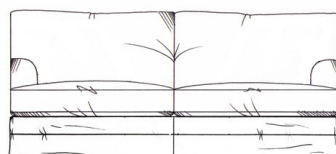

tamarisk

Somerton - Loose Cover

Fibre seat with foam core. Fibre back. Steel serpentine springs. Solid wood feet stained dark oak, optional light oak or ebony. Optional tapered leg.

Chair
width 90cm, height 78cm, depth 105cm

Large sofa
width 210cm, height 78cm, depth 105cm

Love seat
width 130cm, height 78cm, depth 105cm

Grand sofa
width 225cm, height 78cm, depth 105cm

Small sofa
width 160cm, height 78cm, depth 105cm

Super grand sofa
width 250cm, height 78cm, depth 105cm

Medium sofa
width 187cm, height 78cm, depth 105cm

Medium footstool
W: 90cm, H: 35cm, D: 60cm

Large footstool
W: 122cm, H: 35cm, D: 75cm

Maxi footstool
W: 125cm, H: 35cm, D: 105cm

tamarisk

Somerton corner group Loose Cover

Fibre seat with foam core. Fibre back.

Steel serpentine springs. Solid wood feet stained dark oak; optional finish light oak or ebony. Optional tapered leg.

ALL UNITS - HEIGHT 78CM
- DEPTH 105CM

Single corner unit width 105cm