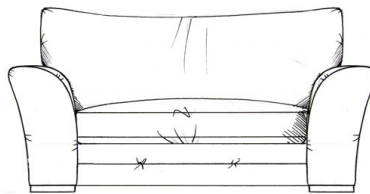

tamarisk

Stanton

Foam seat with fibre wrap. Feather back cushions (fibre optional). Solid wood feet stained dark oak, optional light oak or ebony.

Love seat
width 167cm
height 69cm
depth 102cm

Medium sofa
width 218cm
height 69cm
depth 102cm

Large sofa
width 243cm
height 69cm
depth 102cm

Grand sofa
width 269cm
height 69cm
depth 102cm

Footstools
All stools H: 45cm, D: 75cm

Medium stool width 75cm
Large stool width 88cm
Grand stool width 103cm