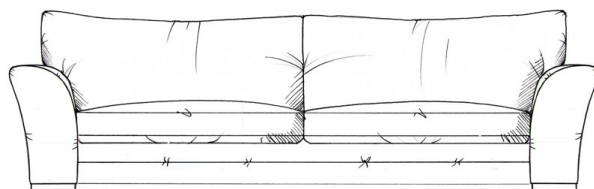

tamarisk

Stanton

Foam seat with fibre wrap. Feather back cushions (fibre optional). Solid wood feet stained dark oak, optional light oak or ebony.

Love seat
width 167cm
height 69cm
depth 102cm

Medium sofa
width 218cm
height 69cm
depth 102cm

Large sofa
width 243cm
height 69cm
depth 102cm

Grand sofa
width 269cm
height 69cm
depth 102cm

Footstools
All stools H: 45cm, D: 75cm

Medium stool width 75cm
Large stool width 88cm
Grand stool width 103cm