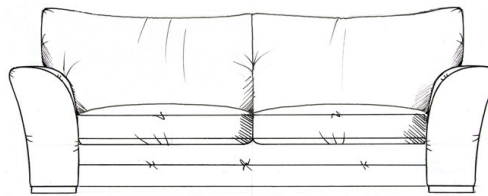

tamarisk

Stanton

Foam seat with fibre wrap. Feather back cushions (fibre optional). Solid wood feet stained dark oak, optional light oak or ebony.

Love seat
width 167cm
height 69cm
depth 102cm

Medium sofa
width 218cm
height 69cm
depth 102cm

Large sofa
width 243cm
height 69cm
depth 102cm

Grand sofa
width 269cm
height 69cm
depth 102cm

Footstools
All stools H: 45cm, D: 75cm

Medium stool width 75cm
Large stool width 88cm
Grand stool width 103cm