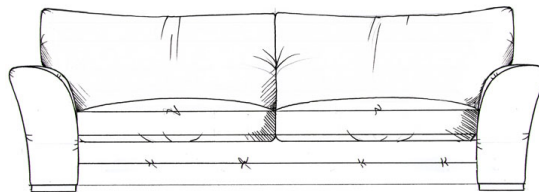

tamarisk

Stanton

Foam seat with fibre wrap. Feather back cushions (fibre optional). Solid wood feet stained dark oak, optional light oak or ebony.

Love seat
width 167cm
height 69cm
depth 102cm

Medium sofa
width 218cm
height 69cm
depth 102cm

Large sofa
width 243cm
height 69cm
depth 102cm

Grand sofa
width 269cm
height 69cm
depth 102cm

Footstools
All stools H: 45cm, D: 75cm

Medium stool width 75cm
Large stool width 88cm
Grand stool width 103cm