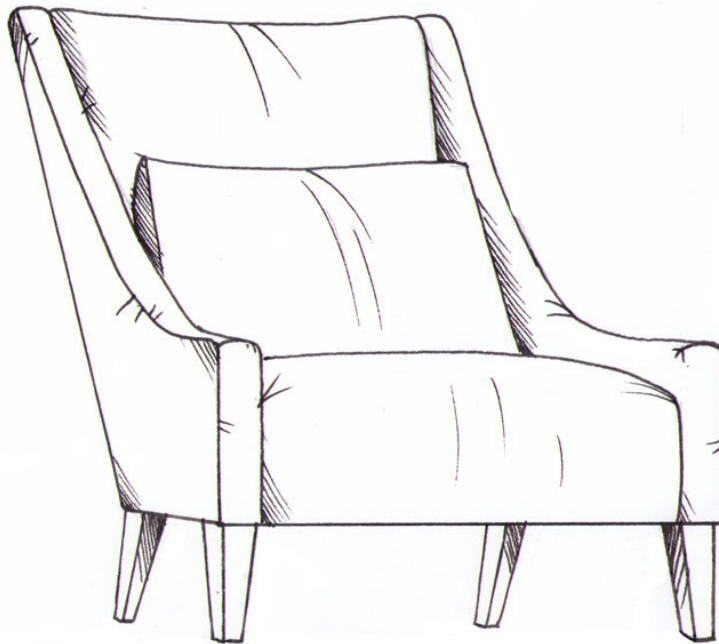

tamarisk

Tibberton

Fixed seat and back.

Solid wood feet stained dark oak, optional colour finishes light oak, ebony.

Chair with bolster cushion
width 74cm
height 92cm
depth 85cm
seat height 40cm