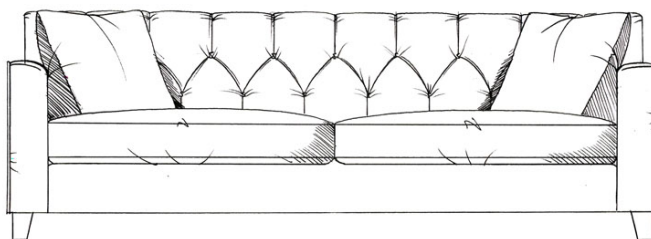

## Wilton

Feather seat with foam core.  
Fixed back. Deep buttoned.  
Feather scatters - for number of  
scatters see price list. Steel  
serpentine springs. Solid wood  
feet stained dark oak, optional  
finish light oak, ebony.

Chair  
width 77cm  
height 78cm  
depth 87cm

Medium sofa  
width 169cm  
height 85cm  
depth 94cm

Large sofa  
width 205cm  
height 85cm  
depth 94cm

Grand sofa  
width 241cm  
height 85cm  
depth 94cm