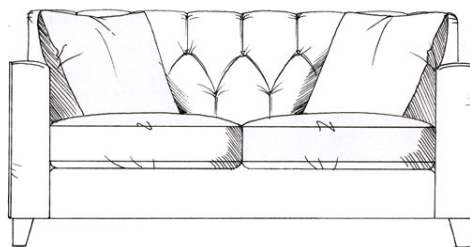

## Wilton

Feather seat with foam core.  
Fixed back. Deep buttoned.  
Feather scatters - for number of  
scatters see price list. Steel  
serpentine springs. Solid wood  
feet stained dark oak, optional  
finish light oak, ebony.

Chair  
width 77cm  
height 78cm  
depth 87cm

Medium sofa  
width 169cm  
height 85cm  
depth 94cm

Large sofa  
width 205cm  
height 85cm  
depth 94cm

Grand sofa  
width 241cm  
height 85cm  
depth 94cm