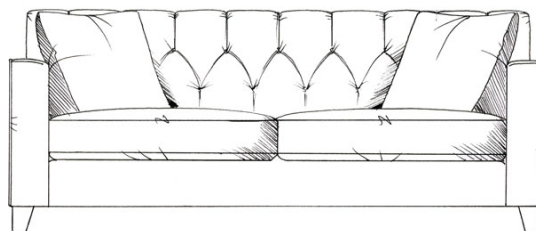

## Wilton

Feather seat with foam core.  
Fixed back. Deep buttoned.  
Feather scatters - for number of  
scatters see price list. Steel  
serpentine springs. Solid wood  
feet stained dark oak, optional  
finish light oak, ebony.

Chair  
width 77cm  
height 78cm  
depth 87cm

Medium sofa  
width 169cm  
height 85cm  
depth 94cm

Large sofa  
width 205cm  
height 85cm  
depth 94cm

Grand sofa  
width 241cm  
height 85cm  
depth 94cm