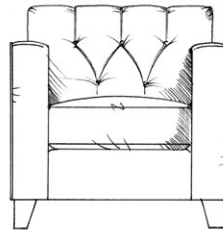

## Wilton

Feather seat with foam core.  
Fixed back. Deep buttoned.  
Feather scatters - for number of  
scatters see price list. Steel  
serpentine springs. Solid wood  
feet stained dark oak, optional  
finish light oak, ebony.

Chair  
width 77cm  
height 78cm  
depth 87cm

Medium sofa  
width 169cm  
height 85cm  
depth 94cm

Large sofa  
width 205cm  
height 85cm  
depth 94cm

Grand sofa  
width 241cm  
height 85cm  
depth 94cm