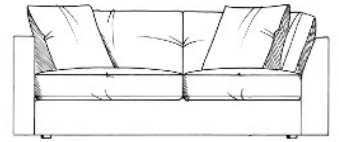

TAMARISK

Caspa corner group

Foam seat with fibre wrap. Fibre back. Steel serpentine springs.

Feet: glides.

Feather scatters - corner units 2x55cm, all other units 1x55cm.

ALL UNITS:

- HEIGHT 64CM

- DEPTH 101CM

- ARM HEIGHT 64CM

- HEIGHT TO BACK CUSHION 80CM

- SEAT HEIGHT 42CM

Single 1 arm unit W: 90cm

Single corner unit W: 101cm

Extra small armless unit W: 76cm

Small 1 arm unit W: 114cm

Medium corner W: 193cm

Medium armless unit W: 153cm

Medium 1 arm unit W: 166cm

Large corner unit W: 229cm

Large armless unit W: 183cm

Large 1 arm unit W: 215cm

Lounger unit - width 89cm,
height 64cm, depth 176cm

Maxi 1 arm unit W: 242cm