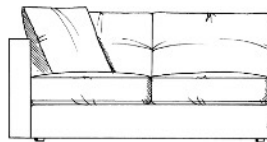

TAMARISK

Caspa corner group

Foam seat with fibre wrap. Fibre back. Steel serpentine springs.

Feet: glides.

Feather scatters - corner units 2x55cm, all other units 1x55cm.

ALL UNITS:

- HEIGHT 64CM

- DEPTH 101CM

- ARM HEIGHT 64CM

- HEIGHT TO BACK CUSHION 80CM

- SEAT HEIGHT 42CM

Single 1 arm unit W: 90cm

Single corner unit W: 101cm

Extra small armless unit W: 76cm

Small 1 arm unit W: 114cm

Medium corner W: 193cm

Medium armless unit W: 153cm

Medium 1 arm unit W: 166cm

Large corner unit W: 229cm

Large armless unit W: 183cm

Large 1 arm unit W: 215cm

Lounger unit - width 89cm,
height 64cm, depth 176cm

Maxi 1 arm unit W: 242cm