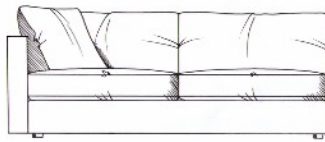

TAMARISK

Caspa corner group

Foam seat with fibre wrap. Fibre back. Steel serpentine springs.

Feet: glides.

Feather scatters - corner units 2x55cm, all other units 1x55cm.

ALL UNITS:

- HEIGHT 64CM

- DEPTH 101CM

- ARM HEIGHT 64CM

- HEIGHT TO BACK CUSHION 80CM

- SEAT HEIGHT 42CM

Single 1 arm unit W: 90cm

Single corner unit W: 101cm

Extra small armless unit W: 76cm

Small 1 arm unit W: 114cm

Medium corner W: 193cm

Medium armless unit W: 153cm

Medium 1 arm unit W: 166cm

Large corner unit W: 229cm

Large armless unit W: 183cm

Large 1 arm unit W: 215cm

Lounger unit - width 89cm,
height 64cm, depth 176cm

Maxi 1 arm unit W: 242cm