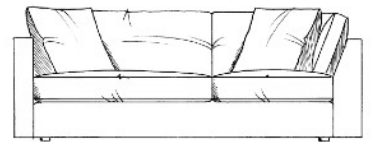

TAMARISK

Caspa corner group

Foam seat with fibre wrap. Fibre back. Steel serpentine springs.

Feet: glides.

Feather scatters - corner units 2x55cm, all other units 1x55cm.

ALL UNITS:

- HEIGHT 64CM

- DEPTH 101CM

- ARM HEIGHT 64CM

- HEIGHT TO BACK CUSHION 80CM

- SEAT HEIGHT 42CM

Single 1 arm unit W: 90cm

Single corner unit W: 101cm

Extra small armless unit W: 76cm

Small 1 arm unit W: 114cm

Medium corner W: 193cm

Medium armless unit W: 153cm

Medium 1 arm unit W: 166cm

Large corner unit W: 229cm

Large armless unit W: 183cm

Large 1 arm unit W: 215cm

Lounger unit - width 89cm,
height 64cm, depth 176cm

Maxi 1 arm unit W: 242cm