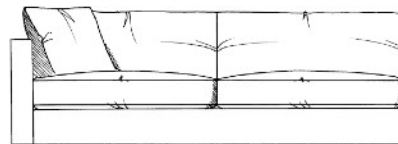

TAMARISK

Caspa corner group

Foam seat with fibre wrap. Fibre back. Steel serpentine springs.

Feet: glides.

Feather scatters - corner units 2x55cm, all other units 1x55cm.

ALL UNITS:

- HEIGHT 64CM

- DEPTH 101CM

- ARM HEIGHT 64CM

- HEIGHT TO BACK CUSHION 80CM

- SEAT HEIGHT 42CM

Single 1 arm unit W: 90cm

Single corner unit W: 101cm

Extra small armless unit W: 76cm

Small 1 arm unit W: 114cm

Medium corner W: 193cm

Medium armless unit W: 153cm

Medium 1 arm unit W: 166cm

Large corner unit W: 229cm

Large armless unit W: 183cm

Large 1 arm unit W: 215cm

Lounger unit - width 89cm,
height 64cm, depth 176cm

Maxi 1 arm unit W: 242cm