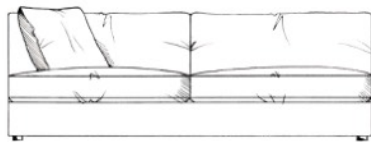

TAMARISK

Caspa corner group

Foam seat with fibre wrap. Fibre back. Steel serpentine springs.

Feet: glides.

Feather scatters - corner units 2x55cm, all other units 1x55cm.

ALL UNITS:

- HEIGHT 64CM

- DEPTH 101CM

- ARM HEIGHT 64CM

- HEIGHT TO BACK CUSHION 80CM

- SEAT HEIGHT 42CM

Single 1 arm unit W: 90cm

Single corner unit W: 101cm

Extra small armless unit W: 76cm

Small 1 arm unit W: 114cm

Medium corner W: 193cm

Medium armless unit W: 153cm

Medium 1 arm unit W: 166cm

Large corner unit W: 229cm

Large armless unit W: 183cm

Large 1 arm unit W: 215cm

Lounger unit - width 89cm,
height 64cm, depth 176cm

Maxi 1 arm unit W: 242cm