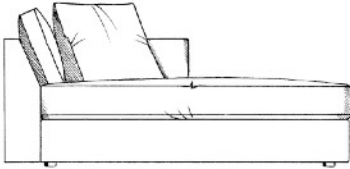

tamarisk

Caspa Corner Group

Foam seat with fibre wrap. Fibre backs.
Feather scatters - for number of scatters
see price list. Steel serpentine springs.
Feet: glides.

Single 1 arm unit
width 90cm, height 64cm, depth 101cm

Lounger
width 89cm, height 64cm, depth 176cm

Small 1 arm unit
width 114cm, height 64cm, depth 101cm

Medium corner unit
width 193cm, height 64cm, depth 101cm

Medium 1 arm unit
width 166cm, height 64cm, depth 101cm

Large corner unit
width 229cm, height 64cm, depth 101cm

Large 1 arm unit
width 215cm, height 64cm, depth 101cm

Maxi corner unit
width 269cm, height 64cm, depth 101cm

Maxi 1 arm unit
width 242cm, height 64cm, depth 101cm