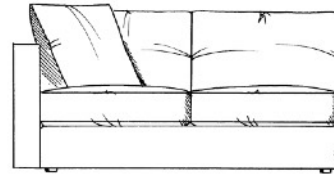

tamarisk

Caspa Corner Group

Foam seat with fibre wrap. Fibre backs.
Feather scatters - for number of scatters
see price list. Steel serpentine springs.
Feet: glides.

Single 1 arm unit
width 90cm, height 64cm, depth 101cm

Lounger
width 89cm, height 64cm, depth 176cm

Small 1 arm unit
width 114cm, height 64cm, depth 101cm

Medium corner unit
width 193cm, height 64cm, depth 101cm

Medium 1 arm unit
width 166cm, height 64cm, depth 101cm

Large corner unit
width 229cm, height 64cm, depth 101cm

Large 1 arm unit
width 215cm, height 64cm, depth 101cm

Maxi corner unit
width 269cm, height 64cm, depth 101cm

Maxi 1 arm unit
width 242cm, height 64cm, depth 101cm