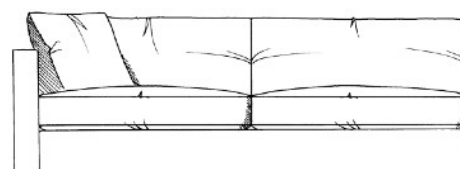

tamarisk

Caspa Corner Group

Foam seat with fibre wrap. Fibre backs.
Feather scatters - for number of scatters
see price list. Steel serpentine springs.
Feet: glides.

Single 1 arm unit
width 90cm, height 64cm, depth 101cm

Lounger
width 89cm, height 64cm, depth 176cm

Small 1 arm unit
width 114cm, height 64cm, depth 101cm

Medium corner unit
width 193cm, height 64cm, depth 101cm

Medium 1 arm unit
width 166cm, height 64cm, depth 101cm

Large corner unit
width 229cm, height 64cm, depth 101cm

Large 1 arm unit
width 215cm, height 64cm, depth 101cm

Maxi corner unit
width 269cm, height 64cm, depth 101cm

Maxi 1 arm unit
width 242cm, height 64cm, depth 101cm