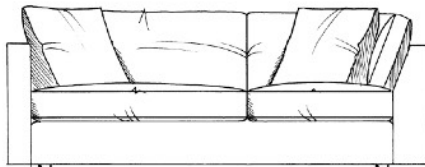

tamarisk

Caspa Corner Group

Foam seat with fibre wrap. Fibre backs.
Feather scatters - for number of scatters
see price list. Steel serpentine springs.
Feet: glides.

Single 1 arm unit
width 90cm, height 64cm, depth 101cm

Lounger
width 89cm, height 64cm, depth 176cm

Small 1 arm unit
width 114cm, height 64cm, depth 101cm

Medium corner unit
width 193cm, height 64cm, depth 101cm

Medium 1 arm unit
width 166cm, height 64cm, depth 101cm

Large corner unit
width 229cm, height 64cm, depth 101cm

Large 1 arm unit
width 215cm, height 64cm, depth 101cm

Maxi corner unit
width 269cm, height 64cm, depth 101cm

Maxi 1 arm unit
width 242cm, height 64cm, depth 101cm