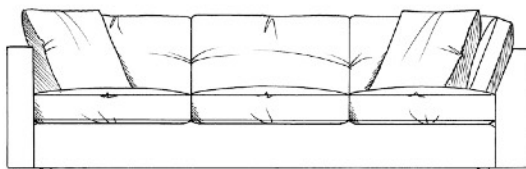

tamarisk

Caspa Corner Group

Foam seat with fibre wrap. Fibre backs.
Feather scatters - for number of scatters
see price list. Steel serpentine springs.
Feet: glides.

Single 1 arm unit
width 90cm, height 64cm, depth 101cm

Lounger
width 89cm, height 64cm, depth 176cm

Small 1 arm unit
width 114cm, height 64cm, depth 101cm

Medium corner unit
width 193cm, height 64cm, depth 101cm

Medium 1 arm unit
width 166cm, height 64cm, depth 101cm

Large corner unit
width 229cm, height 64cm, depth 101cm

Large 1 arm unit
width 215cm, height 64cm, depth 101cm

Maxi corner unit
width 269cm, height 64cm, depth 101cm

Maxi 1 arm unit
width 242cm, height 64cm, depth 101cm