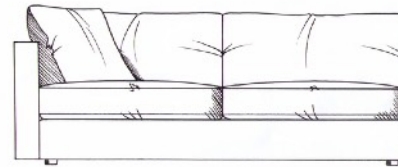

tamarisk

Caspa Corner Group

Foam seat with fibre wrap. Fibre backs.
Feather scatters - for number of scatters
see price list. Steel serpentine springs.
Feet: glides.

Single 1 arm unit
width 90cm, height 64cm, depth 101cm

Lounger
width 89cm, height 64cm, depth 176cm

Small 1 arm unit
width 114cm, height 64cm, depth 101cm

Medium corner unit
width 193cm, height 64cm, depth 101cm

Medium 1 arm unit
width 166cm, height 64cm, depth 101cm

Large corner unit
width 229cm, height 64cm, depth 101cm

Large 1 arm unit
width 215cm, height 64cm, depth 101cm

Maxi corner unit
width 269cm, height 64cm, depth 101cm

Maxi 1 arm unit
width 242cm, height 64cm, depth 101cm