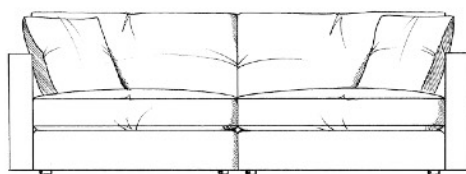

tamarisk

Caspa

Foam seat with fibre wrap. Fibre back. Feather scatters - for number of scatters see price list. Steel serpentine springs. Feet: glides.

Chair
width 113cm
height 64cm
depth 101cm

Love seat
width 128cm
height 64cm
depth 101cm

Medium sofa
width 204cm
height 64cm
depth 101cm

Large sofa
width 229cm
height 64cm
depth 101cm

Grand sofa
width 254cm
height 64cm
depth 101cm