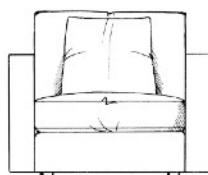

tamarisk

Caspa

Foam seat with fibre wrap. Fibre back. Feather scatters - for number of scatters see price list. Steel serpentine springs. Feet: glides.

Chair
width 113cm
height 64cm
depth 101cm

Love seat
width 128cm
height 64cm
depth 101cm

Medium sofa
width 204cm
height 64cm
depth 101cm

Large sofa
width 229cm
height 64cm
depth 101cm

Grand sofa
width 254cm
height 64cm
depth 101cm