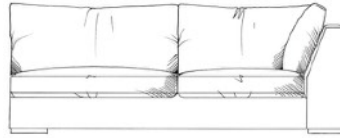

TAMARISK

Chilson corner group

Foam seat with fibre wrap. Feather back cushions (fibre optional). Solid wood feet available in dark oak, medium oak, light oak, ebony, walnut, smoked grey, wenge or graphite. All units with arm can be ordered left or right hand facing. Bolt-on arms for ease of delivery (NOT lounger).

ALL UNITS HEIGHT 68CM
 DEPTH 105CM
 ARM HEIGHT 57CM
 SEAT HEIGHT 42CM
 HEIGHT TO BACK CUSHION 82CM

Grand corner unit with arm
 W: 235cm

Medium armless unit
 W: 155cm

Grand corner unit no arm
 W: 208cm

Medium unit 1 arm
 W: 182cm

Single corner unit W: 105cm

Super grand corner unit with arm
 W: 286cm

Large armless unit
 W: 180cm

Medium corner unit with arm
 W: 210cm

Super grand corner unit no arm
 W: 259cm

Large unit 1 arm
 W: 208cm

Med corner unit no arm
 W: 183cm

Small armless unit W: 90cm

Grand armless unit
 W: 205cm

Large corner unit with arm
 W: 222cm

Small unit 1 arm W: 115cm

Grand unit 1 arm
 W: 233cm

Large corner unit no arm
 W: 195cm