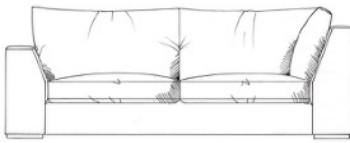

TAMARISK

Chilson corner group

Foam seat with fibre wrap. Feather back cushions (fibre optional). Solid wood feet available in dark oak, medium oak, light oak, ebony, walnut, smoked grey, wenge or graphite. All units with arm can be ordered left or right hand facing. Bolt-on arms for ease of delivery (NOT lounger).

ALL UNITS HEIGHT 68CM
 DEPTH 105CM
 ARM HEIGHT 57CM
 SEAT HEIGHT 42CM
 HEIGHT TO BACK CUSHION 82CM

Grand corner unit with arm
 W: 235cm

Medium armless unit
 W: 155cm

Grand corner unit no arm
 W: 208cm

Medium unit 1 arm
 W: 182cm

Single corner unit W: 105cm

Super grand corner unit with arm
 W: 286cm

Large armless unit
 W: 180cm

Medium corner unit with arm
 W: 210cm

Super grand corner unit no arm
 W: 259cm

Large unit 1 arm
 W: 208cm

Med corner unit no arm
 W: 183cm

Small armless unit W: 90cm

Grand armless unit
 W: 205cm

Large corner unit with arm
 W: 222cm

Small unit 1 arm W: 115cm

Grand unit 1 arm
 W: 233cm

Large corner unit no arm
 W: 195cm