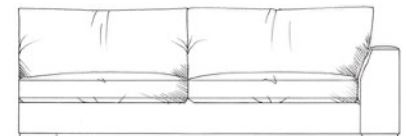

ALL UNITS HEIGHT 68CM
 DEPTH 105CM
 ARM HEIGHT 57CM
 SEAT HEIGHT 42CM
 HEIGHT TO BACK CUSHION 82CM

Grand corner unit with arm
 W: 235cm

Medium armless unit
 W: 155cm

Grand corner unit no arm
 W: 208cm

Medium unit 1 arm
 W: 182cm

Med corner unit no arm
 W: 183cm

Small armless unit W: 90cm

Grand armless unit
 W: 205cm

Large corner unit with arm
 W: 222cm

Small unit 1 arm W: 115cm

Grand unit 1 arm
 W: 233cm

Large corner unit no arm
 W: 195cm