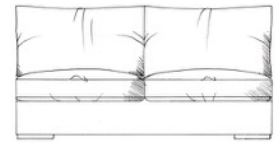

TAMARISK

Chilson corner group

Foam seat with fibre wrap. Feather back cushions (fibre optional). Solid wood feet available in dark oak, medium oak, light oak, ebony, walnut, smoked grey, wenge or graphite. All units with arm can be ordered left or right hand facing. Bolt-on arms for ease of delivery (NOT lounger).

ALL UNITS HEIGHT 68CM
 DEPTH 105CM
 ARM HEIGHT 57CM
 SEAT HEIGHT 42CM
 HEIGHT TO BACK CUSHION 82CM

Grand corner unit with arm
 W: 235cm

Medium armless unit
 W: 155cm

Grand corner unit no arm
 W: 208cm

Medium unit 1 arm
 W: 182cm

Single corner unit W: 105cm

Super grand corner unit with arm
 W: 286cm

Large armless unit
 W: 180cm

Medium corner unit with arm
 W: 210cm

Super grand corner unit no arm
 W: 259cm

Large unit 1 arm
 W: 208cm

Med corner unit no arm
 W: 183cm

Small armless unit W: 90cm

Grand armless unit
 W: 205cm

Large corner unit with arm
 W: 222cm

Small unit 1 arm W: 115cm

Grand unit 1 arm
 W: 233cm

Large corner unit no arm
 W: 195cm