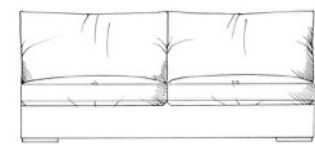

TAMARISK

Chilson corner group

Foam seat with fibre wrap. Feather back cushions (fibre optional). Solid wood feet available in dark oak, medium oak, light oak, ebony, walnut, smoked grey, wenge or graphite. All units with arm can be ordered left or right hand facing. Bolt-on arms for ease of delivery (NOT lounger).

ALL UNITS HEIGHT 68CM
 DEPTH 105CM
 ARM HEIGHT 57CM
 SEAT HEIGHT 42CM
 HEIGHT TO BACK CUSHION 82CM

Grand corner unit with arm
 W: 235cm

Medium armless unit
 W: 155cm

Grand corner unit no arm
 W: 208cm

Medium unit 1 arm
 W: 182cm

Single corner unit W: 105cm

Super grand corner unit with arm
 W: 286cm

Large armless unit
 W: 180cm

Medium corner unit with arm
 W: 210cm

Super grand corner unit no arm
 W: 259cm

Large unit 1 arm
 W: 208cm

Med corner unit no arm
 W: 183cm

Small armless unit W: 90cm

Grand armless unit
 W: 205cm

Large corner unit with arm
 W: 222cm

Small unit 1 arm W: 115cm

Grand unit 1 arm
 W: 233cm

Large corner unit no arm
 W: 195cm