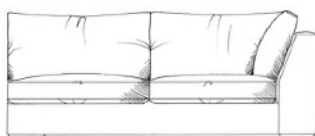

TAMARISK

Chilson corner group

Foam seat with fibre wrap. Feather back cushions (fibre optional). Solid wood feet available in dark oak, medium oak, light oak, ebony, walnut, smoked grey, wenge or graphite. All units with arm can be ordered left or right hand facing. Bolt-on arms for ease of delivery (NOT lounger).

ALL UNITS HEIGHT 68CM
 DEPTH 105CM
 ARM HEIGHT 57CM
 SEAT HEIGHT 42CM
 HEIGHT TO BACK CUSHION 82CM

Grand corner unit with arm
 W: 235cm

Medium armless unit
 W: 155cm

Grand corner unit no arm
 W: 208cm

Medium unit 1 arm
 W: 182cm

Med corner unit no arm
 W: 183cm

Small armless unit W: 90cm

Grand armless unit
 W: 205cm

Large corner unit with arm
 W: 222cm

Small unit 1 arm W: 115cm

Grand unit 1 arm
 W: 233cm

Large corner unit no arm
 W: 195cm