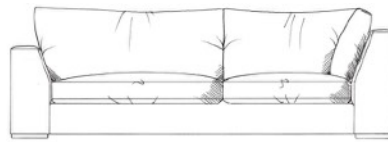

TAMARISK

Chilson corner group

Foam seat with fibre wrap. Feather back cushions (fibre optional). Solid wood feet available in dark oak, medium oak, light oak, ebony, walnut, smoked grey, wenge or graphite. All units with arm can be ordered left or right hand facing. Bolt-on arms for ease of delivery (NOT lounger).

ALL UNITS HEIGHT 68CM
 DEPTH 105CM
 ARM HEIGHT 57CM
 SEAT HEIGHT 42CM
 HEIGHT TO BACK CUSHION 82CM

Grand corner unit with arm
 W: 235cm

Medium armless unit
 W: 155cm

Grand corner unit no arm
 W: 208cm

Medium unit 1 arm
 W: 182cm

Single corner unit W: 105cm

Super grand corner unit with arm
 W: 286cm

Large armless unit
 W: 180cm

Medium corner unit with arm
 W: 210cm

Super grand corner unit no arm
 W: 259cm

Large unit 1 arm
 W: 208cm

Med corner unit no arm
 W: 183cm

Small armless unit W: 90cm

Grand armless unit
 W: 205cm

Large corner unit with arm
 W: 222cm

Small unit 1 arm W: 115cm

Grand unit 1 arm
 W: 233cm

Large corner unit no arm
 W: 195cm