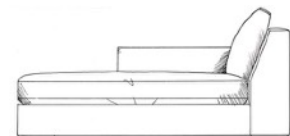

ALL UNITS HEIGHT 68CM
 DEPTH 105CM
 ARM HEIGHT 57CM
 SEAT HEIGHT 42CM
 HEIGHT TO BACK CUSHION 82CM

Grand corner unit with arm
 W: 235cm

Medium armless unit
 W: 155cm

Grand corner unit no arm
 W: 208cm

Medium unit 1 arm
 W: 182cm

Single corner unit W: 105cm

Super grand corner unit with arm
 W: 286cm

Large armless unit
 W: 180cm

Medium corner unit with arm
 W: 210cm

Super grand corner unit no arm
 W: 259cm

Large unit 1 arm
 W: 208cm

Med corner unit no arm
 W: 183cm

Small armless unit W: 90cm

Grand armless unit
 W: 205cm

Large corner unit with arm
 W: 222cm

Small unit 1 arm W: 115cm

Grand unit 1 arm
 W: 233cm

Large corner unit no arm
 W: 195cm

Footstools D: 75cm, H: 41cm
 Medium stool W: 75cm
 Large stool W: 88cm
 Grand stool W: 102cm

Large lounger
 W: 124cm, H: 68cm, D: 165cm