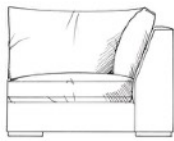

TAMARISK

Chilson corner group

Foam seat with fibre wrap. Feather back cushions (fibre optional). Solid wood feet available in dark oak, medium oak, light oak, ebony, walnut, smoked grey, wenge or graphite. All units with arm can be ordered left or right hand facing. Bolt-on arms for ease of delivery (NOT lounger).

ALL UNITS HEIGHT 68CM
 DEPTH 105CM
 ARM HEIGHT 57CM
 SEAT HEIGHT 42CM
 HEIGHT TO BACK CUSHION 82CM

Grand corner unit with arm
 W: 235cm

Medium armless unit
 W: 155cm

Grand corner unit no arm
 W: 208cm

Medium unit 1 arm
 W: 182cm

Single corner unit W: 105cm

Super grand corner unit with arm
 W: 286cm

Large armless unit
 W: 180cm

Medium corner unit with arm
 W: 210cm

Super grand corner unit no arm
 W: 259cm

Large unit 1 arm
 W: 208cm