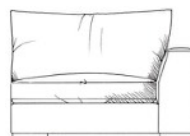

ALL UNITS HEIGHT 68CM
 DEPTH 105CM
 ARM HEIGHT 57CM
 SEAT HEIGHT 42CM
 HEIGHT TO BACK CUSHION 82CM

Grand corner unit with arm
 W: 235cm

Medium armless unit
 W: 155cm

Grand corner unit no arm
 W: 208cm

Medium unit 1 arm
 W: 182cm

Med corner unit no arm
 W: 183cm

Small armless unit W: 90cm

Grand armless unit
 W: 205cm

Large corner unit with arm
 W: 222cm

Small unit 1 arm W: 115cm

Grand unit 1 arm
 W: 233cm

Large corner unit no arm
 W: 195cm