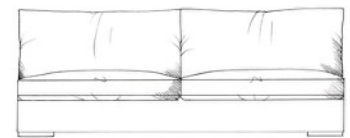

ALL UNITS HEIGHT 68CM
 DEPTH 105CM
 ARM HEIGHT 57CM
 SEAT HEIGHT 42CM
 HEIGHT TO BACK CUSHION 82CM

Grand corner unit with arm
 W: 235cm

Medium armless unit
 W: 155cm

Grand corner unit no arm
 W: 208cm

Medium unit 1 arm
 W: 182cm

Single corner unit W: 105cm

Super grand corner unit with arm
 W: 286cm

Large armless unit
 W: 180cm

Medium corner unit with arm
 W: 210cm

Super grand corner unit no arm
 W: 259cm

Large unit 1 arm
 W: 208cm

Med corner unit no arm
 W: 183cm

Small armless unit W: 90cm

Grand armless unit
 W: 205cm

Large corner unit with arm
 W: 222cm

Small unit 1 arm W: 115cm

Grand unit 1 arm
 W: 233cm

Large corner unit no arm
 W: 195cm