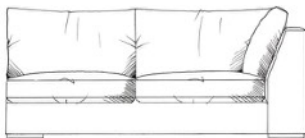

ALL UNITS HEIGHT 68CM
 DEPTH 105CM
 ARM HEIGHT 57CM
 SEAT HEIGHT 42CM
 HEIGHT TO BACK CUSHION 82CM

Grand corner unit with arm
 W: 235cm

Medium armless unit
 W: 155cm

Grand corner unit no arm
 W: 208cm

Medium unit 1 arm
 W: 182cm

Single corner unit W: 105cm

Super grand corner unit with arm
 W: 286cm

Large armless unit
 W: 180cm

Medium corner unit with arm
 W: 210cm

Super grand corner unit no arm
 W: 259cm

Large unit 1 arm
 W: 208cm

Med corner unit no arm
 W: 183cm

Small armless unit W: 90cm

Grand armless unit
 W: 205cm

Large corner unit with arm
 W: 222cm

Small unit 1 arm W: 115cm

Grand unit 1 arm
 W: 233cm

Large corner unit no arm
 W: 195cm