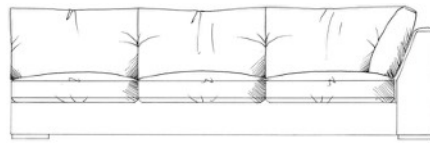

ALL UNITS HEIGHT 68CM
 DEPTH 105CM
 ARM HEIGHT 57CM
 SEAT HEIGHT 42CM
 HEIGHT TO BACK CUSHION 82CM

Grand corner unit with arm
 W: 235cm

Medium armless unit
 W: 155cm

Grand corner unit no arm
 W: 208cm

Medium unit 1 arm
 W: 182cm

Single corner unit W: 105cm

Super grand corner unit with arm
 W: 286cm

Large armless unit
 W: 180cm

Medium corner unit with arm
 W: 210cm

Super grand corner unit no arm
 W: 259cm

Large unit 1 arm
 W: 208cm

Med corner unit no arm
 W: 183cm

Small armless unit W: 90cm

Grand armless unit
 W: 205cm

Large corner unit with arm
 W: 222cm

Small unit 1 arm W: 115cm

Grand unit 1 arm
 W: 233cm

Large corner unit no arm
 W: 195cm