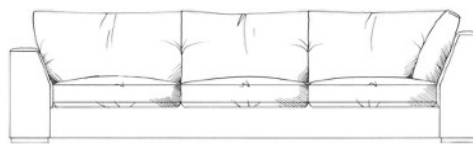

TAMARISK

Chilson corner group

Foam seat with fibre wrap. Feather back cushions (fibre optional). Solid wood feet available in dark oak, medium oak, light oak, ebony, walnut, smoked grey, wenge or graphite. All units with arm can be ordered left or right hand facing. Bolt-on arms for ease of delivery (NOT lounger).

ALL UNITS HEIGHT 68CM
 DEPTH 105CM
 ARM HEIGHT 57CM
 SEAT HEIGHT 42CM
 HEIGHT TO BACK CUSHION 82CM

Grand corner unit with arm
 W: 235cm

Medium armless unit
 W: 155cm

Grand corner unit no arm
 W: 208cm

Medium unit 1 arm
 W: 182cm

Single corner unit W: 105cm

Super grand corner unit with arm
 W: 286cm

Large armless unit
 W: 180cm

Medium corner unit with arm
 W: 210cm

Super grand corner unit no arm
 W: 259cm

Large unit 1 arm
 W: 208cm

Med corner unit no arm
 W: 183cm

Small armless unit W: 90cm

Grand armless unit
 W: 205cm

Large corner unit with arm
 W: 222cm

Small unit 1 arm W: 115cm

Grand unit 1 arm
 W: 233cm

Large corner unit no arm
 W: 195cm