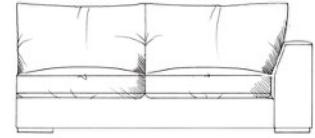

TAMARISK

Chilson corner group

Foam seat with fibre wrap. Feather back cushions (fibre optional). Solid wood feet available in dark oak, medium oak, light oak, ebony, walnut, smoked grey, wenge or graphite. All units with arm can be ordered left or right hand facing. Bolt-on arms for ease of delivery (NOT lounger).

ALL UNITS HEIGHT 68CM
 DEPTH 105CM
 ARM HEIGHT 57CM
 SEAT HEIGHT 42CM
 HEIGHT TO BACK CUSHION 82CM

Grand corner unit with arm
 W: 235cm

Medium armless unit
 W: 155cm

Grand corner unit no arm
 W: 208cm

Medium unit 1 arm
 W: 182cm

Single corner unit W: 105cm

Super grand corner unit with arm
 W: 286cm

Large armless unit
 W: 180cm

Medium corner unit with arm
 W: 210cm

Super grand corner unit no arm
 W: 259cm

Large unit 1 arm
 W: 208cm

Med corner unit no arm
 W: 183cm

Small armless unit W: 90cm

Grand armless unit
 W: 205cm

Large corner unit with arm
 W: 222cm

Small unit 1 arm W: 115cm

Grand unit 1 arm
 W: 233cm

Large corner unit no arm
 W: 195cm