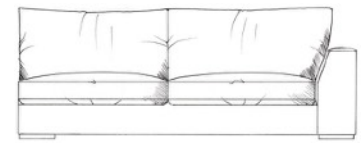

ALL UNITS HEIGHT 68CM
 DEPTH 105CM
 ARM HEIGHT 57CM
 SEAT HEIGHT 42CM
 HEIGHT TO BACK CUSHION 82CM

Grand corner unit with arm
 W: 235cm

Medium armless unit
 W: 155cm

Grand corner unit no arm
 W: 208cm

Medium unit 1 arm
 W: 182cm

Single corner unit W: 105cm

Super grand corner unit with arm
 W: 286cm

Large armless unit
 W: 180cm

Medium corner unit with arm
 W: 210cm

Super grand corner unit no arm
 W: 259cm

Large unit 1 arm
 W: 208cm

Med corner unit no arm
 W: 183cm

Small armless unit W: 90cm

Grand armless unit
 W: 205cm

Large corner unit with arm
 W: 222cm

Small unit 1 arm W: 115cm

Grand unit 1 arm
 W: 233cm

Large corner unit no arm
 W: 195cm