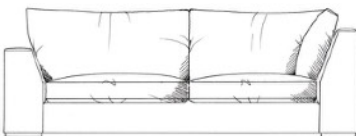

ALL UNITS HEIGHT 68CM
 DEPTH 105CM
 ARM HEIGHT 57CM
 SEAT HEIGHT 42CM
 HEIGHT TO BACK CUSHION 82CM

Grand corner unit with arm
 W: 235cm

Medium armless unit
 W: 155cm

Grand corner unit no arm
 W: 208cm

Medium unit 1 arm
 W: 182cm

Single corner unit W: 105cm

Super grand corner unit with arm
 W: 286cm

Large armless unit
 W: 180cm

Medium corner unit with arm
 W: 210cm

Super grand corner unit no arm
 W: 259cm

Large unit 1 arm
 W: 208cm

Med corner unit no arm
 W: 183cm

Small armless unit W: 90cm

Grand armless unit
 W: 205cm

Large corner unit with arm
 W: 222cm

Small unit 1 arm W: 115cm

Grand unit 1 arm
 W: 233cm

Large corner unit no arm
 W: 195cm