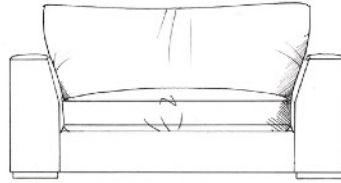

TAMARISK

Chilson

Foam seat with fibre wrap. Feather back cushions (fibre optional). Solid wood feet available in dark oak, medium oak, light oak, ebony, walnut, smoked grey, wenge or graphite. Bolt-on arms for ease of delivery (NOT love seat).

ARM HEIGHT 57CM

SEAT HEIGHT 42CM

HEIGHT TO BACK CUSHION 82CM

Love seat
width 155cm
height 68cm
depth 105cm

Medium sofa
width 205cm
height 68cm
depth 105cm

Large sofa
width 230cm
height 68cm
depth 105cm

Grand sofa
width 256cm
height 68cm
depth 105cm

Extra grand sofa
width 310cm
height 68cm
depth 105cm

Footstools

All stools D:75cm, H:41cm

Medium stool W: 75cm

Large stool W: 88cm

Grand stool W: 102cm