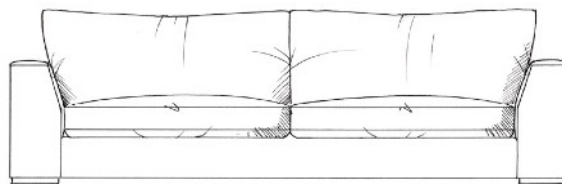

ARM HEIGHT 57CM

SEAT HEIGHT 42CM

HEIGHT TO BACK CUSHION 82CM

Love seat
width 155cm
height 68cm
depth 105cm

Medium sofa
width 205cm
height 68cm
depth 105cm

Large sofa
width 230cm
height 68cm
depth 105cm

Grand sofa
width 256cm
height 68cm
depth 105cm

Extra grand sofa
width 310cm
height 68cm
depth 105cm

Footstools

All stools D:75cm, H:41cm

Medium stool W: 75cm

Large stool W: 88cm

Grand stool W: 102cm