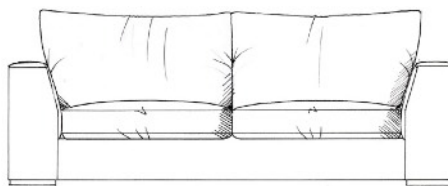

TAMARISK

Chilson

Foam seat with fibre wrap. Feather back cushions (fibre optional). Solid wood feet available in dark oak, medium oak, light oak, ebony, walnut, smoked grey, wenge or graphite. Bolt-on arms for ease of delivery (NOT love seat).

ARM HEIGHT 57CM

SEAT HEIGHT 42CM

HEIGHT TO BACK CUSHION 82CM

Love seat
width 155cm
height 68cm
depth 105cm

Medium sofa
width 205cm
height 68cm
depth 105cm

Large sofa
width 230cm
height 68cm
depth 105cm

Grand sofa
width 256cm
height 68cm
depth 105cm

Extra grand sofa
width 310cm
height 68cm
depth 105cm

Footstools

All stools D:75cm, H:41cm

Medium stool W: 75cm

Large stool W: 88cm

Grand stool W: 102cm