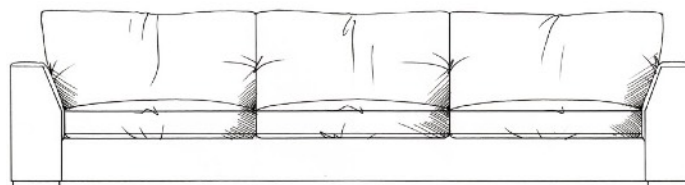

ARM HEIGHT 57CM

SEAT HEIGHT 42CM

HEIGHT TO BACK CUSHION 82CM

Love seat
width 155cm
height 68cm
depth 105cm

Medium sofa
width 205cm
height 68cm
depth 105cm

Large sofa
width 230cm
height 68cm
depth 105cm

Grand sofa
width 256cm
height 68cm
depth 105cm

Extra grand sofa
width 310cm
height 68cm
depth 105cm

Footstools

All stools D:75cm, H:41cm

Medium stool W: 75cm

Large stool W: 88cm

Grand stool W: 102cm