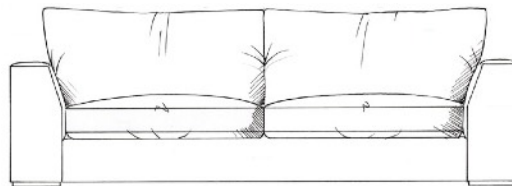

ARM HEIGHT 57CM

SEAT HEIGHT 42CM

HEIGHT TO BACK CUSHION 82CM

Love seat
width 155cm
height 68cm
depth 105cm

Medium sofa
width 205cm
height 68cm
depth 105cm

Large sofa
width 230cm
height 68cm
depth 105cm

Grand sofa
width 256cm
height 68cm
depth 105cm

Extra grand sofa
width 310cm
height 68cm
depth 105cm

Footstools

All stools D:75cm, H:41cm

Medium stool W: 75cm

Large stool W: 88cm

Grand stool W: 102cm