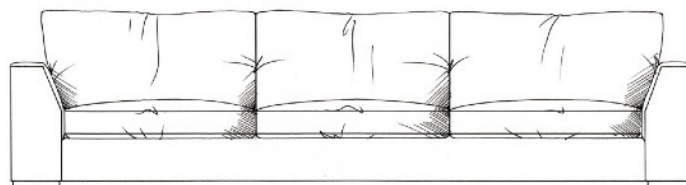

Love seat
width 155cm
height 68cm
depth 105cm

Medium sofa
width 205cm
height 68cm
depth 105cm

Large sofa
width 230cm
height 68cm
depth 105cm

Grand sofa
width 256cm
height 68cm
depth 105cm

Extra grand sofa
width 310cm
height 68cm
depth 105cm

Footstools
All stools D:75cm, H:45cm
Medium stool W: 75cm
Large stool W: 88cm
Grand stool W: 103cm