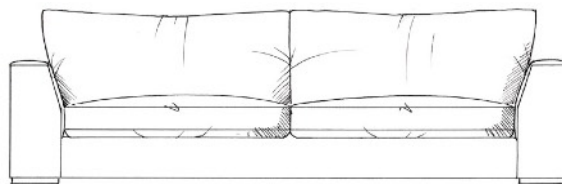

tamarisk

Chilson

Foam seat with fibre wrap. Feather back cushions (fibre optional). Solid wood feet available in dark oak, light oak, ebony, walnut, smoked grey, wenge or graphite. Bolt-on arms for ease of delivery (NOT love seat).

Love seat
width 155cm
height 68cm
depth 105cm

Medium sofa
width 205cm
height 68cm
depth 105cm

Large sofa
width 230cm
height 68cm
depth 105cm

Grand sofa
width 256cm
height 68cm
depth 105cm

Extra grand sofa
width 310cm
height 68cm
depth 105cm

Footstools
All stools D:75cm, H:45cm
Medium stool W: 75cm
Large stool W: 88cm
Grand stool W: 103cm