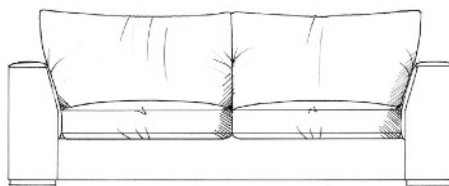

tamarisk

Chilson

Foam seat with fibre wrap. Feather back cushions (fibre optional). Solid wood feet available in dark oak, light oak, ebony, walnut, smoked grey, wenge or graphite. Bolt-on arms for ease of delivery (NOT love seat).

Love seat
width 155cm
height 68cm
depth 105cm

Medium sofa
width 205cm
height 68cm
depth 105cm

Large sofa
width 230cm
height 68cm
depth 105cm

Grand sofa
width 256cm
height 68cm
depth 105cm

Extra grand sofa
width 310cm
height 68cm
depth 105cm

Footstools
All stools D:75cm, H:45cm
Medium stool W: 75cm
Large stool W: 88cm
Grand stool W: 103cm