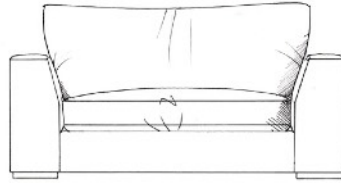

tamarisk

Chilson

Foam seat with fibre wrap. Feather back cushions (fibre optional). Solid wood feet available in dark oak, light oak, ebony, walnut, smoked grey, wenge or graphite. Bolt-on arms for ease of delivery (NOT love seat).

Love seat
width 155cm
height 68cm
depth 105cm

Medium sofa
width 205cm
height 68cm
depth 105cm

Large sofa
width 230cm
height 68cm
depth 105cm

Grand sofa
width 256cm
height 68cm
depth 105cm

Extra grand sofa
width 310cm
height 68cm
depth 105cm