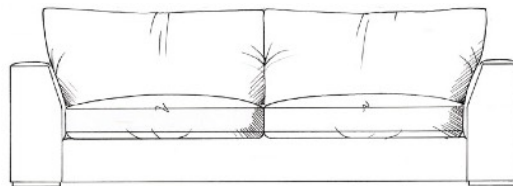

tamarisk

Chilson

Foam seat with fibre wrap. Feather back cushions (fibre optional). Solid wood feet available in dark oak, light oak, ebony, walnut, smoked grey, wenge or graphite. Bolt-on arms for ease of delivery (NOT love seat).

Love seat
width 155cm
height 68cm
depth 105cm

Medium sofa
width 205cm
height 68cm
depth 105cm

Large sofa
width 230cm
height 68cm
depth 105cm

Grand sofa
width 256cm
height 68cm
depth 105cm

Extra grand sofa
width 310cm
height 68cm
depth 105cm

Footstools
All stools D:75cm, H:45cm
Medium stool W: 75cm
Large stool W: 88cm
Grand stool W: 103cm