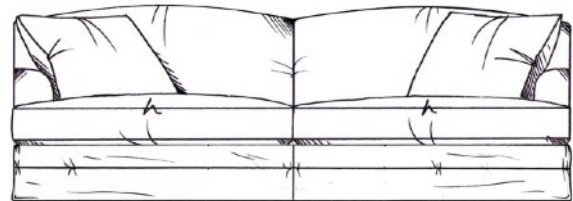

Small sofa
width 160cm, height 78cm, depth 110cm

Gents chair
width 92cm, height 78cm, depth 110cm

Medium sofa
width 187cm, height 78cm, depth 110cm

Ladies chair (inc lumbar cushion)
width 90cm, height 85cm, depth 107cm

Large sofa
width 210cm, height 78cm, depth 110cm

Love seat
width 130cm, height 78cm, depth 110cm

Grand sofa
width 225cm, height 78cm, depth 110cm

Medium footstool
width 90cm, height 35cm, depth 60cm

Super grand sofa (3 seat places)
width 250cm, height 78cm, depth 110cm