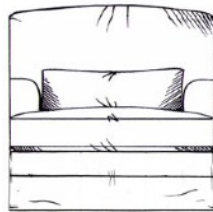

tamarisk

Claudia - Loose Cover

Fibre seat with foam core. Fixed back. Feather scatters - for number of scatters see price list. Steel serpentine springs. Solid wood feet available in dark oak, light oak, ebony, walnut, smoked grey, wenge or graphite. Optional tapered leg.

Small sofa
width 160cm, height 78cm, depth 110cm

Gents chair
width 92cm, height 78cm, depth 110cm

Medium sofa
width 187cm, height 78cm, depth 110cm

Ladies chair (inc lumbar cushion)
width 90cm, height 85cm, depth 107cm

Large sofa
width 210cm, height 78cm, depth 110cm

Love seat
width 130cm, height 78cm, depth 110cm

Grand sofa
width 225cm, height 78cm, depth 110cm

Medium footstool
width 90cm, height 35cm, depth 60cm

Super grand sofa (3 seat places)
width 250cm, height 78cm, depth 110cm

Large footstool
width 122cm, height 35cm, depth 75cm

Maxi footstool
width 125cm, height 35cm, depth 105cm

tamarisk

Claudia corner group Loose cover

Fibre seat with foam core. Fixed back.

Feather scatters - for number of scatters see price list. Steel serpentine springs. Solid wood feet available in dark oak, light oak, ebony, walnut, smoked grey, wenge or graphite.