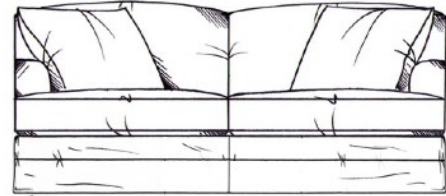

tamarisk

Claudia - Loose Cover

Fibre seat with foam core. Fixed back. Feather scatters - for number of scatters see price list. Steel serpentine springs. Solid wood feet available in dark oak, light oak, ebony, walnut, smoked grey, wenge or graphite. Optional tapered leg.

Small sofa
width 160cm, height 78cm, depth 110cm

Gents chair
width 92cm, height 78cm, depth 110cm

Medium sofa
width 187cm, height 78cm, depth 110cm

Ladies chair (inc lumbar cushion)
width 90cm, height 85cm, depth 107cm

Large sofa
width 210cm, height 78cm, depth 110cm

Love seat
width 130cm, height 78cm, depth 110cm

Grand sofa
width 225cm, height 78cm, depth 110cm

Medium footstool
width 90cm, height 35cm, depth 60cm

Super grand sofa (3 seat places)
width 250cm, height 78cm, depth 110cm

Large footstool
width 122cm, height 35cm, depth 75cm

Maxi footstool
width 125cm, height 35cm, depth 105cm

tamarisk

Claudia corner group Loose cover

Fibre seat with foam core. Fixed back.

Feather scatters - for number of scatters see price list. Steel serpentine springs. Solid wood feet available in dark oak, light oak, ebony, walnut, smoked grey, wenge or graphite.