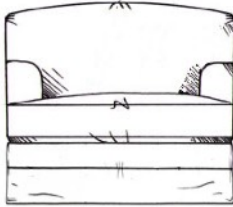

tamarisk

Claudia - Loose Cover

Fibre seat with foam core. Fixed back. Feather scatters - for number of scatters see price list. Steel serpentine springs. Solid wood feet available in dark oak, light oak, ebony, walnut, smoked grey, wenge or graphite. Optional tapered leg.

Small sofa
width 160cm, height 78cm, depth 110cm

Gents chair
width 92cm, height 78cm, depth 110cm

Medium sofa
width 187cm, height 78cm, depth 110cm

Ladies chair (inc lumbar cushion)
width 90cm, height 85cm, depth 107cm

Large sofa
width 210cm, height 78cm, depth 110cm

Love seat
width 130cm, height 78cm, depth 110cm

Grand sofa
width 225cm, height 78cm, depth 110cm

Medium footstool
width 90cm, height 35cm, depth 60cm

Super grand sofa (3 seat places)
width 250cm, height 78cm, depth 110cm