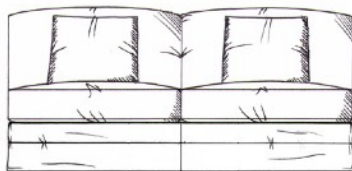

Small sofa
width 160cm, height 78cm, depth 110cm

Gents chair
width 92cm, height 78cm, depth 110cm

Medium sofa
width 187cm, height 78cm, depth 110cm

Ladies chair (inc lumbar cushion)
width 90cm, height 85cm, depth 107cm

Large footstool
width 122cm, height 35cm, depth 75cm

Maxi footstool
width 125cm, height 35cm, depth 105cm

tamarisk

Claudia corner group Loose cover

Fibre seat with foam core. Fixed back.

Feather scatters - for number of scatters see price list. Steel serpentine springs. Solid wood feet available in dark oak, light oak, ebony, walnut, smoked grey, wenge or graphite.

Optional tapered leg.

1 arm 94cm unit

1 arm 170cm unit

1 arm 190cm unit

Single corner unit width 107cm

1 arm 104cm unit

1 arm 210cm unit

Lounger unit
W: 95cm, H: 83cm, D: 175cm

1 arm 113cm unit

1 arm 230cm unit

Armless 155cm unit

1 arm 133cm unit

1 arm 160cm unit

Armless 175cm unit

Medium footstool
W: 90cm, H: 35cm, D: 60cm

Large footstool
W: 122cm, H: 35cm, D: 75cm