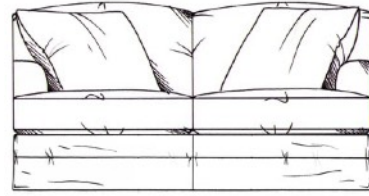

Small sofa
width 160cm, height 78cm, depth 110cm

Gents chair
width 92cm, height 78cm, depth 110cm

Medium sofa
width 187cm, height 78cm, depth 110cm

Ladies chair (inc lumbar cushion)
width 90cm, height 85cm, depth 107cm

Large sofa
width 210cm, height 78cm, depth 110cm

Love seat
width 130cm, height 78cm, depth 110cm

Grand sofa
width 225cm, height 78cm, depth 110cm

Medium footstool
width 90cm, height 35cm, depth 60cm

Super grand sofa (3 seat places)
width 250cm, height 78cm, depth 110cm

Large footstool
width 122cm, height 35cm, depth 75cm

Maxi footstool
width 125cm, height 35cm, depth 105cm

tamarisk

Claudia corner group Loose cover

Fibre seat with foam core. Fixed back.

Feather scatters - for number of scatters see price list. Steel serpentine springs. Solid wood feet available in dark oak, light oak, ebony, walnut, smoked grey, wenge or graphite.

Optional tapered leg.

1 arm 94cm unit

1 arm 170cm unit

1 arm 190cm unit

Single corner unit width 107cm

1 arm 104cm unit

1 arm 210cm unit

Lounger unit
W: 95cm, H: 83cm, D: 175cm