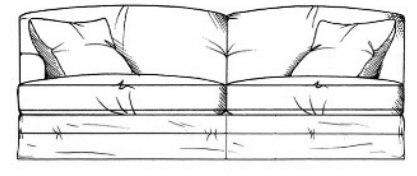

1 arm 230cm unit