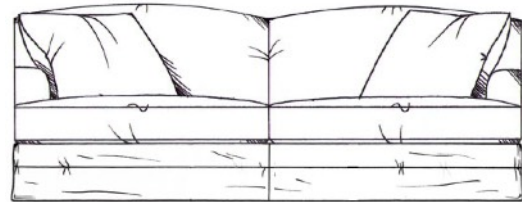

Small sofa
width 160cm, height 78cm, depth 110cm

Gents chair
width 92cm, height 78cm, depth 110cm

Medium sofa
width 187cm, height 78cm, depth 110cm

Ladies chair (inc lumbar cushion)
width 90cm, height 85cm, depth 107cm

Large sofa
width 210cm, height 78cm, depth 110cm

Love seat
width 130cm, height 78cm, depth 110cm

Grand sofa
width 225cm, height 78cm, depth 110cm

Medium footstool
width 90cm, height 35cm, depth 60cm

Super grand sofa (3 seat places)
width 250cm, height 78cm, depth 110cm

Large footstool
width 122cm, height 35cm, depth 75cm

Maxi footstool
width 125cm, height 35cm, depth 105cm

tamarisk

Claudia corner group Loose cover

Fibre seat with foam core. Fixed back.

Feather scatters - for number of scatters see price list. Steel serpentine springs. Solid wood feet available in dark oak, light oak, ebony, walnut, smoked grey, wenge or graphite.

Optional tapered leg.

1 arm 94cm unit

1 arm 170cm unit

1 arm 190cm unit

Single corner unit width 107cm

1 arm 104cm unit

1 arm 210cm unit

Lounger unit
W: 95cm, H: 83cm, D: 175cm