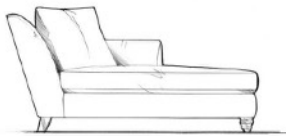

## Claudius corner group

Fibre seat with foam core. Fixed back.

Feather scatters - for number of scatters see price list. Steel serpentine springs. Solid wood feet available in dark oak, light oak, ebony, walnut, smoked grey, wenge or graphite.

Optional tapered leg.

ALL UNITS - HEIGHT 83CM  
- DEPTH 107CM

1 arm 94cm unit

1 arm 170cm unit

Single corner unit width 107cm

1 arm 104cm unit

1 arm 190cm unit

Lounger unit  
W: 95cm, H: 83cm, D: 175cm

1 arm 113cm unit

1 arm 210cm unit

Armless 155cm unit

1 arm 133cm unit

1 arm 230cm unit

Armless 175cm unit

1 arm 160cm unit

Medium footstool  
W: 90cm, H: 35cm, D: 60cm