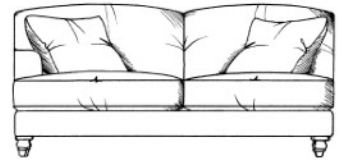

## Claudius corner group

Fibre seat with foam core. Fixed back.

Feather scatters - for number of scatters see price list. Steel serpentine springs. Solid wood feet available in dark oak, light oak, ebony, walnut, smoked grey, wenge or graphite.

Optional tapered leg.

ALL UNITS - HEIGHT 83CM  
- DEPTH 107CM

1 arm 94cm unit

1 arm 170cm unit

Single corner unit width 107cm

1 arm 104cm unit

1 arm 190cm unit

Lounger unit  
W: 95cm, H: 83cm, D: 175cm

1 arm 113cm unit

1 arm 210cm unit

Armless 155cm unit

1 arm 133cm unit

1 arm 230cm unit

Armless 175cm unit

1 arm 160cm unit

Medium footstool  
W: 90cm, H: 35cm, D: 60cm