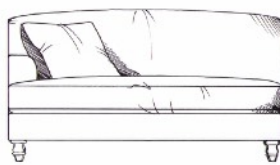

## Claudius corner group

Fibre seat with foam core. Fixed back.

Feather scatters - for number of scatters see price list. Steel serpentine springs. Solid wood feet available in dark oak, light oak, ebony, walnut, smoked grey, wenge or graphite.

Optional tapered leg.

ALL UNITS - HEIGHT 83CM  
- DEPTH 107CM

1 arm 94cm unit

1 arm 170cm unit

Single corner unit width 107cm

1 arm 104cm unit

1 arm 190cm unit

Lounger unit  
W: 95cm, H: 83cm, D: 175cm

1 arm 113cm unit

1 arm 210cm unit

Armless 155cm unit

1 arm 133cm unit

1 arm 230cm unit

Armless 175cm unit

1 arm 160cm unit

Medium footstool  
W: 90cm, H: 35cm, D: 60cm