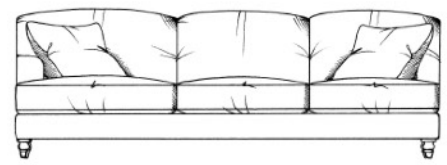

## Claudius corner group

Fibre seat with foam core. Fixed back.

Feather scatters - for number of scatters see price list. Steel serpentine springs. Solid wood feet available in dark oak, light oak, ebony, walnut, smoked grey, wenge or graphite.

Optional tapered leg.

ALL UNITS - HEIGHT 83CM  
- DEPTH 107CM

1 arm 94cm unit

1 arm 170cm unit

Single corner unit width 107cm

1 arm 104cm unit

1 arm 190cm unit

Lounger unit  
W: 95cm, H: 83cm, D: 175cm

1 arm 113cm unit

1 arm 210cm unit

Armless 155cm unit

1 arm 133cm unit

1 arm 230cm unit

Armless 175cm unit

1 arm 160cm unit

Medium footstool  
W: 90cm, H: 35cm, D: 60cm

Armless 193cm unit

Large footstool  
W: 122cm, H: 35cm, D: 75cm

Maxi footstool  
W: 125cm, H: 35cm, D: 105cm