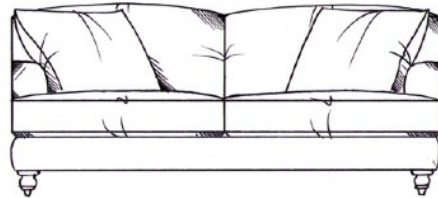

tamarisk

Claudius

Fibre seat with foam core. Fixed back. Feather scatters - for number of scatters see price list. Steel serpentine springs. Solid wood feet available in dark oak, light oak, ebony, walnut, smoked grey, wenge or graphite. Optional tapered leg.

Small sofa
width 160cm, height 78cm, depth 110cm

Gents chair
width 92cm, height 78cm, depth 110cm

Medium sofa
width 187cm, height 78cm, depth 110cm

Ladies chair (inc lumbar cushion)
width 90cm, height 85cm, depth 107cm

Large sofa
width 210cm, height 78cm, depth 110cm

Love seat
width 130cm, height 78cm, depth 110cm

Grand sofa
width 225cm, height 78cm, depth 110cm

Medium footstool
width 90cm, height 35cm, depth 60cm

Super grand sofa (3 seat places)
width 250cm, height 78cm, depth 110cm

Large footstool
width 122cm, height 35cm, depth 75cm

Maxi footstool
width 125cm, height 35cm, depth 105cm