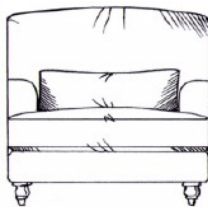

tamarisk

Claudius

Fibre seat with foam core. Fixed back. Feather scatters - for number of scatters see price list. Steel serpentine springs. Solid wood feet available in dark oak, light oak, ebony, walnut, smoked grey, wenge or graphite. Optional tapered leg.

Small sofa
width 160cm, height 78cm, depth 110cm

Gents chair
width 92cm, height 78cm, depth 110cm

Medium sofa
width 187cm, height 78cm, depth 110cm

Ladies chair (inc lumbar cushion)
width 90cm, height 85cm, depth 107cm

Large sofa
width 210cm, height 78cm, depth 110cm

Love seat
width 130cm, height 78cm, depth 110cm

Grand sofa
width 225cm, height 78cm, depth 110cm

Medium footstool
width 90cm, height 35cm, depth 60cm

Super grand sofa (3 seat places)
width 250cm, height 78cm, depth 110cm