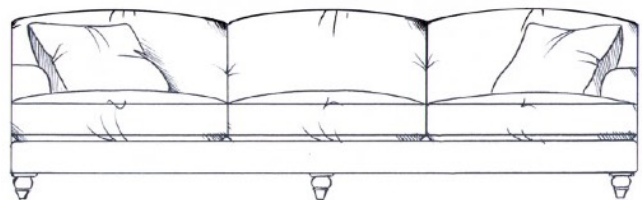

Small sofa
width 160cm, height 78cm, depth 110cm

Gents chair
width 92cm, height 78cm, depth 110cm

Medium sofa
width 187cm, height 78cm, depth 110cm

Ladies chair (inc lumbar cushion)
width 90cm, height 85cm, depth 107cm

Large sofa
width 210cm, height 78cm, depth 110cm

Love seat
width 130cm, height 78cm, depth 110cm

Grand sofa
width 225cm, height 78cm, depth 110cm

Medium footstool
width 90cm, height 35cm, depth 60cm

Super grand sofa (3 seat places)
width 250cm, height 78cm, depth 110cm

Large footstool
width 122cm, height 35cm, depth 75cm

Maxi footstool
width 125cm, height 35cm, depth 105cm