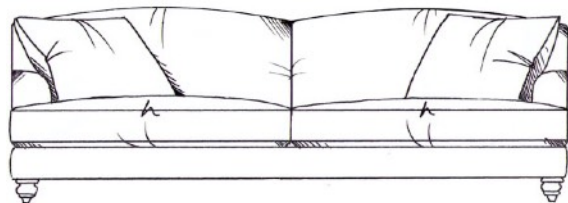

Small sofa
width 160cm, height 78cm, depth 110cm

Gents chair
width 92cm, height 78cm, depth 110cm

Medium sofa
width 187cm, height 78cm, depth 110cm

Ladies chair (inc lumbar cushion)
width 90cm, height 85cm, depth 107cm

Large sofa
width 210cm, height 78cm, depth 110cm

Love seat
width 130cm, height 78cm, depth 110cm

Grand sofa
width 225cm, height 78cm, depth 110cm

Medium footstool
width 90cm, height 35cm, depth 60cm

Super grand sofa (3 seat places)
width 250cm, height 78cm, depth 110cm

Large footstool
width 122cm, height 35cm, depth 75cm

Maxi footstool
width 125cm, height 35cm, depth 105cm