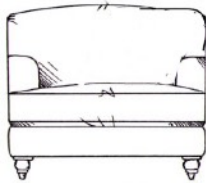

tamarisk

Claudius

Fibre seat with foam core. Fixed back. Feather scatters - for number of scatters see price list. Steel serpentine springs. Solid wood feet available in dark oak, light oak, ebony, walnut, smoked grey, wenge or graphite. Optional tapered leg.

Small sofa
width 160cm, height 78cm, depth 110cm

Gents chair
width 92cm, height 78cm, depth 110cm

Medium sofa
width 187cm, height 78cm, depth 110cm

Ladies chair (inc lumbar cushion)
width 90cm, height 85cm, depth 107cm

Large sofa
width 210cm, height 78cm, depth 110cm

Love seat
width 130cm, height 78cm, depth 110cm

Grand sofa
width 225cm, height 78cm, depth 110cm

Medium footstool
width 90cm, height 35cm, depth 60cm

Super grand sofa (3 seat places)
width 250cm, height 78cm, depth 110cm