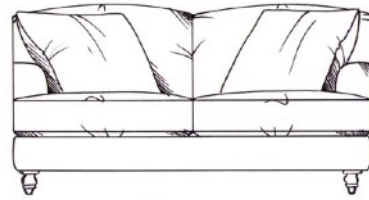

tamarisk

Claudius

Fibre seat with foam core. Fixed back. Feather scatters - for number of scatters see price list. Steel serpentine springs. Solid wood feet available in dark oak, light oak, ebony, walnut, smoked grey, wenge or graphite. Optional tapered leg.

Small sofa
width 160cm, height 78cm, depth 110cm

Gents chair
width 92cm, height 78cm, depth 110cm

Medium sofa
width 187cm, height 78cm, depth 110cm

Ladies chair (inc lumbar cushion)
width 90cm, height 85cm, depth 107cm

Large sofa
width 210cm, height 78cm, depth 110cm

Love seat
width 130cm, height 78cm, depth 110cm

Grand sofa
width 225cm, height 78cm, depth 110cm

Medium footstool
width 90cm, height 35cm, depth 60cm

Super grand sofa (3 seat places)
width 250cm, height 78cm, depth 110cm

Large footstool
width 122cm, height 35cm, depth 75cm

Maxi footstool
width 125cm, height 35cm, depth 105cm