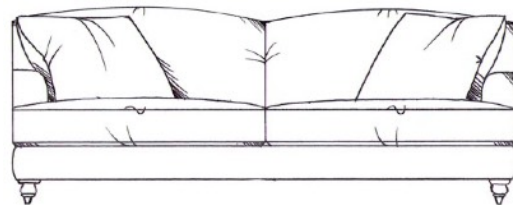

Small sofa
width 160cm, height 78cm, depth 110cm

Gents chair
width 92cm, height 78cm, depth 110cm

Medium sofa
width 187cm, height 78cm, depth 110cm

Ladies chair (inc lumbar cushion)
width 90cm, height 85cm, depth 107cm

Large sofa
width 210cm, height 78cm, depth 110cm

Love seat
width 130cm, height 78cm, depth 110cm

Grand sofa
width 225cm, height 78cm, depth 110cm

Medium footstool
width 90cm, height 35cm, depth 60cm

Super grand sofa (3 seat places)
width 250cm, height 78cm, depth 110cm

Large footstool
width 122cm, height 35cm, depth 75cm

Maxi footstool
width 125cm, height 35cm, depth 105cm