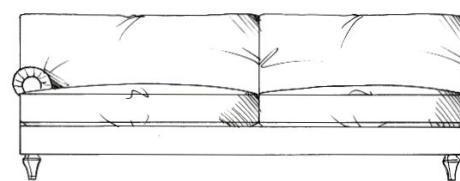

## Fairford corner group

Fibre seat with foam core. Fibre back.

Feather scatters - nil. Solid wood feet available in dark oak, light oak, ebony, walnut, smoked grey, wedge or graphite.

Optional tapered leg.

ALL UNITS - HEIGHT 78cm  
- DEPTH 105CM

1 arm 100cm unit

1 arm 196cm unit

Single corner unit width 105cm

1 arm 110cm unit

1 arm 216cm unit

Lounger unit  
W: 101cm, H: 78cm, D: 175cm

1 arm 119cm unit

1 arm 236cm unit

Armless 155cm unit

1 arm 139cm unit

Medium footstool  
W: 90cm, H: 35cm, D: 60cm

Armless 175cm unit

1 arm 166cm unit

Large footstool  
W: 122cm, H: 35cm, D: 75cm

Armless 193cm unit