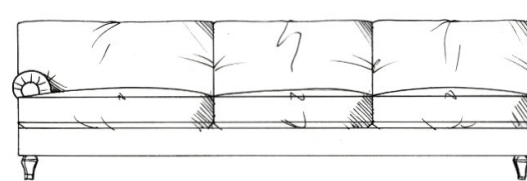

## Fairford corner group

Fibre seat with foam core. Fibre back.

Feather scatters - nil. Solid wood feet available in dark oak, light oak, ebony, walnut, smoked grey, wedge or graphite.

Optional tapered leg.

ALL UNITS - HEIGHT 78cm  
- DEPTH 105CM

1 arm 100cm unit

1 arm 196cm unit

Single corner unit width 105cm

1 arm 110cm unit

1 arm 216cm unit

Lounger unit  
W: 101cm, H: 78cm, D: 175cm

1 arm 119cm unit

1 arm 236cm unit

Armless 155cm unit

1 arm 139cm unit

Medium footstool  
W: 90cm, H: 35cm, D: 60cm

Armless 175cm unit

1 arm 166cm unit

Large footstool  
W: 122cm, H: 35cm, D: 75cm

Armless 193cm unit