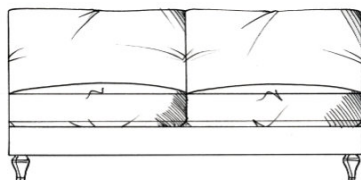

## Fairford corner group

Fibre seat with foam core. Fibre back.

Feather scatters - nil. Solid wood feet available in dark oak, light oak, ebony, walnut, smoked grey, wedge or graphite.

Optional tapered leg.

ALL UNITS - HEIGHT 78cm  
- DEPTH 105CM

1 arm 100cm unit

1 arm 196cm unit

Single corner unit width 105cm

1 arm 110cm unit

1 arm 216cm unit

Lounger unit  
W: 101cm, H: 78cm, D: 175cm

1 arm 119cm unit

1 arm 236cm unit

Armless 155cm unit

1 arm 139cm unit

Medium footstool  
W: 90cm, H: 35cm, D: 60cm

Armless 175cm unit

1 arm 166cm unit

Large footstool  
W: 122cm, H: 35cm, D: 75cm

Armless 193cm unit