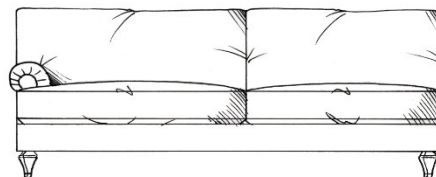

## Fairford corner group

Fibre seat with foam core. Fibre back.

Feather scatters - nil. Solid wood feet available in dark oak, light oak, ebony, walnut, smoked grey, wedge or graphite.

Optional tapered leg.

ALL UNITS - HEIGHT 78cm  
- DEPTH 105CM

1 arm 100cm unit

1 arm 196cm unit

Single corner unit width 105cm

1 arm 110cm unit

1 arm 216cm unit

Lounger unit  
W: 101cm, H: 78cm, D: 175cm

1 arm 119cm unit