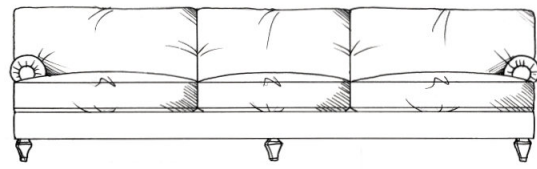

## Fairford

Fibre seat with foam core. Fibre back. Solid wood feet available in dark oak, light oak, ebony, walnut, smoked grey, wedge or graphite. Optional tapered leg.

Chair  
width 102cm, height 78cm, depth 105cm

Large sofa  
width 222cm, height 78cm, depth 105cm

Love seat  
width 142cm, height 78cm, depth 105cm

Grand sofa  
width 237cm, height 78cm, depth 105cm

Small sofa  
width 172cm, height 78cm, depth 105cm

Super grand sofa  
width 262cm, height 78cm, depth 105cm

Medium sofa  
width 199cm, height 78cm, depth 105cm

Medium footstool  
W: 90cm, H: 35cm, D: 60cm

Large footstool  
W: 122cm, H: 35cm, D: 75cm

Maxi footstool  
W: 125cm, H: 35cm, D: 105cm