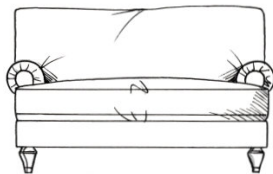

## Fairford

Fibre seat with foam core. Fibre back. Solid wood feet available in dark oak, light oak, ebony, walnut, smoked grey, wedge or graphite. Optional tapered leg.

Chair  
width 102cm, height 78cm, depth 105cm

Large sofa  
width 222cm, height 78cm, depth 105cm

Love seat  
width 142cm, height 78cm, depth 105cm

Grand sofa  
width 237cm, height 78cm, depth 105cm

Small sofa  
width 172cm, height 78cm, depth 105cm

Super grand sofa  
width 262cm, height 78cm, depth 105cm

Medium sofa  
width 199cm, height 78cm, depth 105cm

Medium footstool  
W: 90cm, H: 35cm, D: 60cm

Large footstool  
W: 122cm, H: 35cm, D: 75cm

Maxi footstool  
W: 125cm, H: 35cm, D: 105cm