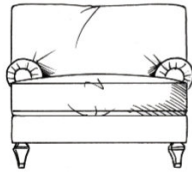

## Fairford

Fibre seat with foam core. Fibre back. Solid wood feet available in dark oak, light oak, ebony, walnut, smoked grey, wedge or graphite. Optional tapered leg.

Chair  
width 102cm, height 78cm, depth 105cm

Large sofa  
width 222cm, height 78cm, depth 105cm

Love seat  
width 142cm, height 78cm, depth 105cm

Grand sofa  
width 237cm, height 78cm, depth 105cm

Small sofa  
width 172cm, height 78cm, depth 105cm

Super grand sofa  
width 262cm, height 78cm, depth 105cm

Medium sofa  
width 199cm, height 78cm, depth 105cm

Medium footstool  
W: 90cm, H: 35cm, D: 60cm

Large footstool  
W: 122cm, H: 35cm, D: 75cm

Maxi footstool  
W: 125cm, H: 35cm, D: 105cm