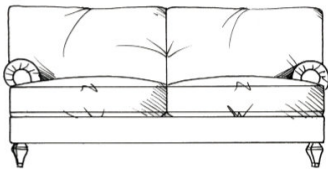

## Fairford

Fibre seat with foam core. Fibre back. Solid wood feet available in dark oak, light oak, ebony, walnut, smoked grey, wedge or graphite. Optional tapered leg.

Chair  
width 102cm, height 78cm, depth 105cm

Large sofa  
width 222cm, height 78cm, depth 105cm

Love seat  
width 142cm, height 78cm, depth 105cm

Grand sofa  
width 237cm, height 78cm, depth 105cm

Small sofa  
width 172cm, height 78cm, depth 105cm

Super grand sofa  
width 262cm, height 78cm, depth 105cm

Medium sofa  
width 199cm, height 78cm, depth 105cm

Medium footstool  
W: 90cm, H: 35cm, D: 60cm

Large footstool  
W: 122cm, H: 35cm, D: 75cm

Maxi footstool  
W: 125cm, H: 35cm, D: 105cm