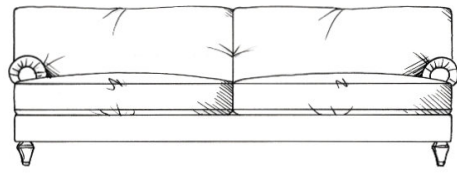

## Fairford

Fibre seat with foam core. Fibre back. Solid wood feet available in dark oak, light oak, ebony, walnut, smoked grey, wedge or graphite. Optional tapered leg.

Chair  
width 102cm, height 78cm, depth 105cm

Large sofa  
width 222cm, height 78cm, depth 105cm

Love seat  
width 142cm, height 78cm, depth 105cm

Grand sofa  
width 237cm, height 78cm, depth 105cm

Small sofa  
width 172cm, height 78cm, depth 105cm

Super grand sofa  
width 262cm, height 78cm, depth 105cm

Medium sofa  
width 199cm, height 78cm, depth 105cm

Medium footstool  
W: 90cm, H: 35cm, D: 60cm

Large footstool  
W: 122cm, H: 35cm, D: 75cm

Maxi footstool  
W: 125cm, H: 35cm, D: 105cm