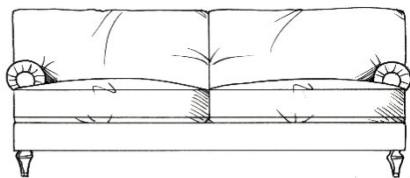

## Fairford

Fibre seat with foam core. Fibre back. Solid wood feet available in dark oak, light oak, ebony, walnut, smoked grey, wedge or graphite. Optional tapered leg.

Chair  
width 102cm, height 78cm, depth 105cm

Large sofa  
width 222cm, height 78cm, depth 105cm

Love seat  
width 142cm, height 78cm, depth 105cm

Grand sofa  
width 237cm, height 78cm, depth 105cm

Small sofa  
width 172cm, height 78cm, depth 105cm

Super grand sofa  
width 262cm, height 78cm, depth 105cm

Medium sofa  
width 199cm, height 78cm, depth 105cm

Medium footstool  
W: 90cm, H: 35cm, D: 60cm

Large footstool  
W: 122cm, H: 35cm, D: 75cm

Maxi footstool  
W: 125cm, H: 35cm, D: 105cm