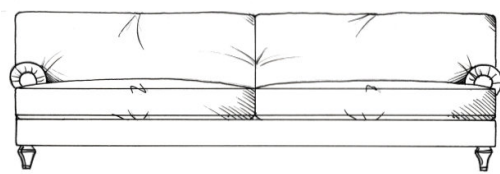

## Fairford

Fibre seat with foam core. Fibre back. Solid wood feet available in dark oak, light oak, ebony, walnut, smoked grey, wedge or graphite. Optional tapered leg.

Chair  
width 102cm, height 78cm, depth 105cm

Large sofa  
width 222cm, height 78cm, depth 105cm

Love seat  
width 142cm, height 78cm, depth 105cm

Grand sofa  
width 237cm, height 78cm, depth 105cm

Small sofa  
width 172cm, height 78cm, depth 105cm

Super grand sofa  
width 262cm, height 78cm, depth 105cm

Medium sofa  
width 199cm, height 78cm, depth 105cm

Medium footstool  
W: 90cm, H: 35cm, D: 60cm

Large footstool  
W: 122cm, H: 35cm, D: 75cm

Maxi footstool  
W: 125cm, H: 35cm, D: 105cm