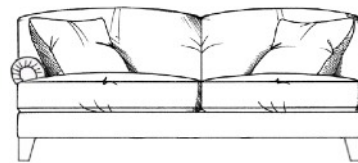

TAMARISK

Fosse corner group

Fibre seat with foam core. Fixed back. Steel serpentine springs. Solid wood feet available in dark oak, medium oak, light oak, ebony, walnut, smoked grey, wenge or graphite. Optional turned foot.

ALL UNITS - HEIGHT 83CM
- DEPTH 107CM

Incl. 55cm feather scatters as shown.

1 arm 82cm unit

1 arm 176cm unit

Single corner unit width 107cm

1 arm 110cm unit

1 arm 200cm unit

Lounger unit
W: 101cm, H: 83cm, D: 175cm

1 arm 120cm unit

1 arm 216cm unit

Armless 154cm unit

1 arm 139cm unit

1 arm 241cm unit

Armless 178cm unit

1 arm 150cm unit

Medium footstool
W: 90cm, H: 35cm, D: 60cm

Armless 194cm unit

Large footstool
W: 122cm, H: 35cm, D: 75cm

Maxi footstool
W: 125cm, H: 35cm, D: 105cm