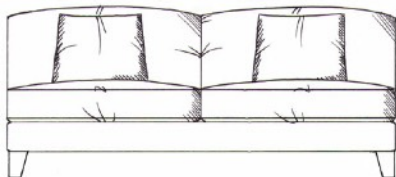

tamarisk

Fosse corner group

Fibre seat with foam core.
Fixed back.
Feather scatters - for number of
scatters see price list. Steel ser-
pentine springs. Solid wood feet
available in dark oak, light oak,
ebony, walnut, smoked grey,
wenge or graphite.
Optional turned foot.
ALL UNITS - HEIGHT 83CM
- DEPTH 107CM

1 arm 100cm unit

1 arm 176cm unit

Single corner unit width 107cm

1 arm 110cm unit

1 arm 196cm unit

Lounger unit
W: 101cm, H: 83cm, D: 175cm

1 arm 119cm unit

1 arm 216cm unit

Armless 155cm unit

1 arm 139cm unit

1 arm 236cm unit

Armless 175cm unit

1 arm 166cm unit

Medium footstool
W: 90cm, H: 35cm, D: 60cm

Armless 193cm unit

Large footstool
W: 122cm, H: 35cm, D: 75cm