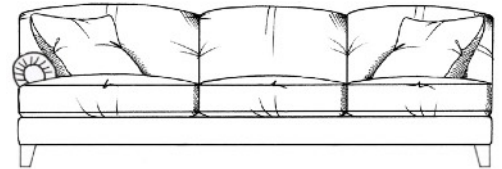

tamarisk

Fosse corner group

Fibre seat with foam core.
Fixed back.
Feather scatters - for number of
scatters see price list. Steel ser-
pentine springs. Solid wood feet
available in dark oak, light oak,
ebony, walnut, smoked grey,
wenge or graphite.
Optional turned foot.
ALL UNITS - HEIGHT 83CM
- DEPTH 107CM

1 arm 100cm unit

1 arm 176cm unit

Single corner unit width 107cm

1 arm 110cm unit

1 arm 196cm unit

Lounger unit
W: 101cm, H: 83cm, D: 175cm

1 arm 119cm unit

1 arm 216cm unit

Armless 155cm unit

1 arm 139cm unit

1 arm 236cm unit

Armless 175cm unit

1 arm 166cm unit

Medium footstool
W: 90cm, H: 35cm, D: 60cm

Armless 193cm unit

Large footstool
W: 122cm, H: 35cm, D: 75cm