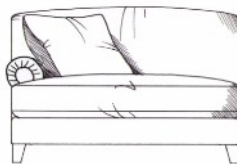

tamarisk

Fosse corner group

Fibre seat with foam core.
Fixed back.
Feather scatters - for number of
scatters see price list. Steel ser-
pentine springs. Solid wood feet
available in dark oak, light oak,
ebony, walnut, smoked grey,
wenge or graphite.
Optional turned foot.
ALL UNITS - HEIGHT 83CM
- DEPTH 107CM

1 arm 100cm unit

1 arm 176cm unit

Single corner unit width 107cm

1 arm 110cm unit

1 arm 196cm unit

Lounger unit
W: 101cm, H: 83cm, D: 175cm

1 arm 119cm unit

1 arm 216cm unit

Armless 155cm unit

1 arm 139cm unit

1 arm 236cm unit

Armless 175cm unit

1 arm 166cm unit

Medium footstool
W: 90cm, H: 35cm, D: 60cm

Armless 193cm unit

Large footstool
W: 122cm, H: 35cm, D: 75cm