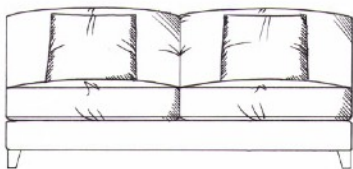

tamarisk

Fosse corner group

Fibre seat with foam core.
Fixed back.
Feather scatters - for number of
scatters see price list. Steel ser-
pentine springs. Solid wood feet
available in dark oak, light oak,
ebony, walnut, smoked grey,
wenge or graphite.
Optional turned foot.
ALL UNITS - HEIGHT 83CM
- DEPTH 107CM

1 arm 100cm unit

1 arm 176cm unit

Single corner unit width 107cm

1 arm 110cm unit

1 arm 196cm unit

Lounger unit
W: 101cm, H: 83cm, D: 175cm

1 arm 119cm unit

1 arm 216cm unit

Armless 155cm unit

1 arm 139cm unit

1 arm 236cm unit

Armless 175cm unit

1 arm 166cm unit

Medium footstool
W: 90cm, H: 35cm, D: 60cm

Armless 193cm unit

Large footstool
W: 122cm, H: 35cm, D: 75cm