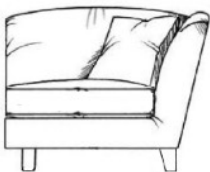

tamarisk

Fosse corner group

Fibre seat with foam core.
Fixed back.
Feather scatters - for number of
scatters see price list. Steel ser-
pentine springs. Solid wood feet
available in dark oak, light oak,
ebony, walnut, smoked grey,
wenge or graphite.
Optional turned foot.
ALL UNITS - HEIGHT 83CM
- DEPTH 107CM

1 arm 100cm unit

1 arm 176cm unit

Single corner unit width 107cm

1 arm 110cm unit

1 arm 196cm unit

Lounger unit
W: 101cm, H: 83cm, D: 175cm

1 arm 119cm unit

1 arm 216cm unit

Armless 155cm unit

1 arm 139cm unit

1 arm 236cm unit

Armless 175cm unit

1 arm 166cm unit

Medium footstool
W: 90cm, H: 35cm, D: 60cm

Armless 193cm unit

Large footstool
W: 122cm, H: 35cm, D: 75cm