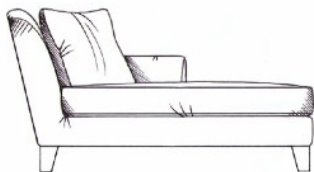

tamarisk

Fosse corner group

Fibre seat with foam core.
Fixed back.
Feather scatters - for number of
scatters see price list. Steel ser-
pentine springs. Solid wood feet
available in dark oak, light oak,
ebony, walnut, smoked grey,
wenge or graphite.
Optional turned foot.
ALL UNITS - HEIGHT 83CM
- DEPTH 107CM

1 arm 100cm unit

1 arm 176cm unit

Single corner unit width 107cm

1 arm 110cm unit

1 arm 196cm unit

Lounger unit
W: 101cm, H: 83cm, D: 175cm

1 arm 119cm unit

1 arm 216cm unit

Armless 155cm unit

1 arm 139cm unit

1 arm 236cm unit

Armless 175cm unit

1 arm 166cm unit

Medium footstool
W: 90cm, H: 35cm, D: 60cm

Armless 193cm unit

Large footstool
W: 122cm, H: 35cm, D: 75cm