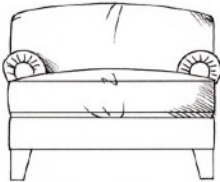

TAMARISK

Fosse

Fibre seat with foam core. Fixed back. Steel serpentine springs. Solid wood tapered feet available in dark oak, medium oak, light oak, ebony, walnut, smoked grey, wenge or graphite. Optional turned foot. Incl. 50cm feather scatters as shown.

Small sofa
width 172cm, height 83cm, depth 107cm

Gents chair
width 104cm, height 78cm, depth 107cm

Medium sofa
width 198cm, height 83cm, depth 107cm

Ladies chair (inc lumbar cushion)
width 104cm, height 85cm, depth 107cm

Large sofa
width 222cm, height 83cm, depth 107cm

Love seat
width 142cm, height 83cm, depth 107cm

Grand sofa
width 238cm, height 83cm, depth 107cm

Medium footstool
width 90cm, height 35cm, depth 60cm

Super grand sofa (3 seat places)
width 263cm, height 83cm, depth 107cm