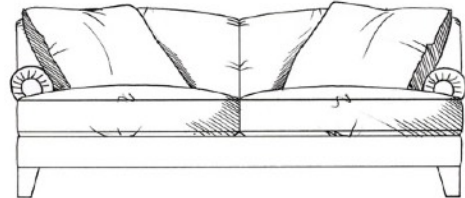

TAMARISK

Fosse

Fibre seat with foam core. Fixed back. Steel serpentine springs. Solid wood tapered feet available in dark oak, medium oak, light oak, ebony, walnut, smoked grey, wenge or graphite. Optional turned foot. Incl. 50cm feather scatters as shown.

Small sofa
width 172cm, height 83cm, depth 107cm

Gents chair
width 104cm, height 78cm, depth 107cm

Medium sofa
width 198cm, height 83cm, depth 107cm

Ladies chair (inc lumbar cushion)
width 104cm, height 85cm, depth 107cm

Large sofa
width 222cm, height 83cm, depth 107cm

Love seat
width 142cm, height 83cm, depth 107cm

Grand sofa
width 238cm, height 83cm, depth 107cm

Medium footstool
width 90cm, height 35cm, depth 60cm

Super grand sofa (3 seat places)
width 263cm, height 83cm, depth 107cm

Large footstool
width 122cm, height 35cm, depth 75cm

Maxi footstool
width 125cm, height 35cm, depth 105cm