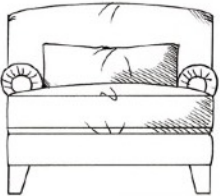

TAMARISK

Fosse

Fibre seat with foam core. Fixed back. Steel serpentine springs. Solid wood tapered feet available in dark oak, medium oak, light oak, ebony, walnut, smoked grey, wenge or graphite. Optional turned foot. Incl. 50cm feather scatters as shown.

Small sofa
width 172cm, height 83cm, depth 107cm

Gents chair
width 104cm, height 78cm, depth 107cm

Medium sofa
width 198cm, height 83cm, depth 107cm

Ladies chair (inc lumbar cushion)
width 104cm, height 85cm, depth 107cm

Large sofa
width 222cm, height 83cm, depth 107cm

Love seat
width 142cm, height 83cm, depth 107cm

Grand sofa
width 238cm, height 83cm, depth 107cm

Medium footstool
width 90cm, height 35cm, depth 60cm

Super grand sofa (3 seat places)
width 263cm, height 83cm, depth 107cm