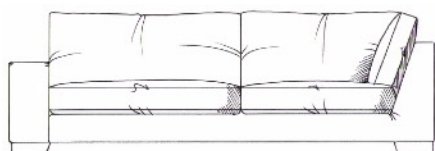

tamarisk

Gibson corner group

Foam seat with fibre wrap. Fibre back. Steel serpentine springs. Solid wood feet available in dark oak, light oak, ebony, walnut, smoked grey, wenge or graphite. Bolt-on arms for ease of delivery.

ALL UNITS - HEIGHT 68CM
- DEPTH 100CM

Single corner unit W: 100cm

Medium corner unit W: 201cm

Large corner unit W: 214cm

Grand corner unit W: 226cm

Super grand corner unit W: 276cm

Extra small armless unit W: 75cm

Small armless unit W: 88cm

Medium armless unit W: 150cm

Large armless unit W: 175cm

Grand armless unit W: 200cm

Medium footstool
W: 75cm, H: 45cm, D: 75cm

Large footstool
W: 88cm, H: 45cm, D: 75cm

Grand footstool
W: 103cm, H: 45cm, D: 75cm

Extra small 1 arm unit W: 100cm

Small 1 arm unit W: 113cm

Medium 1 arm unit W: 175cm

Large 1 arm unit W: 200cm

Grand 1 arm unit W: 225cm

Lounger
W: 100cm, H: 68cm, D: 180cm