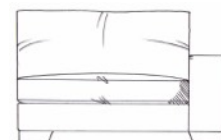

ALL UNITS HEIGHT 68CM
DEPTH 100CM
SEAT HEIGHT 42CM
ARM HEIGHT 60CM
HEIGHT TO BACK CUSHION 87CM

Extra small armless unit W: 75cm

Extra small 1 arm unit W: 100cm

Small armless unit W: 88cm

Small 1 arm unit W: 113cm

Medium armless unit W: 150cm

Medium 1 arm unit W: 175cm

Single corner unit W: 100cm

Large armless unit W: 175cm

Large 1 arm unit W: 200cm

Medium corner unit W: 201cm

Grand armless unit W: 200cm

Grand 1 arm unit W: 225cm