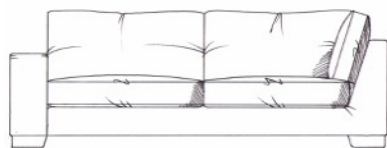

tamarisk

Gibson corner group

Foam seat with fibre wrap. Fibre back. Steel serpentine springs. Solid wood feet available in dark oak, light oak, ebony, walnut, smoked grey, wenge or graphite. Bolt-on arms for ease of delivery.

ALL UNITS - HEIGHT 68CM
- DEPTH 100CM

Single corner unit W: 100cm

Medium corner unit W: 201cm

Large corner unit W: 214cm

Grand corner unit W: 226cm

Super grand corner unit W: 276cm

Extra small armless unit W: 75cm

Small armless unit W: 88cm

Medium armless unit W: 150cm

Large armless unit W: 175cm

Grand armless unit W: 200cm

Medium footstool
W: 75cm, H: 45cm, D: 75cm

Large footstool
W: 88cm, H: 45cm, D: 75cm

Grand footstool
W: 103cm, H: 45cm, D: 75cm

Extra small 1 arm unit W: 100cm

Small 1 arm unit W: 113cm

Medium 1 arm unit W: 175cm

Large 1 arm unit W: 200cm

Grand 1 arm unit W: 225cm

Lounger
W: 100cm, H: 68cm, D: 180cm