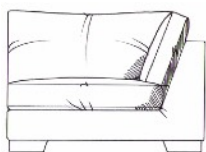

tamarisk

Gibson corner group

Foam seat with fibre wrap. Fibre back. Steel serpentine springs. Solid wood feet available in dark oak, light oak, ebony, walnut, smoked grey, wenge or graphite. Bolt-on arms for ease of delivery.

ALL UNITS - HEIGHT 68CM
- DEPTH 100CM

Single corner unit W: 100cm

Medium corner unit W: 201cm

Large corner unit W: 214cm

Grand corner unit W: 226cm

Super grand corner unit W: 276cm

Extra small armless unit W: 75cm

Small armless unit W: 88cm

Medium armless unit W: 150cm

Large armless unit W: 175cm

Grand armless unit W: 200cm

Medium footstool
W: 75cm, H: 45cm, D: 75cm

Large footstool
W: 88cm, H: 45cm, D: 75cm

Grand footstool
W: 103cm, H: 45cm, D: 75cm

Extra small 1 arm unit W: 100cm

Small 1 arm unit W: 113cm

Medium 1 arm unit W: 175cm

Large 1 arm unit W: 200cm

Grand 1 arm unit W: 225cm

Lounger
W: 100cm, H: 68cm, D: 180cm