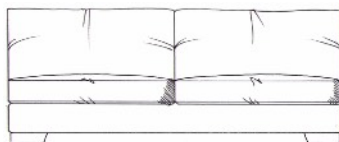

ALL UNITS HEIGHT 68CM
DEPTH 100CM
SEAT HEIGHT 42CM
ARM HEIGHT 60CM
HEIGHT TO BACK CUSHION 87CM

Extra small armless unit W: 75cm

Extra small 1 arm unit W: 100cm

Small armless unit W: 88cm

Small 1 arm unit W: 113cm

Medium armless unit W: 150cm

Medium 1 arm unit W: 175cm

Single corner unit W: 100cm

Large armless unit W: 175cm

Large 1 arm unit W: 200cm

Medium corner unit W: 201cm

Grand armless unit W: 200cm

Grand 1 arm unit W: 225cm