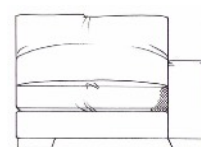

TAMARISK

Gibson corner group

Foam seat with fibre wrap. Fibre back. Steel serpentine springs. Solid wood feet available in dark oak, medium oak, light oak, ebony, walnut, smoked grey, wenge or graphite. Bolt-on arms for ease of delivery (not lounger).

ALL UNITS HEIGHT 68CM
DEPTH 100CM
SEAT HEIGHT 42CM
ARM HEIGHT 60CM
HEIGHT TO BACK CUSHION 87CM

Extra small armless unit W: 75cm

Extra small 1 arm unit W: 100cm

Small armless unit W: 88cm

Small 1 arm unit W: 113cm

Medium armless unit W: 150cm

Medium 1 arm unit W: 175cm

Single corner unit W: 100cm

Large armless unit W: 175cm

Large 1 arm unit W: 200cm

Medium corner unit W: 201cm

Grand armless unit W: 200cm

Grand 1 arm unit W: 225cm