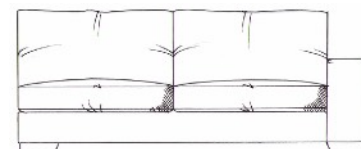

ALL UNITS HEIGHT 68CM
DEPTH 100CM
SEAT HEIGHT 42CM
ARM HEIGHT 60CM
HEIGHT TO BACK CUSHION 87CM

Extra small armless unit W: 75cm

Extra small 1 arm unit W: 100cm

Small armless unit W: 88cm

Small 1 arm unit W: 113cm

Medium armless unit W: 150cm

Medium 1 arm unit W: 175cm

Single corner unit W: 100cm

Large armless unit W: 175cm

Large 1 arm unit W: 200cm

Medium corner unit W: 201cm

Grand armless unit W: 200cm

Grand 1 arm unit W: 225cm