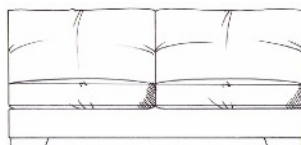

ALL UNITS HEIGHT 68CM
DEPTH 100CM
SEAT HEIGHT 42CM
ARM HEIGHT 60CM
HEIGHT TO BACK CUSHION 87CM

Extra small armless unit W: 75cm

Extra small 1 arm unit W: 100cm

Small armless unit W: 88cm

Small 1 arm unit W: 113cm

Medium armless unit W: 150cm

Medium 1 arm unit W: 175cm

Single corner unit W: 100cm

Large armless unit W: 175cm

Large 1 arm unit W: 200cm

Medium corner unit W: 201cm

Grand armless unit W: 200cm

Grand 1 arm unit W: 225cm