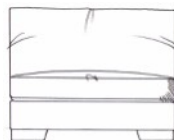

TAMARISK

Gibson corner group

Foam seat with fibre wrap. Fibre back. Steel serpentine springs. Solid wood feet available in dark oak, medium oak, light oak, ebony, walnut, smoked grey, wenge or graphite. Bolt-on arms for ease of delivery (not lounger).

ALL UNITS HEIGHT 68CM
DEPTH 100CM
SEAT HEIGHT 42CM
ARM HEIGHT 60CM
HEIGHT TO BACK CUSHION 87CM

Extra small armless unit W: 75cm

Extra small 1 arm unit W: 100cm

Small armless unit W: 88cm

Small 1 arm unit W: 113cm

Medium armless unit W: 150cm

Medium 1 arm unit W: 175cm

Single corner unit W: 100cm

Large armless unit W: 175cm

Large 1 arm unit W: 200cm

Medium corner unit W: 201cm

Grand armless unit W: 200cm

Grand 1 arm unit W: 225cm