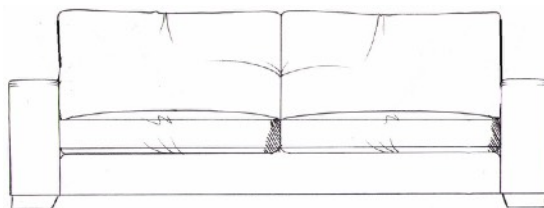

TAMARISK

Gibson

Foam seat with fibre wrap. Fibre back. Steel serpentine springs. Bolt-on arms for ease of delivery (sofas only). Solid wood feet available in dark oak, medium oak, light oak, ebony, walnut, smoked grey, wenge or graphite.
SEAT HEIGHT 42CM
ARM HEIGHT 60CM
HEIGHT TO BACK CUSHION 87CM

Chair
width 106cm
height 68cm
depth 98cm

Footstools
All stools D: 75cm, H: 42cm.
Medium stool width 75cm.
Large stool width 88cm.
Grand stool width 102cm.

Love seat
width 150cm
height 68cm
depth 100cm

Small sofa
width 180cm
height 68cm
depth 100cm

Medium sofa
width 200cm
height 68cm
depth 100cm

Large sofa
width 225cm
height 68cm
depth 100cm

Grand sofa
width 250cm
height 68cm
depth 100cm