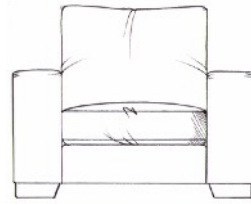

TAMARISK

Gibson

Foam seat with fibre wrap. Fibre back. Steel serpentine springs. Bolt-on arms for ease of delivery (sofas only). Solid wood feet available in dark oak, medium oak, light oak, ebony, walnut, smoked grey, wenge or graphite.
SEAT HEIGHT 42CM
ARM HEIGHT 60CM
HEIGHT TO BACK CUSHION 87CM

Chair
width 106cm
height 68cm
depth 98cm

Footstools
All stools D: 75cm, H: 42cm.
Medium stool width 75cm.
Large stool width 88cm.
Grand stool width 102cm.

Love seat
width 150cm
height 68cm
depth 100cm

Small sofa
width 180cm
height 68cm
depth 100cm

Medium sofa
width 200cm
height 68cm
depth 100cm

Large sofa
width 225cm
height 68cm
depth 100cm

Grand sofa
width 250cm
height 68cm
depth 100cm