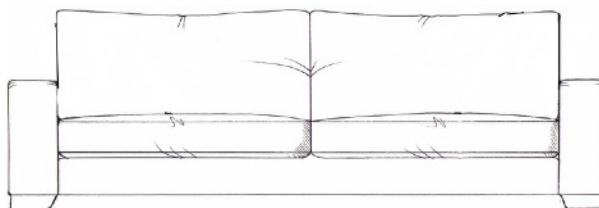

TAMARISK

Gibson

Foam seat with fibre wrap. Fibre back. Steel serpentine springs. Bolt-on arms for ease of delivery (sofas only). Solid wood feet available in dark oak, medium oak, light oak, ebony, walnut, smoked grey, wenge or graphite.
SEAT HEIGHT 42CM
ARM HEIGHT 60CM
HEIGHT TO BACK CUSHION 87CM

Chair
width 106cm
height 68cm
depth 98cm

Footstools
All stools D: 75cm, H: 42cm.
Medium stool width 75cm.
Large stool width 88cm.
Grand stool width 102cm.

Love seat
width 150cm
height 68cm
depth 100cm

Small sofa
width 180cm
height 68cm
depth 100cm

Medium sofa
width 200cm
height 68cm
depth 100cm

Large sofa
width 225cm
height 68cm
depth 100cm

Grand sofa
width 250cm
height 68cm
depth 100cm