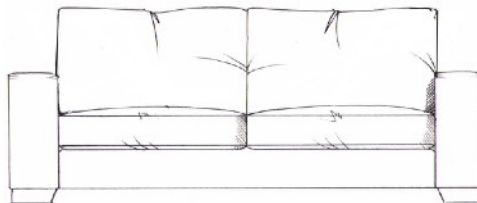

TAMARISK

Gibson

Foam seat with fibre wrap. Fibre back. Steel serpentine springs. Bolt-on arms for ease of delivery (sofas only). Solid wood feet available in dark oak, medium oak, light oak, ebony, walnut, smoked grey, wenge or graphite.
SEAT HEIGHT 42CM
ARM HEIGHT 60CM
HEIGHT TO BACK CUSHION 87CM

Chair
width 106cm
height 68cm
depth 98cm

Footstools
All stools D: 75cm, H: 42cm.
Medium stool width 75cm.
Large stool width 88cm.
Grand stool width 102cm.

Love seat
width 150cm
height 68cm
depth 100cm

Small sofa
width 180cm
height 68cm
depth 100cm

Medium sofa
width 200cm
height 68cm
depth 100cm

Large sofa
width 225cm
height 68cm
depth 100cm

Grand sofa
width 250cm
height 68cm
depth 100cm