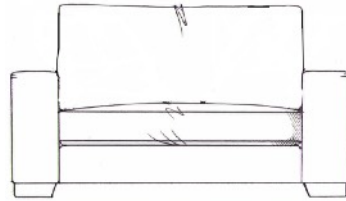

TAMARISK

Gibson

Foam seat with fibre wrap. Fibre back. Steel serpentine springs. Bolt-on arms for ease of delivery (sofas only). Solid wood feet available in dark oak, medium oak, light oak, ebony, walnut, smoked grey, wenge or graphite.
SEAT HEIGHT 42CM
ARM HEIGHT 60CM
HEIGHT TO BACK CUSHION 87CM

Chair
width 106cm
height 68cm
depth 98cm

Footstools
All stools D: 75cm, H: 42cm.
Medium stool width 75cm.
Large stool width 88cm.
Grand stool width 102cm.

Love seat
width 150cm
height 68cm
depth 100cm

Small sofa
width 180cm
height 68cm
depth 100cm

Medium sofa
width 200cm
height 68cm
depth 100cm

Large sofa
width 225cm
height 68cm
depth 100cm

Grand sofa
width 250cm
height 68cm
depth 100cm