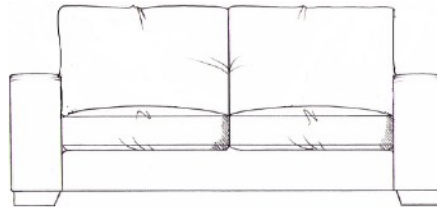

TAMARISK

Gibson

Foam seat with fibre wrap. Fibre back. Steel serpentine springs. Bolt-on arms for ease of delivery (sofas only). Solid wood feet available in dark oak, medium oak, light oak, ebony, walnut, smoked grey, wenge or graphite.
SEAT HEIGHT 42CM
ARM HEIGHT 60CM
HEIGHT TO BACK CUSHION 87CM

Chair
width 106cm
height 68cm
depth 98cm

Footstools
All stools D: 75cm, H: 42cm.
Medium stool width 75cm.
Large stool width 88cm.
Grand stool width 102cm.

Love seat
width 150cm
height 68cm
depth 100cm

Small sofa
width 180cm
height 68cm
depth 100cm

Medium sofa
width 200cm
height 68cm
depth 100cm

Large sofa
width 225cm
height 68cm
depth 100cm

Grand sofa
width 250cm
height 68cm
depth 100cm