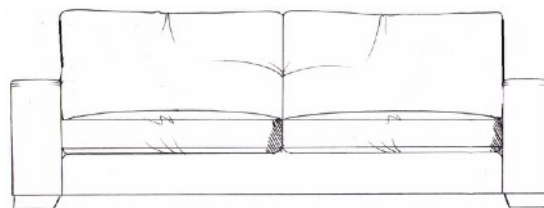

Chair  
width 106cm  
height 68cm  
depth 98cm

Love seat  
width 150cm  
height 68cm  
depth 100cm

Footstools  
All stools D: 75cm, H: 45cm.  
Medium stool width 75cm.  
Large stool width 88cm.  
Grand stool width 103cm.

Small sofa  
width 180cm  
height 68cm  
depth 100cm

Medium sofa  
width 200cm  
height 68cm  
depth 100cm

Large sofa  
width 225cm  
height 68cm  
depth 100cm

Grand sofa  
width 250cm  
height 68cm  
depth 100cm