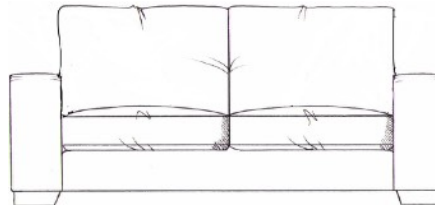

## Gibson

Foam seat with fibre wrap. Fibre back. Steel serpentine springs. Bolt-on arms for ease of delivery (sofas only). Solid wood feet available in dark oak, light oak, ebony, walnut, smoked grey, wenge or graphite.

Chair  
width 106cm  
height 68cm  
depth 98cm

Love seat  
width 150cm  
height 68cm  
depth 100cm

Footstools  
All stools D: 75cm, H: 45cm.  
Medium stool width 75cm.  
Large stool width 88cm.  
Grand stool width 103cm.

Small sofa  
width 180cm  
height 68cm  
depth 100cm

Medium sofa  
width 200cm  
height 68cm  
depth 100cm

Large sofa  
width 225cm  
height 68cm  
depth 100cm

Grand sofa  
width 250cm  
height 68cm  
depth 100cm