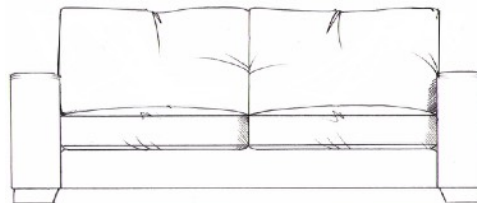

## Gibson

Foam seat with fibre wrap. Fibre back. Steel serpentine springs. Bolt-on arms for ease of delivery (sofas only). Solid wood feet available in dark oak, light oak, ebony, walnut, smoked grey, wenge or graphite.

Chair  
width 106cm  
height 68cm  
depth 98cm

Love seat  
width 150cm  
height 68cm  
depth 100cm

Footstools  
All stools D: 75cm, H: 45cm.  
Medium stool width 75cm.  
Large stool width 88cm.  
Grand stool width 103cm.

Small sofa  
width 180cm  
height 68cm  
depth 100cm

Medium sofa  
width 200cm  
height 68cm  
depth 100cm

Large sofa  
width 225cm  
height 68cm  
depth 100cm

Grand sofa  
width 250cm  
height 68cm  
depth 100cm