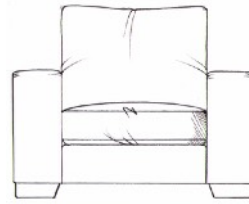

## Gibson

Foam seat with fibre wrap. Fibre back. Steel serpentine springs. Bolt-on arms for ease of delivery (sofas only). Solid wood feet available in dark oak, light oak, ebony, walnut, smoked grey, wenge or graphite.

Chair  
width 106cm  
height 68cm  
depth 98cm

Love seat  
width 150cm  
height 68cm  
depth 100cm

Footstools  
All stools D: 75cm, H: 45cm.  
Medium stool width 75cm.  
Large stool width 88cm.  
Grand stool width 103cm.

Small sofa  
width 180cm  
height 68cm  
depth 100cm

Medium sofa  
width 200cm  
height 68cm  
depth 100cm

Large sofa  
width 225cm  
height 68cm  
depth 100cm

Grand sofa  
width 250cm  
height 68cm  
depth 100cm