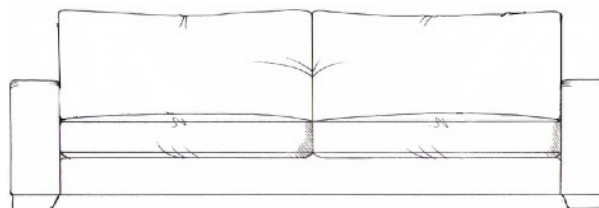

Chair  
width 106cm  
height 68cm  
depth 98cm

Love seat  
width 150cm  
height 68cm  
depth 100cm

Footstools  
All stools D: 75cm, H: 45cm.  
Medium stool width 75cm.  
Large stool width 88cm.  
Grand stool width 103cm.

Small sofa  
width 180cm  
height 68cm  
depth 100cm

Medium sofa  
width 200cm  
height 68cm  
depth 100cm

Large sofa  
width 225cm  
height 68cm  
depth 100cm

Grand sofa  
width 250cm  
height 68cm  
depth 100cm