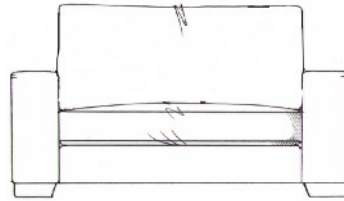

Chair  
width 106cm  
height 68cm  
depth 98cm

Love seat  
width 150cm  
height 68cm  
depth 100cm

Footstools  
All stools D: 75cm, H: 45cm.  
Medium stool width 75cm.  
Large stool width 88cm.  
Grand stool width 103cm.

Small sofa  
width 180cm  
height 68cm  
depth 100cm

Medium sofa  
width 200cm  
height 68cm  
depth 100cm

Large sofa  
width 225cm  
height 68cm  
depth 100cm

Grand sofa  
width 250cm  
height 68cm  
depth 100cm